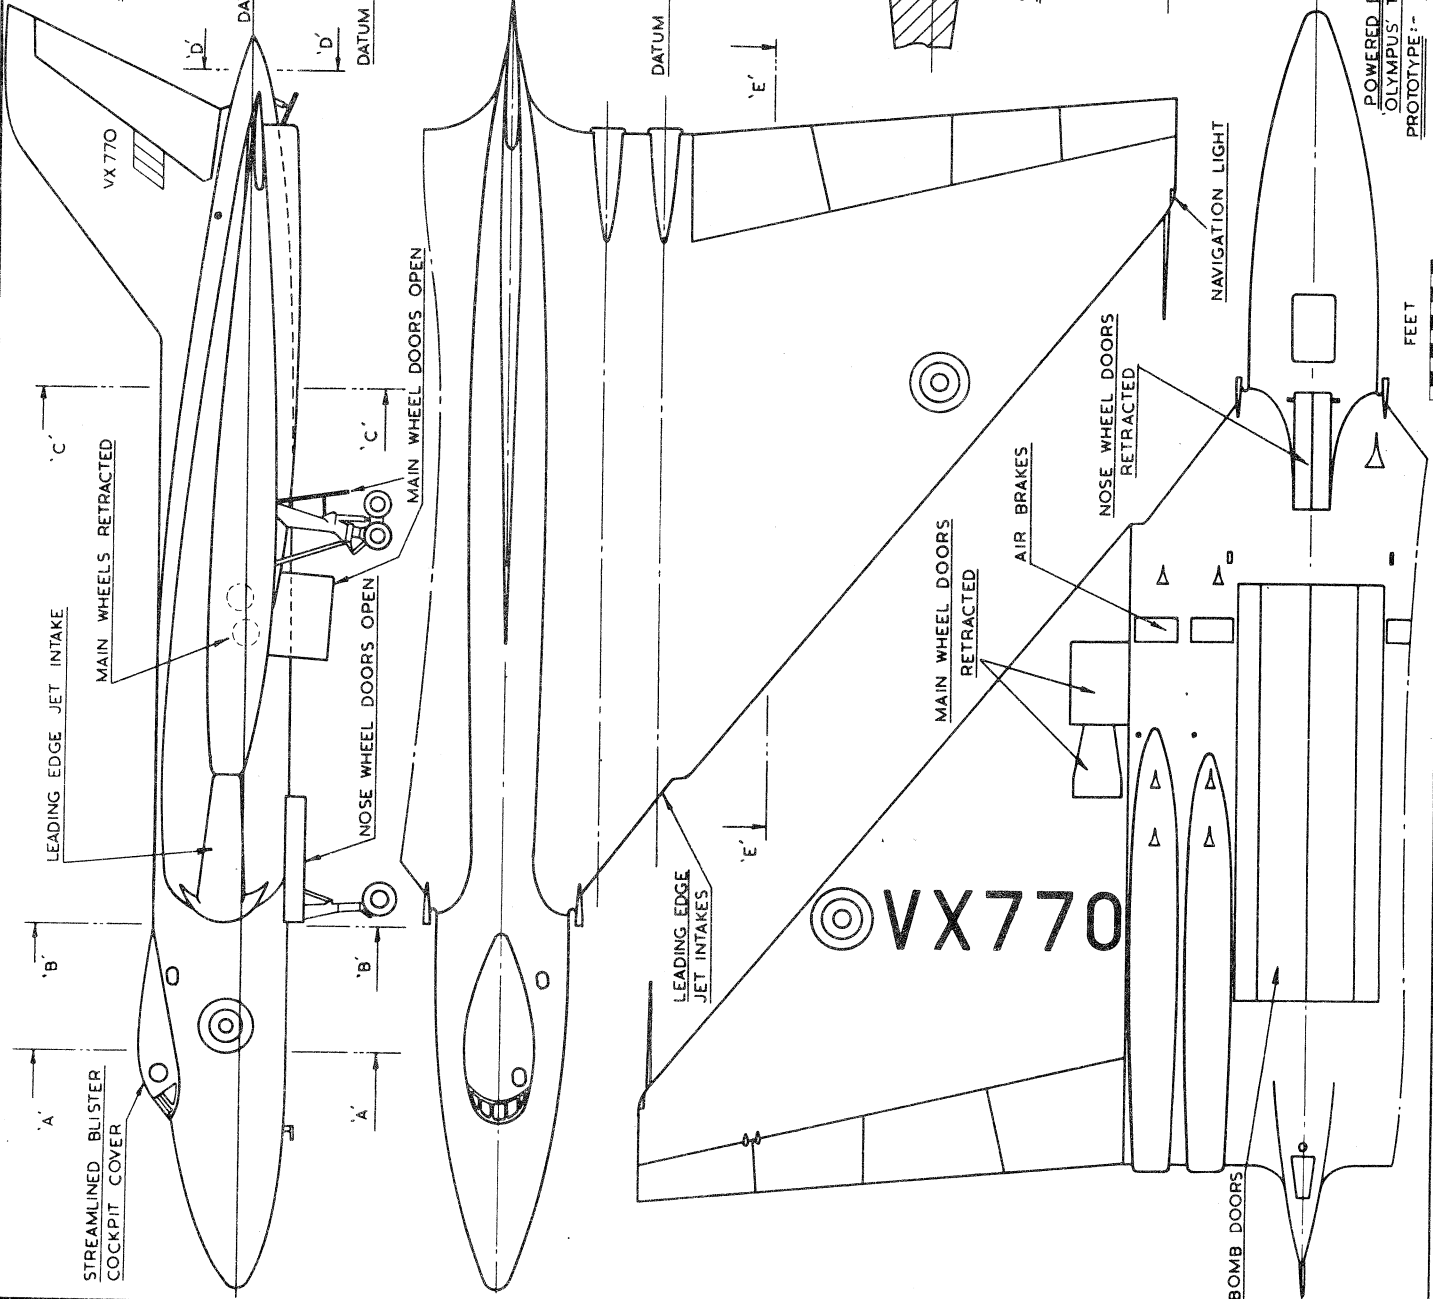

A.V. ROE-ENGLAND
'VULCAN'

Avro Vulcan

HIGH ALTITUDE HIGH SPEED
DELTA WING BOMBER
FIN IDENTIFICATION MARKINGS
FOR 'D' - RED
CENTER - WHITE
AFT - BLUE

COLOR SCHEME
HIGH GLOSS
SELF COLOR
METAL
ROUND EL COLORS
RED - CENTER
WHITE - INNER
BLUE - OUTER

POWERED BY FOUR BRISTOL
OLYMPUS TWO-SPOOL TURBOJET'S
PROTOTYPE - FOUR ROLLS ROYCE 'AVONS'

FEET

Avro Vulcan - British Delta Bomber