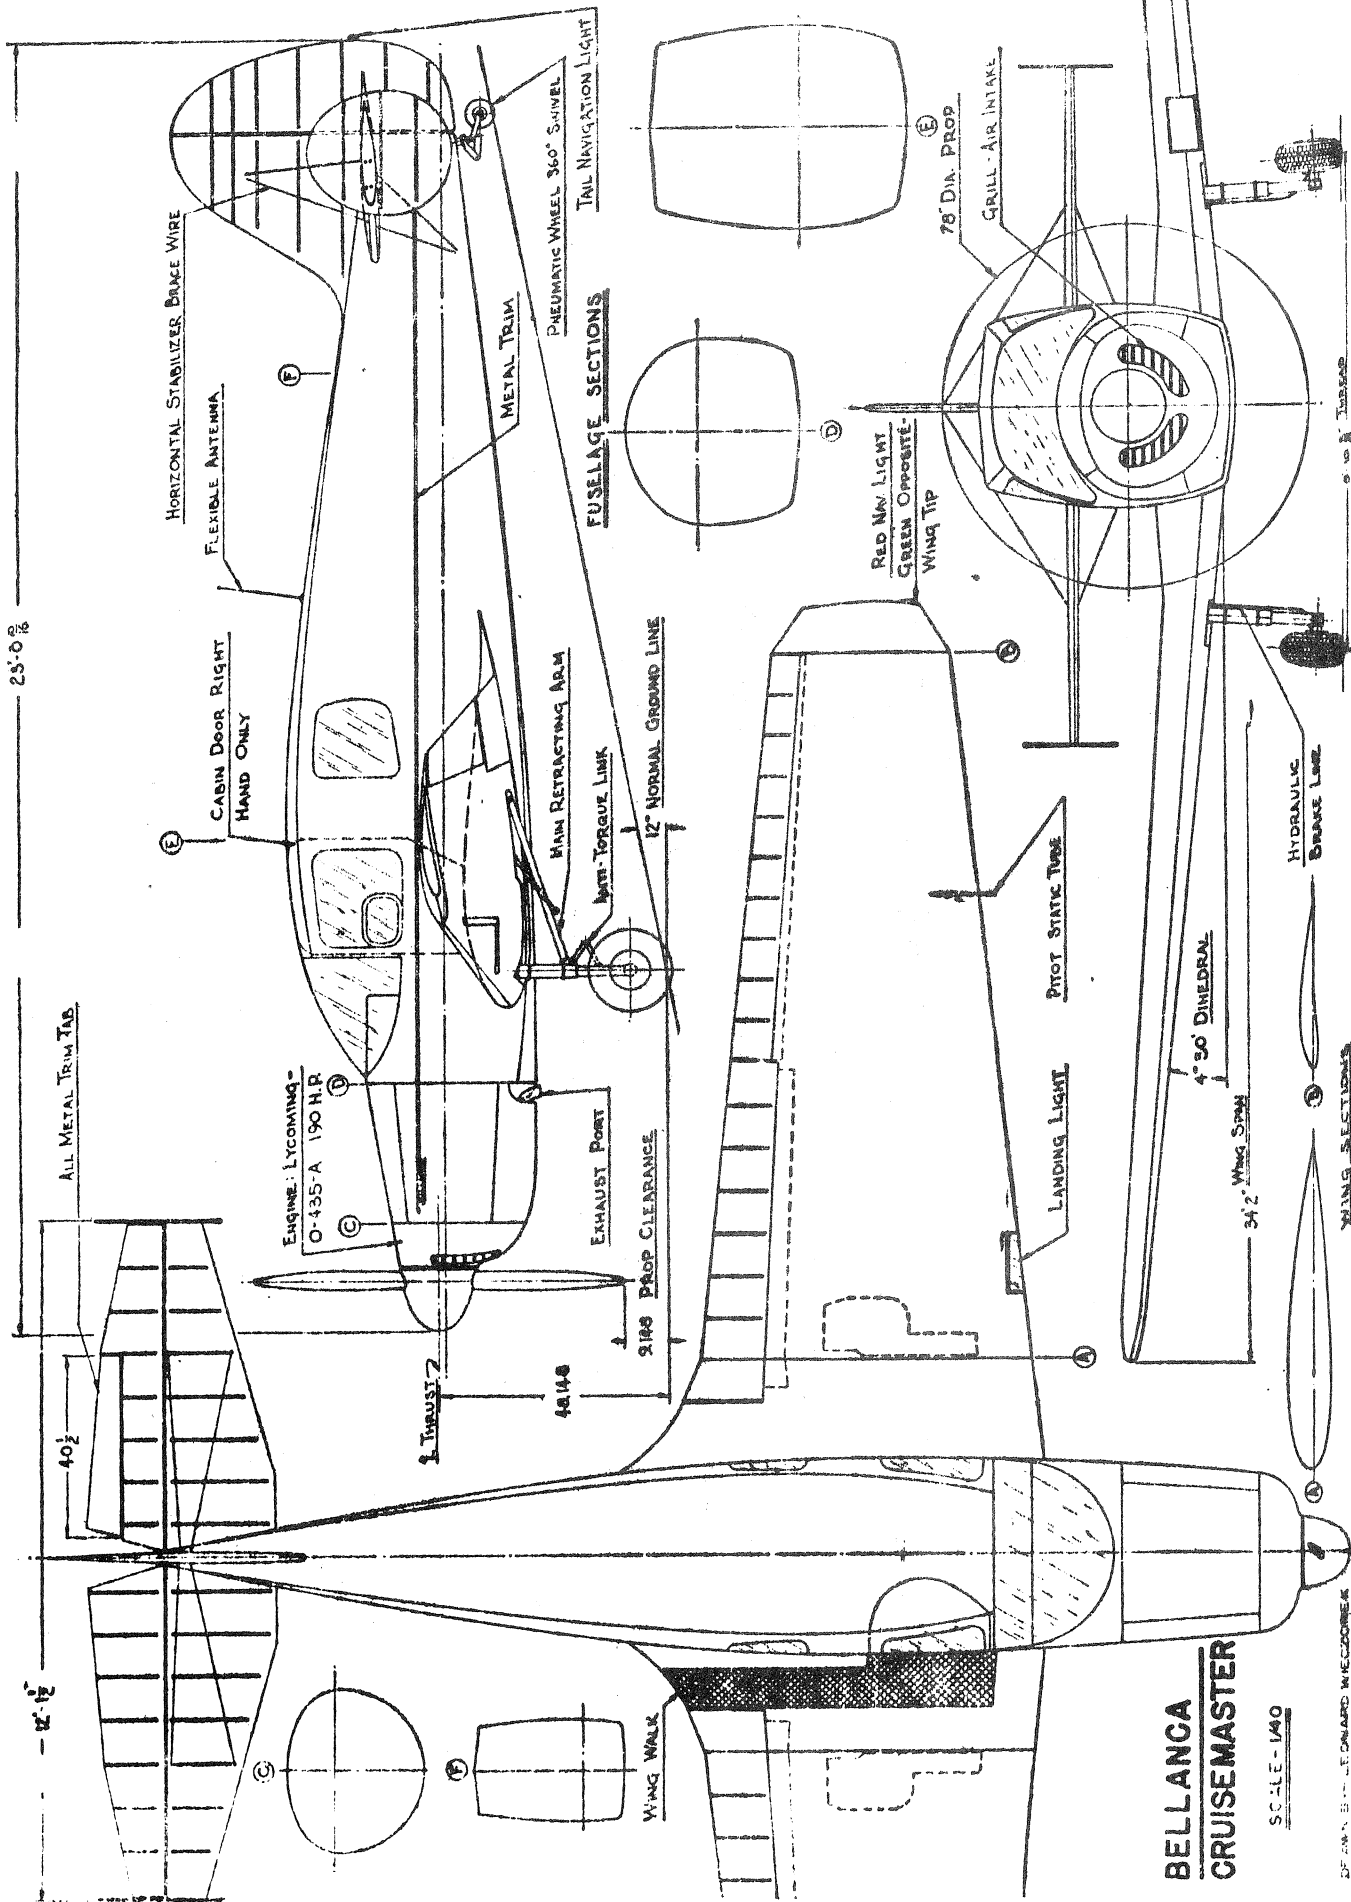

25'-0 1/2"

**BELLANCA
CRUISEMASTER**

SCALE - 1/40

DESIGNED BY EDWARD WECZORNA

The CruiseMaster from the all aviation generation... brilliant... It was not stamped that name... distance of the days... parades. The name... flights... Yet the appearance... range. Today, many... student at... menting... in the fan... a little... mannered... man in the... years... to... yellow... computer... the... but and