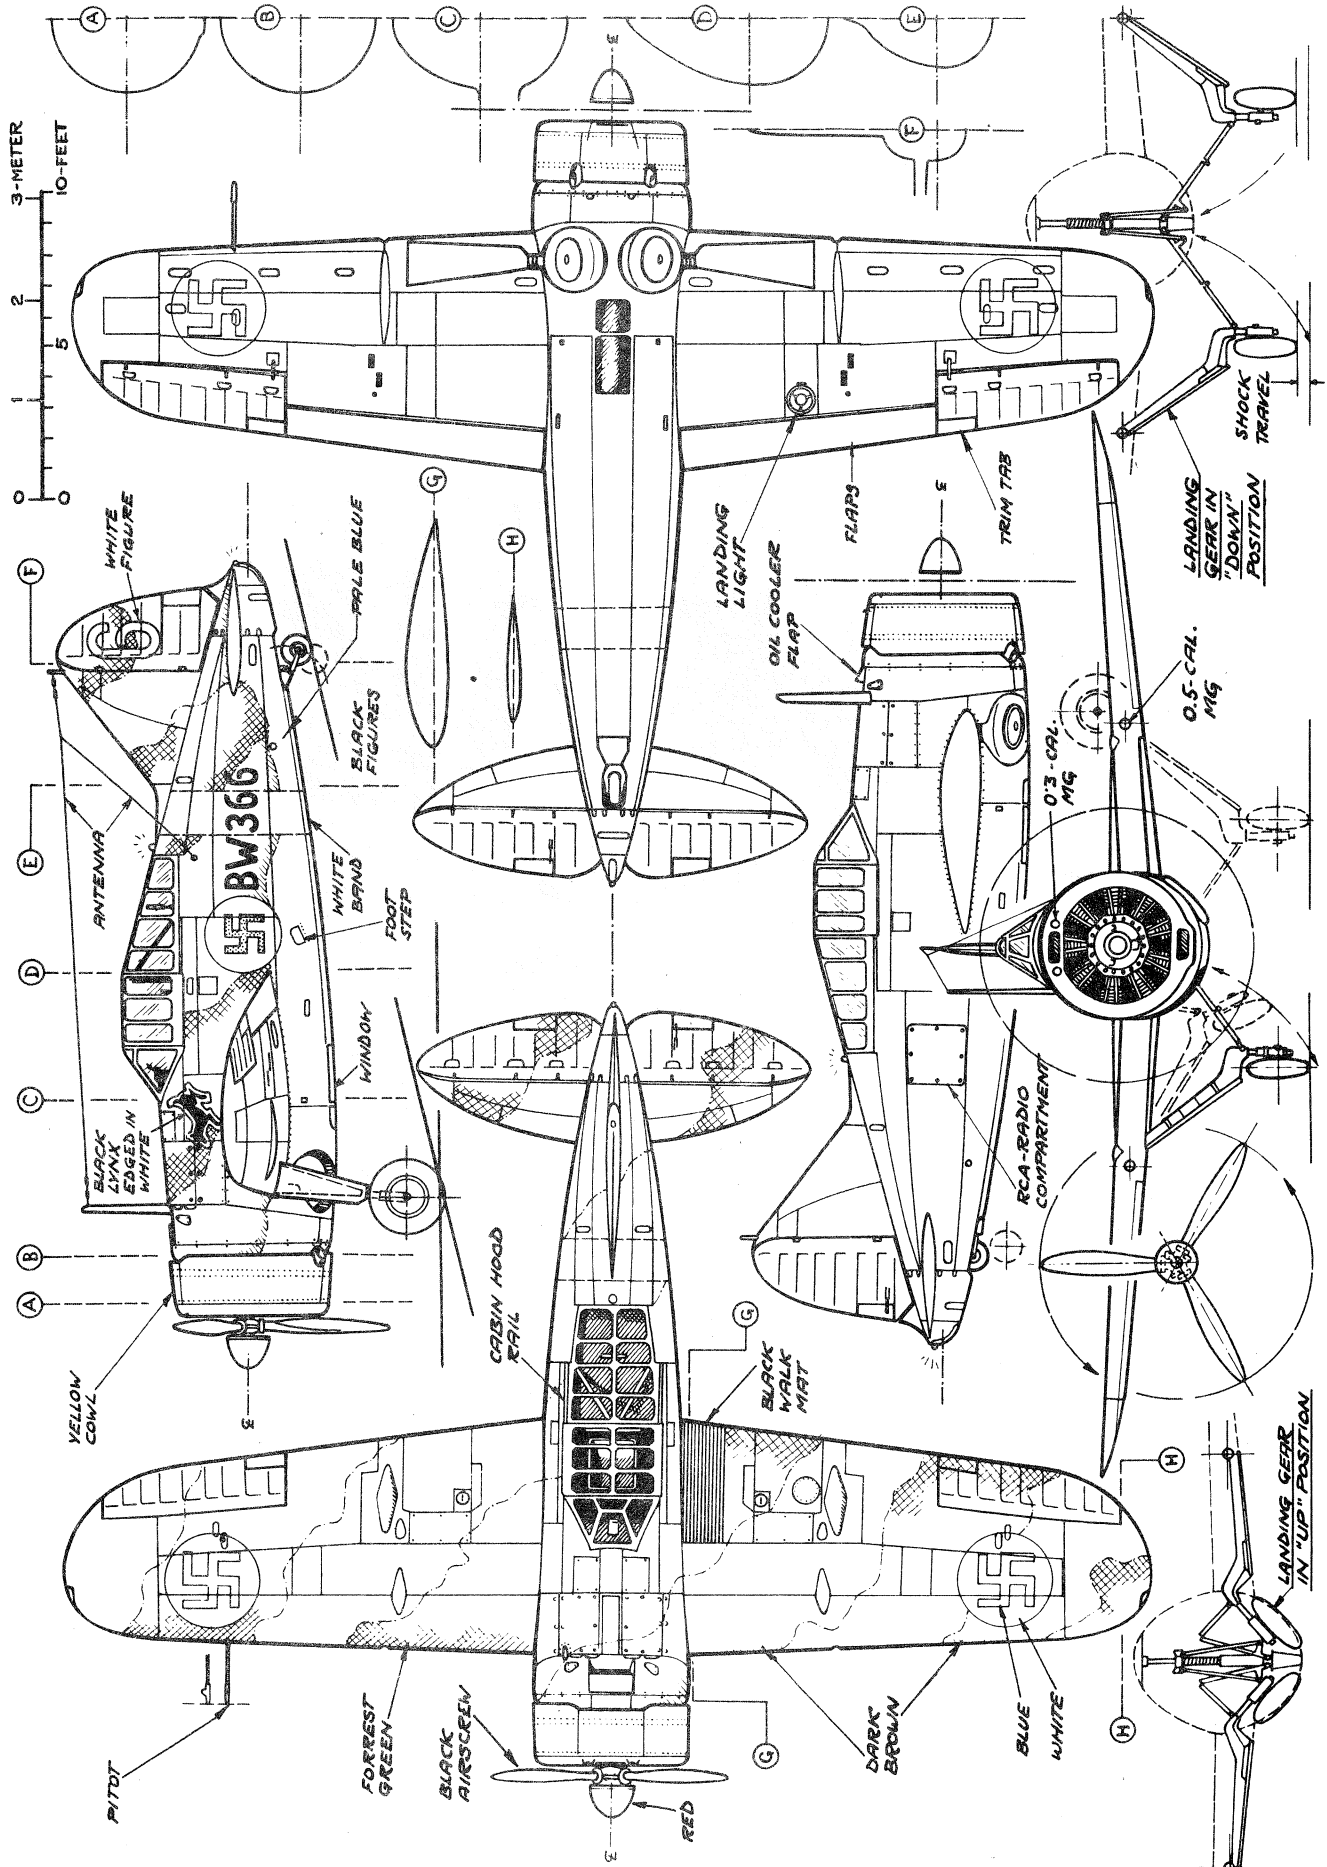

SCALE VIEWS BY BJORN KARLSTROM

1938 BREWSTER 239 BUFFALO (In Finnish Colors)