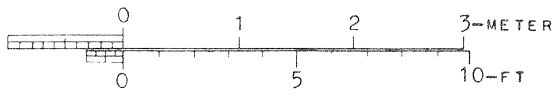

THREE VIEW REVIEW: 1929 BRISTOL BULLDOG Mark 2a by Bjorn Karlstrom

COLOR SCHEME:

SILVER ALL OVER.
WING AND L.G.—
STRUTS BLACK.

POWER PLANT:

ONE 490-HP BRISTOL
JUPITER, 9-CYL. AIR-
COOLED RADIAL ENGINE

ARMAMENT:
TWO .303-CAL. VICKERS
MACHINE GUNS.
FOUR 20-LB. BOMBS COULD
BE CARRIED