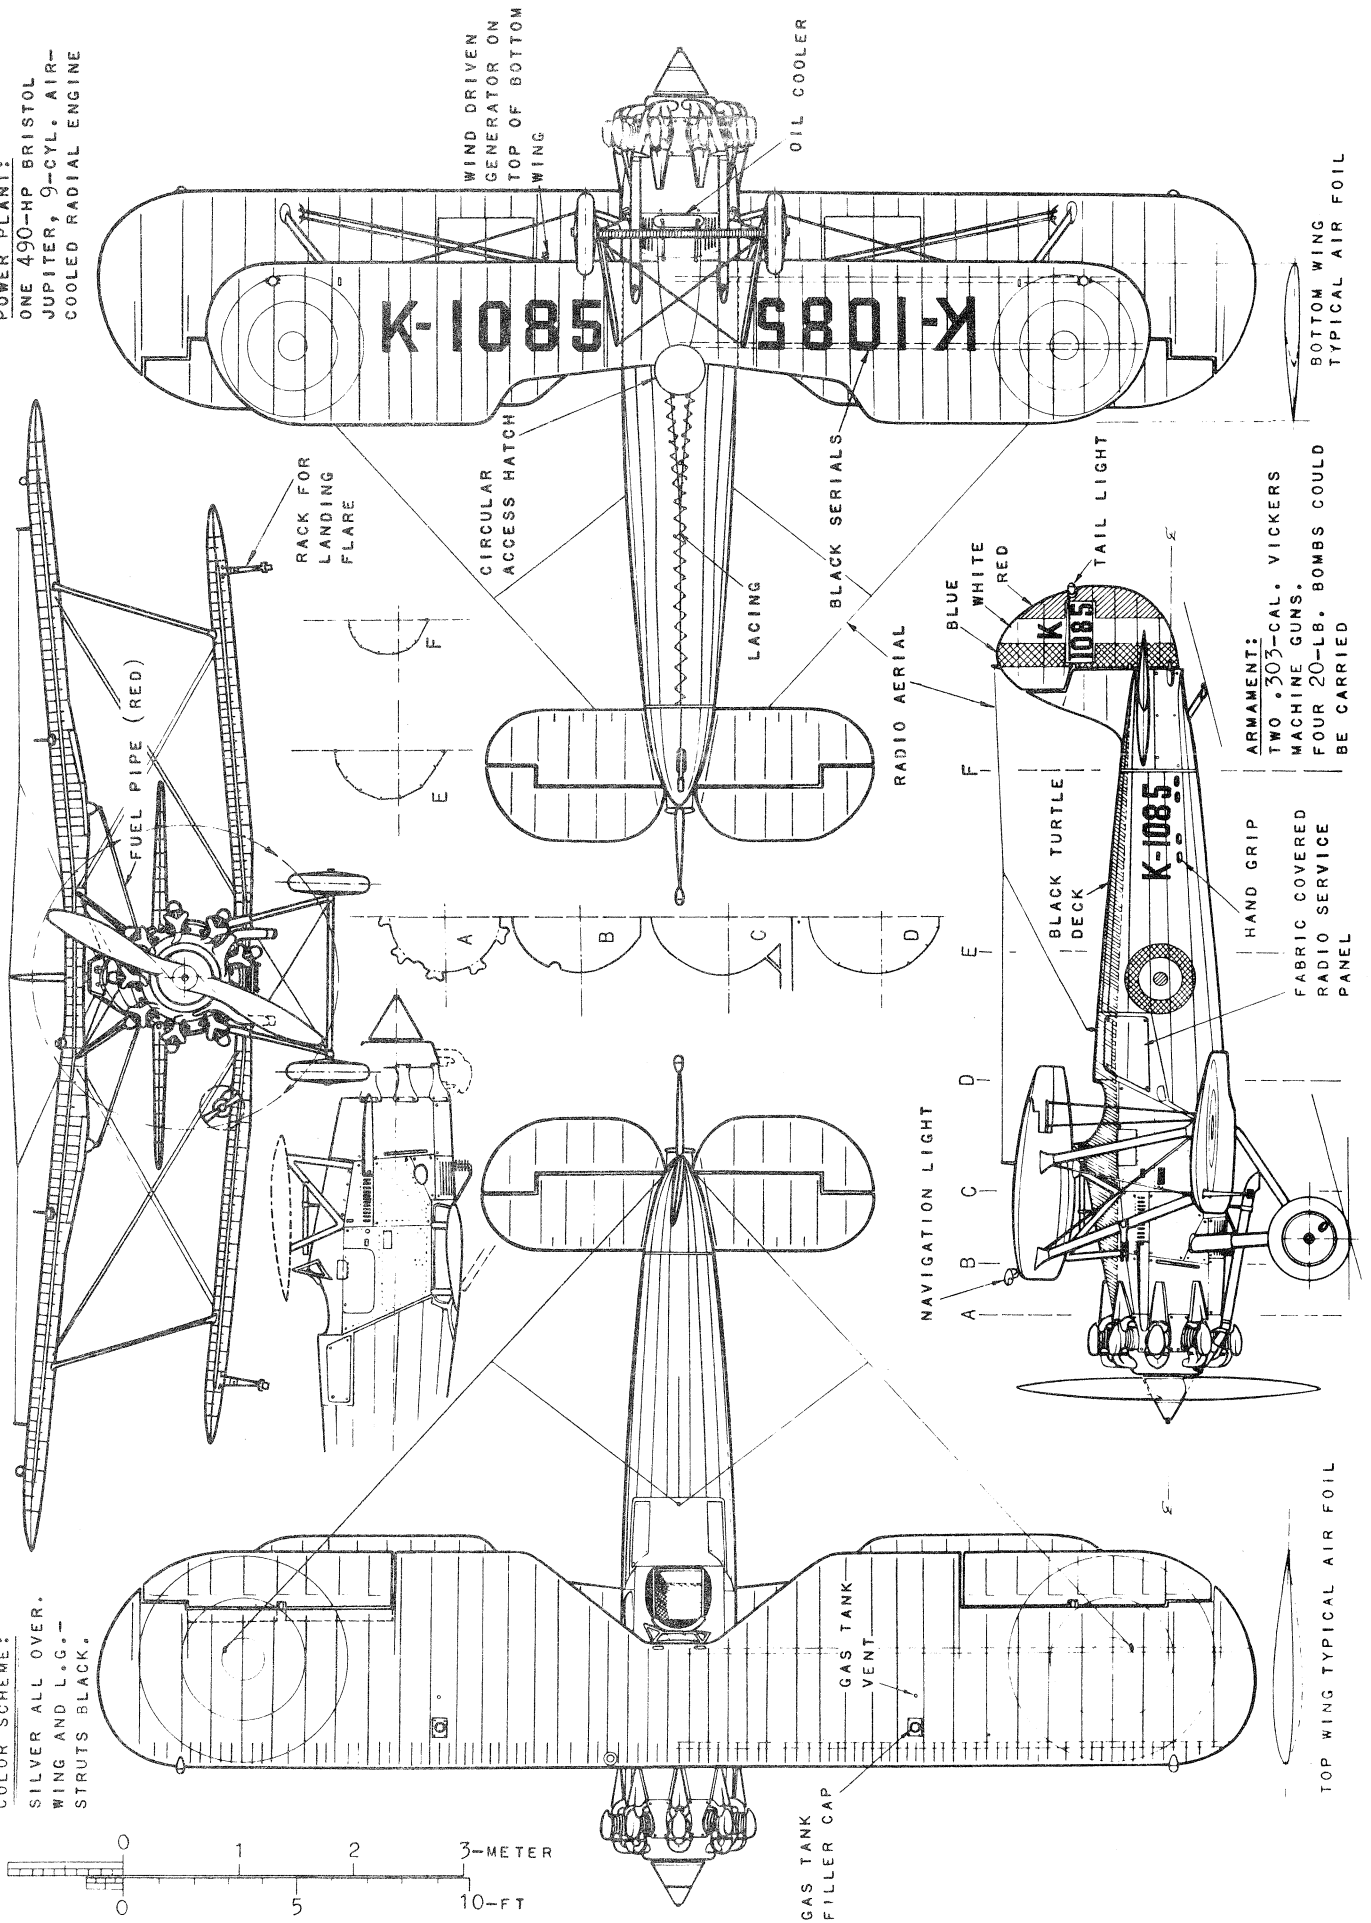

THREE VIEW REVIEW: 1929 BRISTOL BULLDOG Mark 2a by Bjorn Karlstrom

COLOR SCHEME:

SILVER ALL OVER.
WING AND L.G.—
STRUTS BLACK.

POWER PLANT:

ONE 490-HP BRISTOL
JUPITER, 9-CYL. AIR-
COOLED RADIAL ENGINE

ARMAMENT:
TWO .303-CAL. VICKERS
MACHINE GUNS.
FOUR 20-LB. BOMBS COULD
BE CARRIED

BOTTOM WING
TYPICAL AIR FOIL

TOP WING TYPICAL AIR FOIL