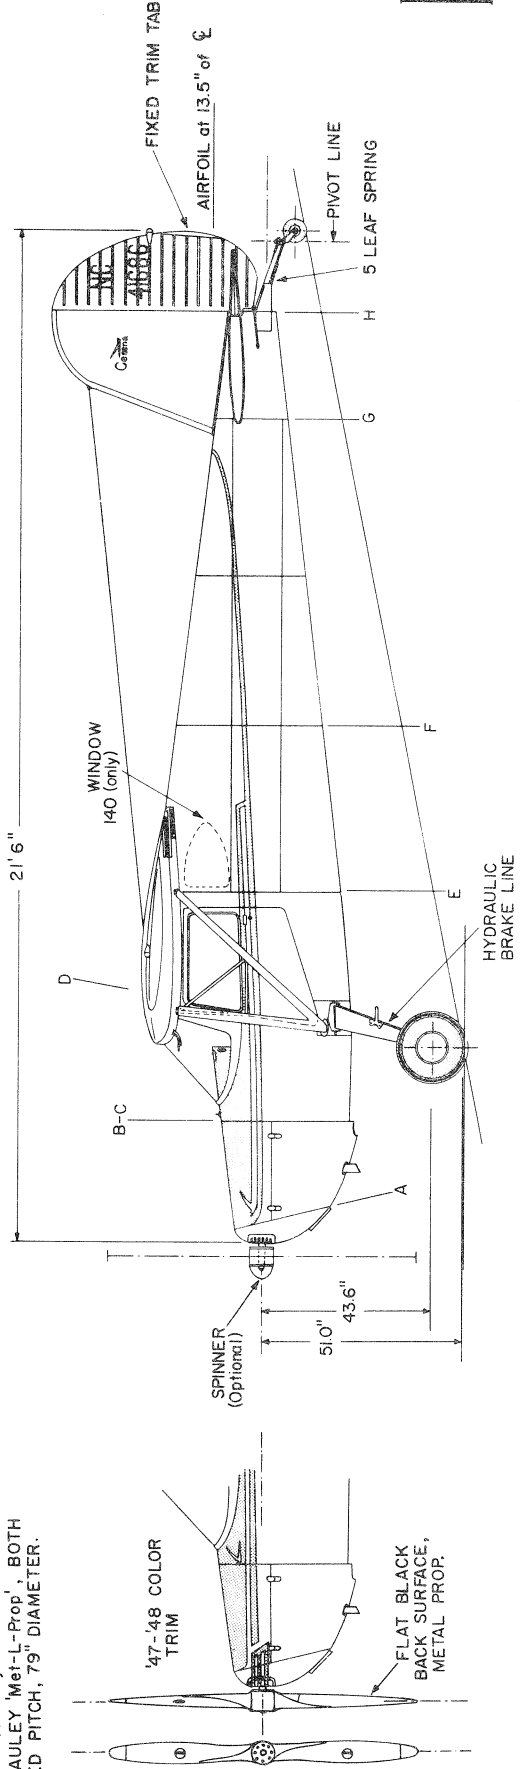

PRODUCTION
 Model 120 2,164
 Model 140 4,681
 Model 140A 525

(140A HAD METAL COVERED WING OF DIFFERENT PLANFORM, CONSTRUCTION DESIGN & GREATER SPAN - 33.3')

STANDARD COLOR SCHEME, ALL SILVER ALUMINUM LEFT NATURAL FUSELAGE STRIPE - RED, LICENSE & DETAILS - BLACK

RADIO & NAVIGATION EQUIPMENT OPTIONAL

PROPELLER, OPTIONAL - SENSENICH 'Skyblade' WOOD McCauley 'Met-L-Prop', BOTH FIXED PITCH, 79" DIAMETER.

CESSNA Model 120 & 140
 (1946-47)
 SCALE: 1:48