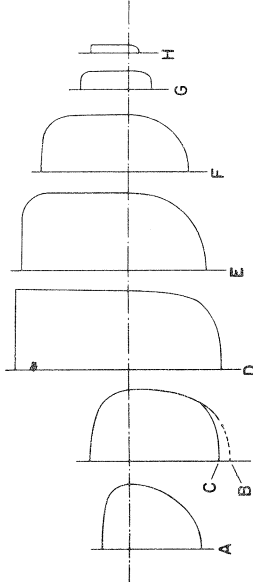

PRODUCTION
 Model 120 2,164
 Model 140 4,681
 Model 140A 525

(140A HAD METAL COVERED WING OF DIFFERENT PLANFORM, CONSTRUCTION DESIGN & GREATER SPAN - 33.3')

STANDARD COLOR SCHEME, ALL SILVER ALUMINUM LEFT NATURAL FUSELAGE STRIPE - RED, LICENSE & DETAILS - BLACK

RADIO & NAVIGATION EQUIPMENT OPTIONAL

PROPELLER, OPTIONAL - SENSENICH 'Skyblade' WOOD McCauley 'Met-L-Prop', BOTH FIXED PITCH, 79" DIAMETER.

CESSNA Model 120 & 140
 (1946-47)
 SCALE: 1:48