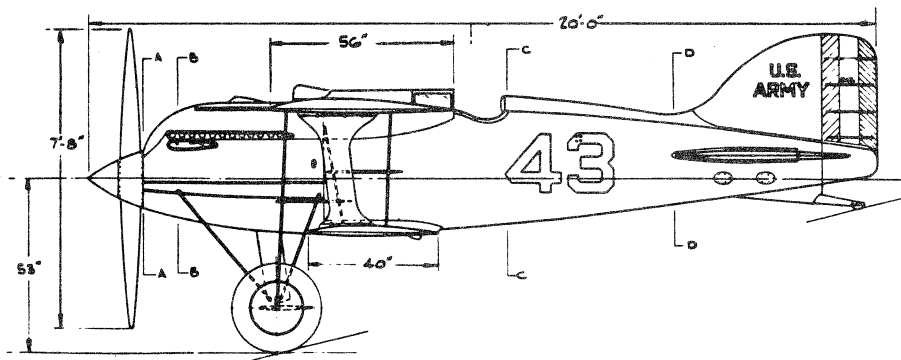

the
Curtiss
R3C-1
ARMY RACER

1925

COLOR SCHEME

FUSELAGE, FIN, STRUTS, FLOATS: BLACK
 WINGS, HORIZONTAL TAIL: CHROME YELLOW
 WING RADIATORS: POLISHED BRASS
 NUMBER, LETTERING: WHITE