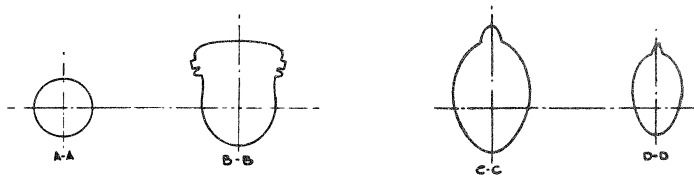

the
Curtiss
R3C-1
ARMY RACER

1925

COLOR SCHEME

FUSELAGE, FIN, STRUTS, FLOATS: BLACK
 WINGS, HORIZONTAL TAIL: CHROME YELLOW
 WING RADIATORS: POLISHED BRASS
 NUMBER, LETTERING: WHITE