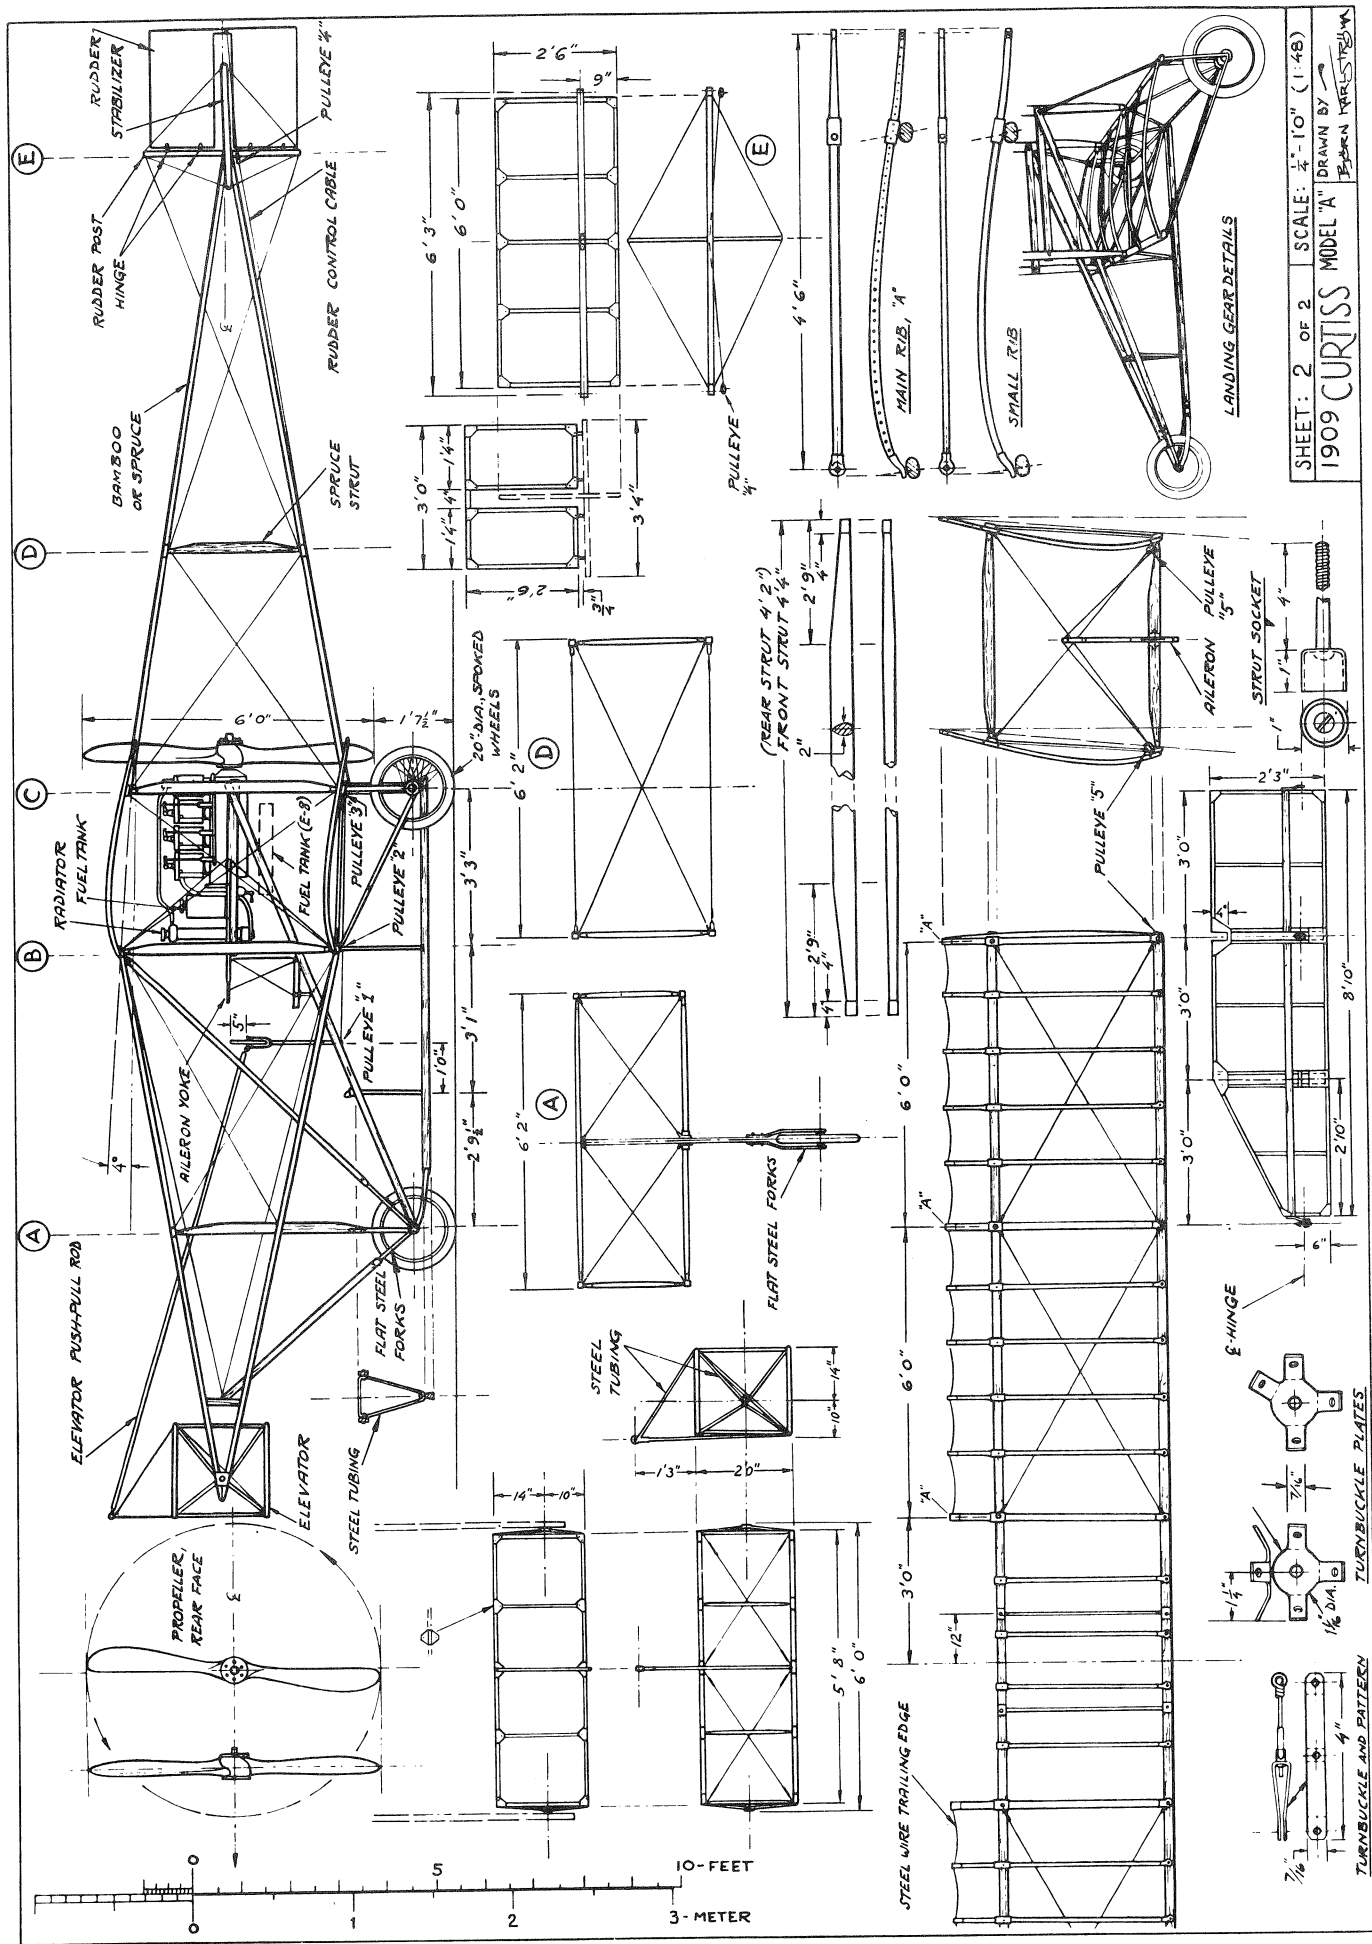

SHEET: 1 OF 2 SCALE: 1/4" = 1'-0" (1:48)  
 1909 CURTISS MODEL "A" DRAWN BY [Signature]

SHEET: 2 OF 2 SCALE: 1/4" = 1'0" (1-48)  
 1909 CURTISS MODEL "A" DRAWN BY E. BARN HALLSTROM