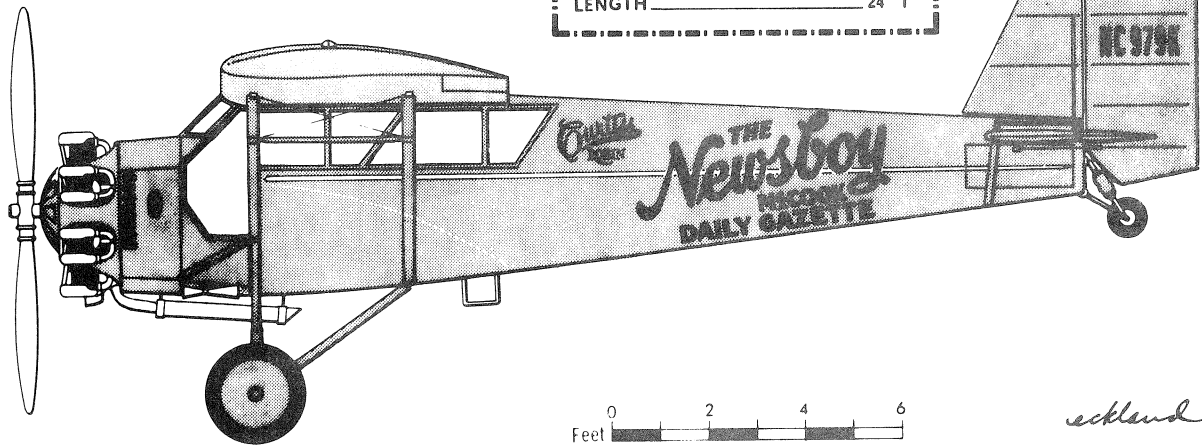

CURTISS ROBIN

COLORING

WINGS, TAIL GROUP, _____
 FUSELAGE STRIPE _____ YELLOW
 FUSELAGE, STRUTS, _____
 WHEEL DISCS _____ ORANGE
 INDICIA _____ DARK BLUE
 with CREAM OUTLINE
 NC NUMBERS _____ BLACK

DATA

ENGINE _____ 170-hp Curtiss C2 Challenger
 MAXIMUM SPEED _____ 118 mph
 CRUISING SPEED _____ 102 mph
 CEILING _____ 12,700 ft
 RANGE _____ 510 mi
 EMPTY WEIGHT _____ 1576 lbs
 GROSS WEIGHT _____ 2440 lbs
 SPAN _____ 41' 0"
 CHORD _____ 6' 0"
 LENGTH _____ 24' 1"