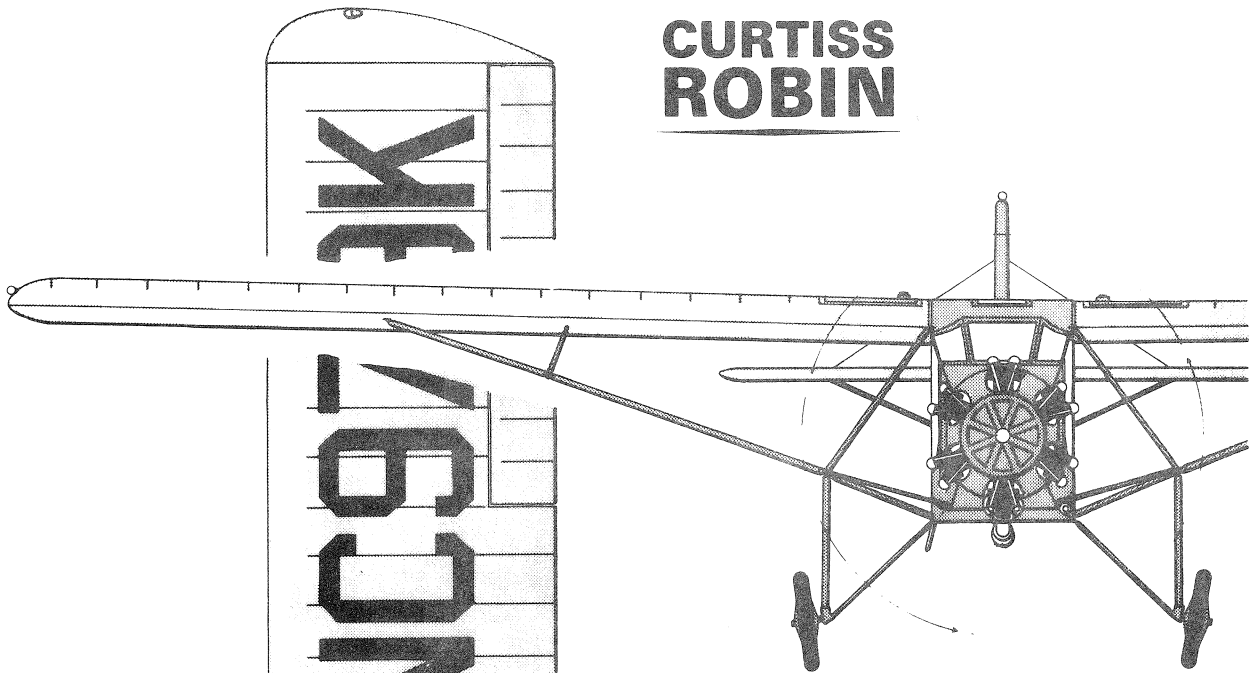

CURTISS ROBIN

COLORING

WINGS, TAIL GROUP, _____
 FUSELAGE STRIPE _____ YELLOW
 FUSELAGE, STRUTS, _____
 WHEEL DISCS _____ ORANGE
 INDICIA _____ DARK BLUE
 with CREAM OUTLINE
 NC NUMBERS _____ BLACK

DATA

ENGINE _____ 170-hp Curtiss C2 Challenger
 MAXIMUM SPEED _____ 118 mph
 CRUISING SPEED _____ 102 mph
 CEILING _____ 12,700 ft
 RANGE _____ 510 mi
 EMPTY WEIGHT _____ 1576 lbs
 GROSS WEIGHT _____ 2440 lbs
 SPAN _____ 41' 0"
 CHORD _____ 6' 0"
 LENGTH _____ 24' 1"

eckland