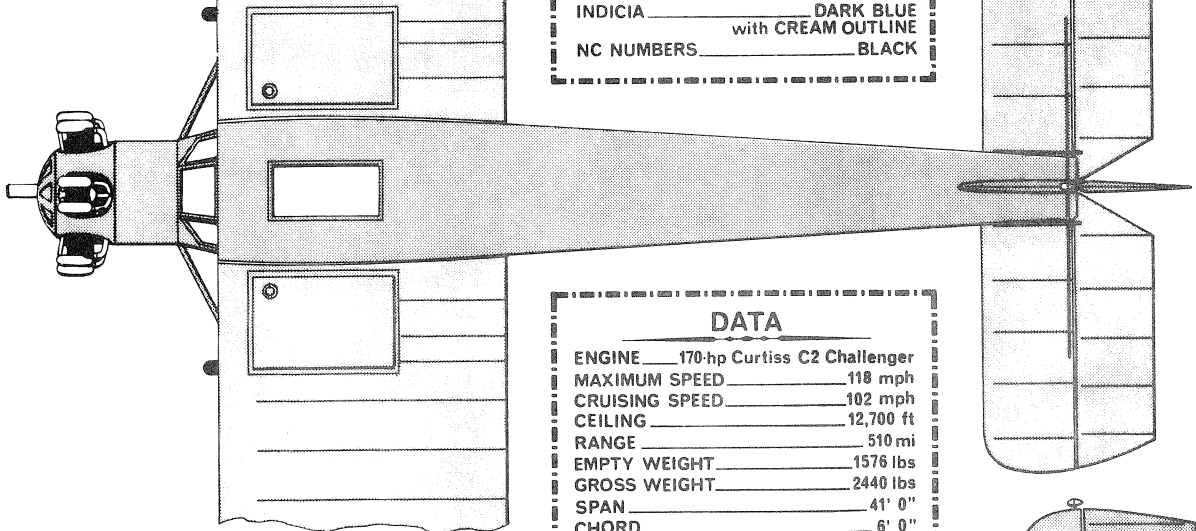

CURTISS ROBIN

COLORING

WINGS, TAIL GROUP, _____
 FUSELAGE STRIPE _____ YELLOW
 FUSELAGE, STRUTS, _____
 WHEEL DISCS _____ ORANGE
 INDICIA _____ DARK BLUE
 with CREAM OUTLINE
 NC NUMBERS _____ BLACK

DATA

ENGINE _____ 170-hp Curtiss C2 Challenger
 MAXIMUM SPEED _____ 118 mph
 CRUISING SPEED _____ 102 mph
 CEILING _____ 12,700 ft
 RANGE _____ 510 mi
 EMPTY WEIGHT _____ 1576 lbs
 GROSS WEIGHT _____ 2440 lbs
 SPAN _____ 41' 0"
 CHORD _____ 6' 0"
 LENGTH _____ 24' 1"