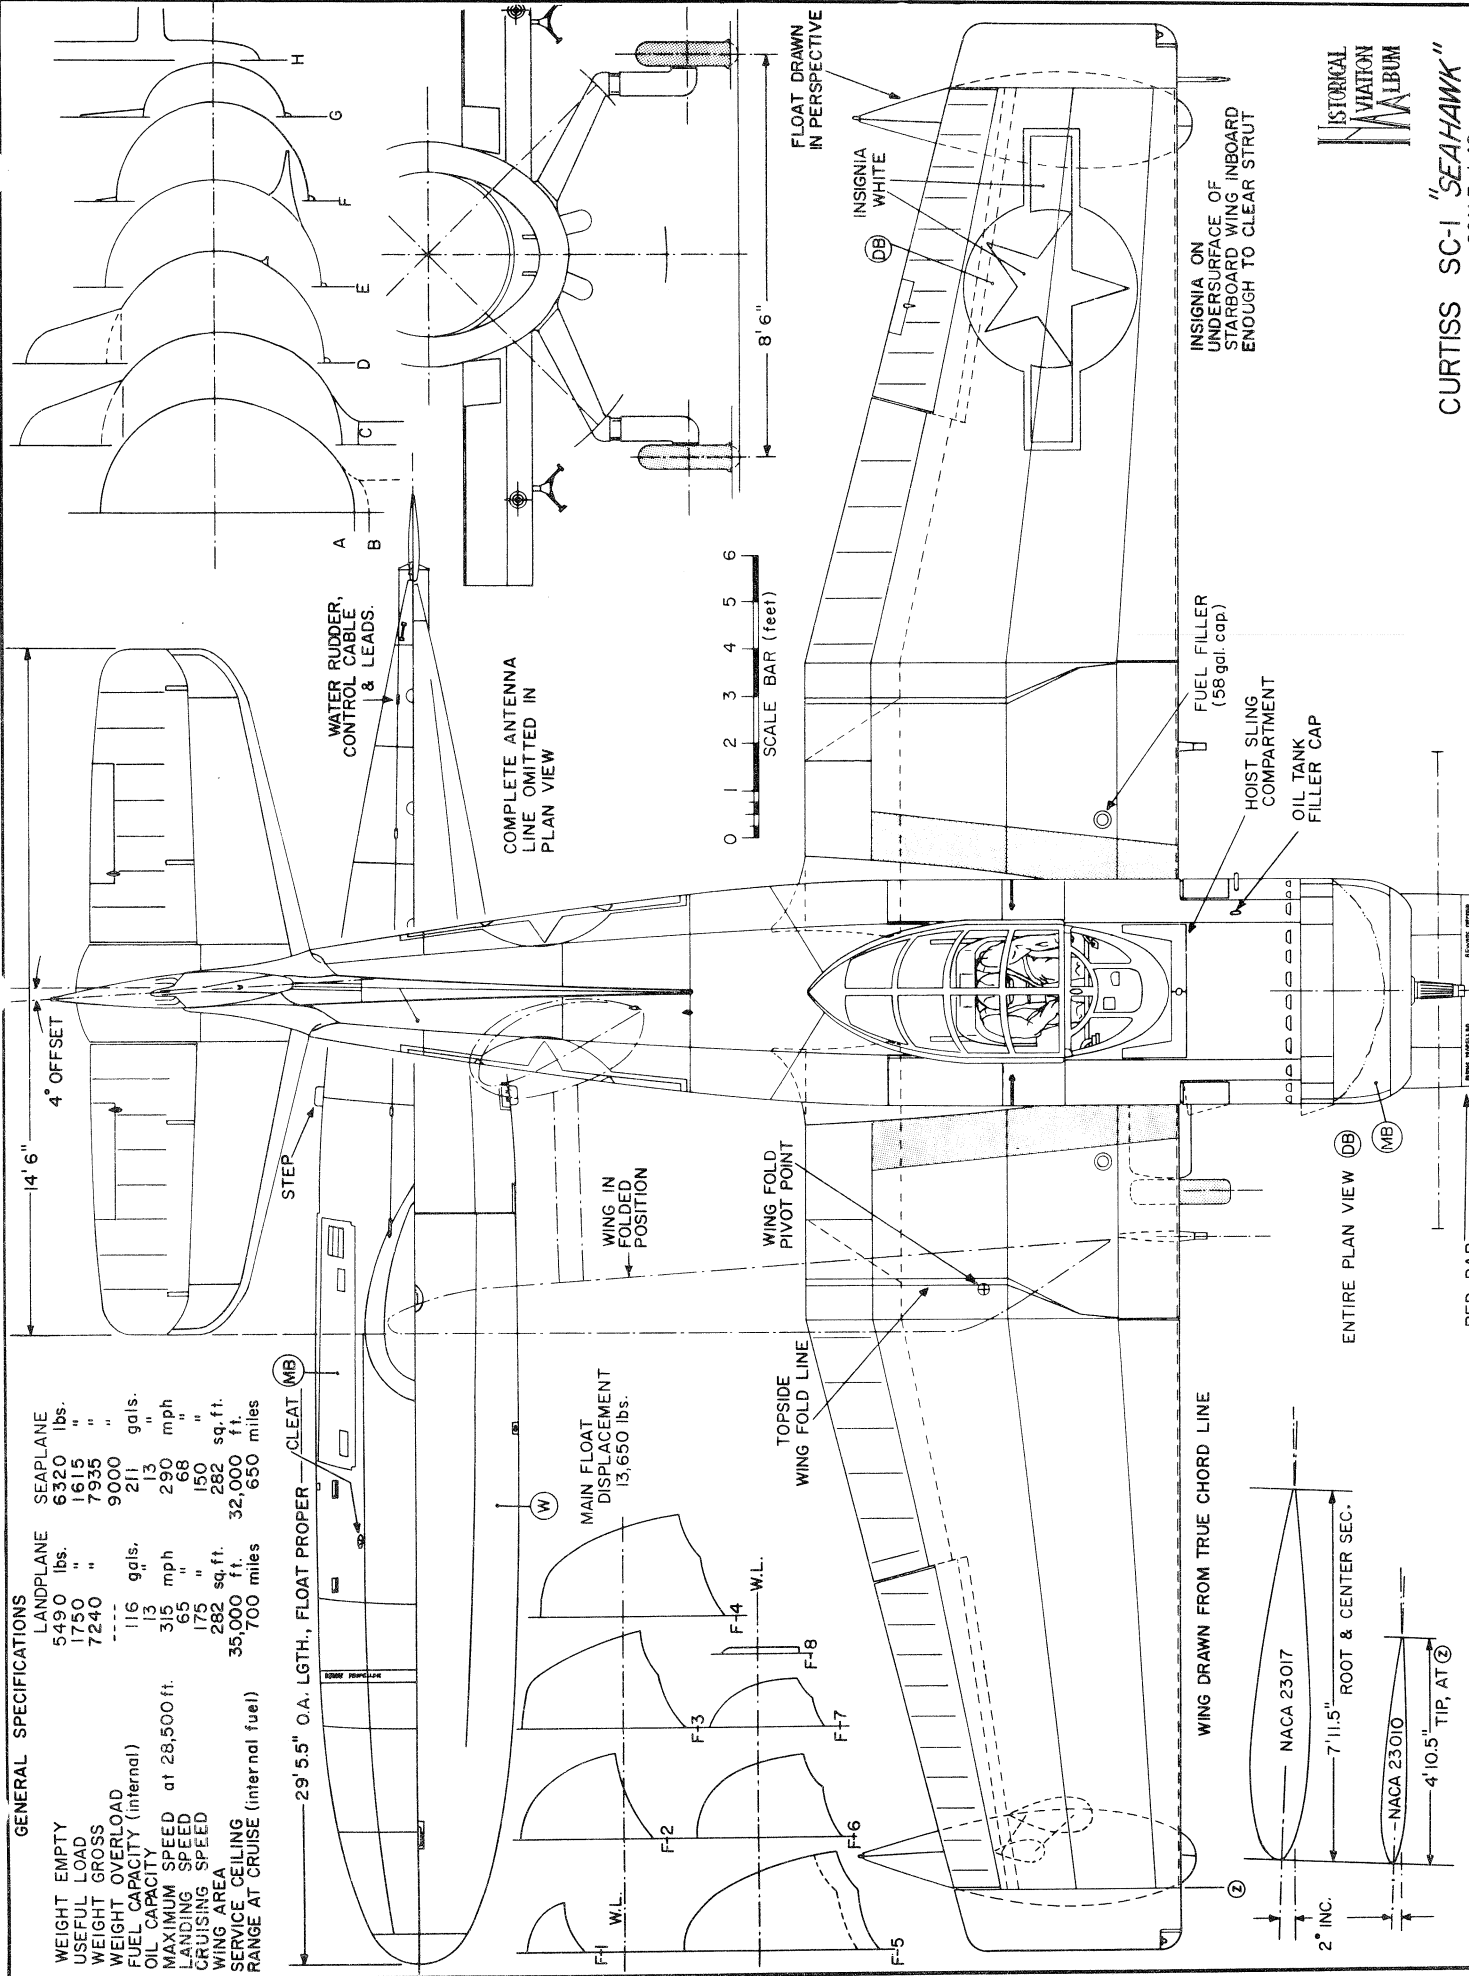

GENERAL SPECIFICATIONS

WEIGHT EMPTY	5490 lbs.	LANDPLANE	6320 lbs.
WEIGHT GROSS	1750 "		1615 "
WEIGHT OVERLOAD	7240 "		7935 "
FUEL CAPACITY	116 gals.		9000 gals.
OIL CAPACITY	13 "		211 "
MAXIMUM SPEED	315 mph		290 mph
LANDING SPEED	65 "		68 "
CRUISING SPEED	175 "		150 "
SERVICE CEILING	282 sq.ft.		282 sq.ft.
RANGE AT CRUISE (internal fuel)	35,000 ft.		32,000 ft.
	700 miles		650 miles

29' 5.5" O.A. LGTH., FLOAT PROPER — CLEAT (MB)

CURTISS SC-1 "SEAHAWK"

SCALE: 1:48
DRAWN BY: PAUL R. MATT © 1965

PLATE I