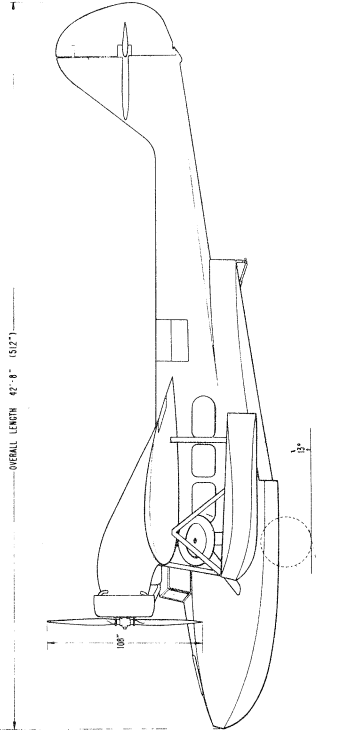

TAIL SPAN 17' 6" (5.2927)

SINBAD

WING SPAN 60' (18.287)

OVERALL LENGTH 42' 8" (13.027)

173"

284"