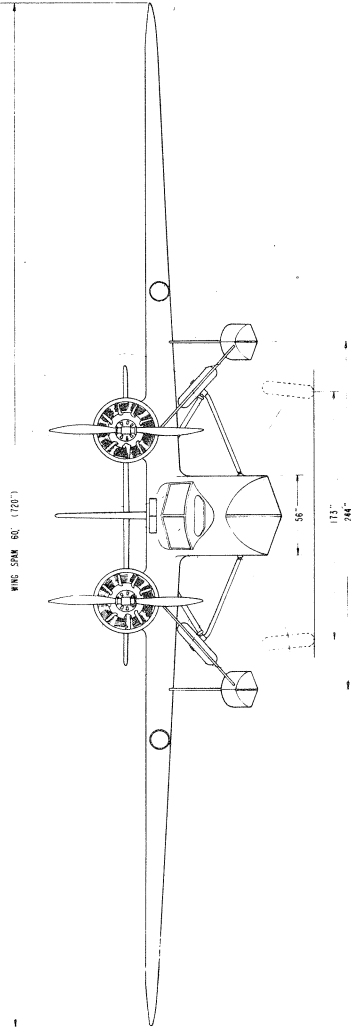

TAIL SPAN 17' 6" (5.2927)

SINBAD

WING SPAN 60' (18.287)

OVERALL LENGTH 42' 8" (13.027)

173"

284"