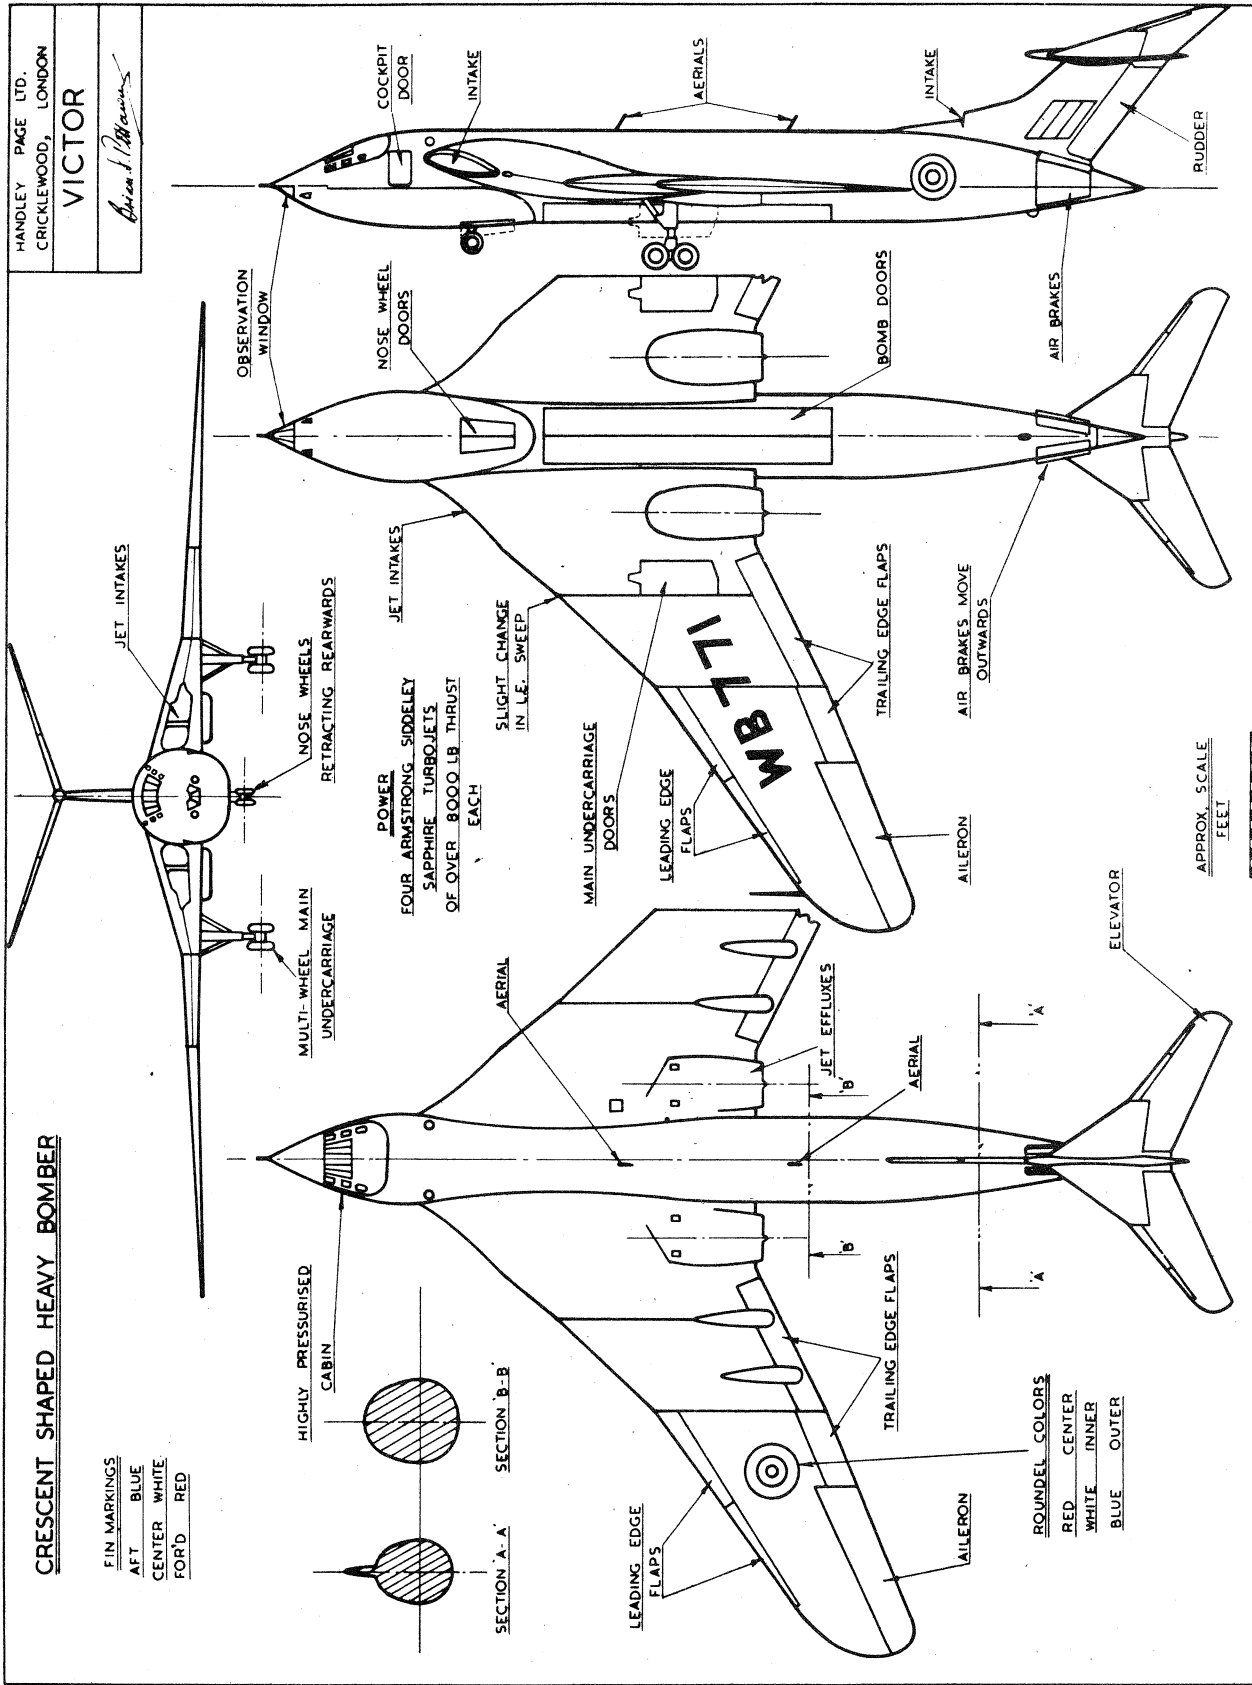

**CRESCENT SHAPED HEAVY BOMBER**

HANDLEY PAGE LTD.  
CRICKLEWOOD, LONDON

**VICTOR**

*Victor*

**FIN MARKINGS**  
AFT BLUE  
CENTER WHITE  
FORD RED

APPROX. SCALE  
FEET

**ROUND EL COLORS**  
RED CENTER  
WHITE INNER  
BLUE OUTER