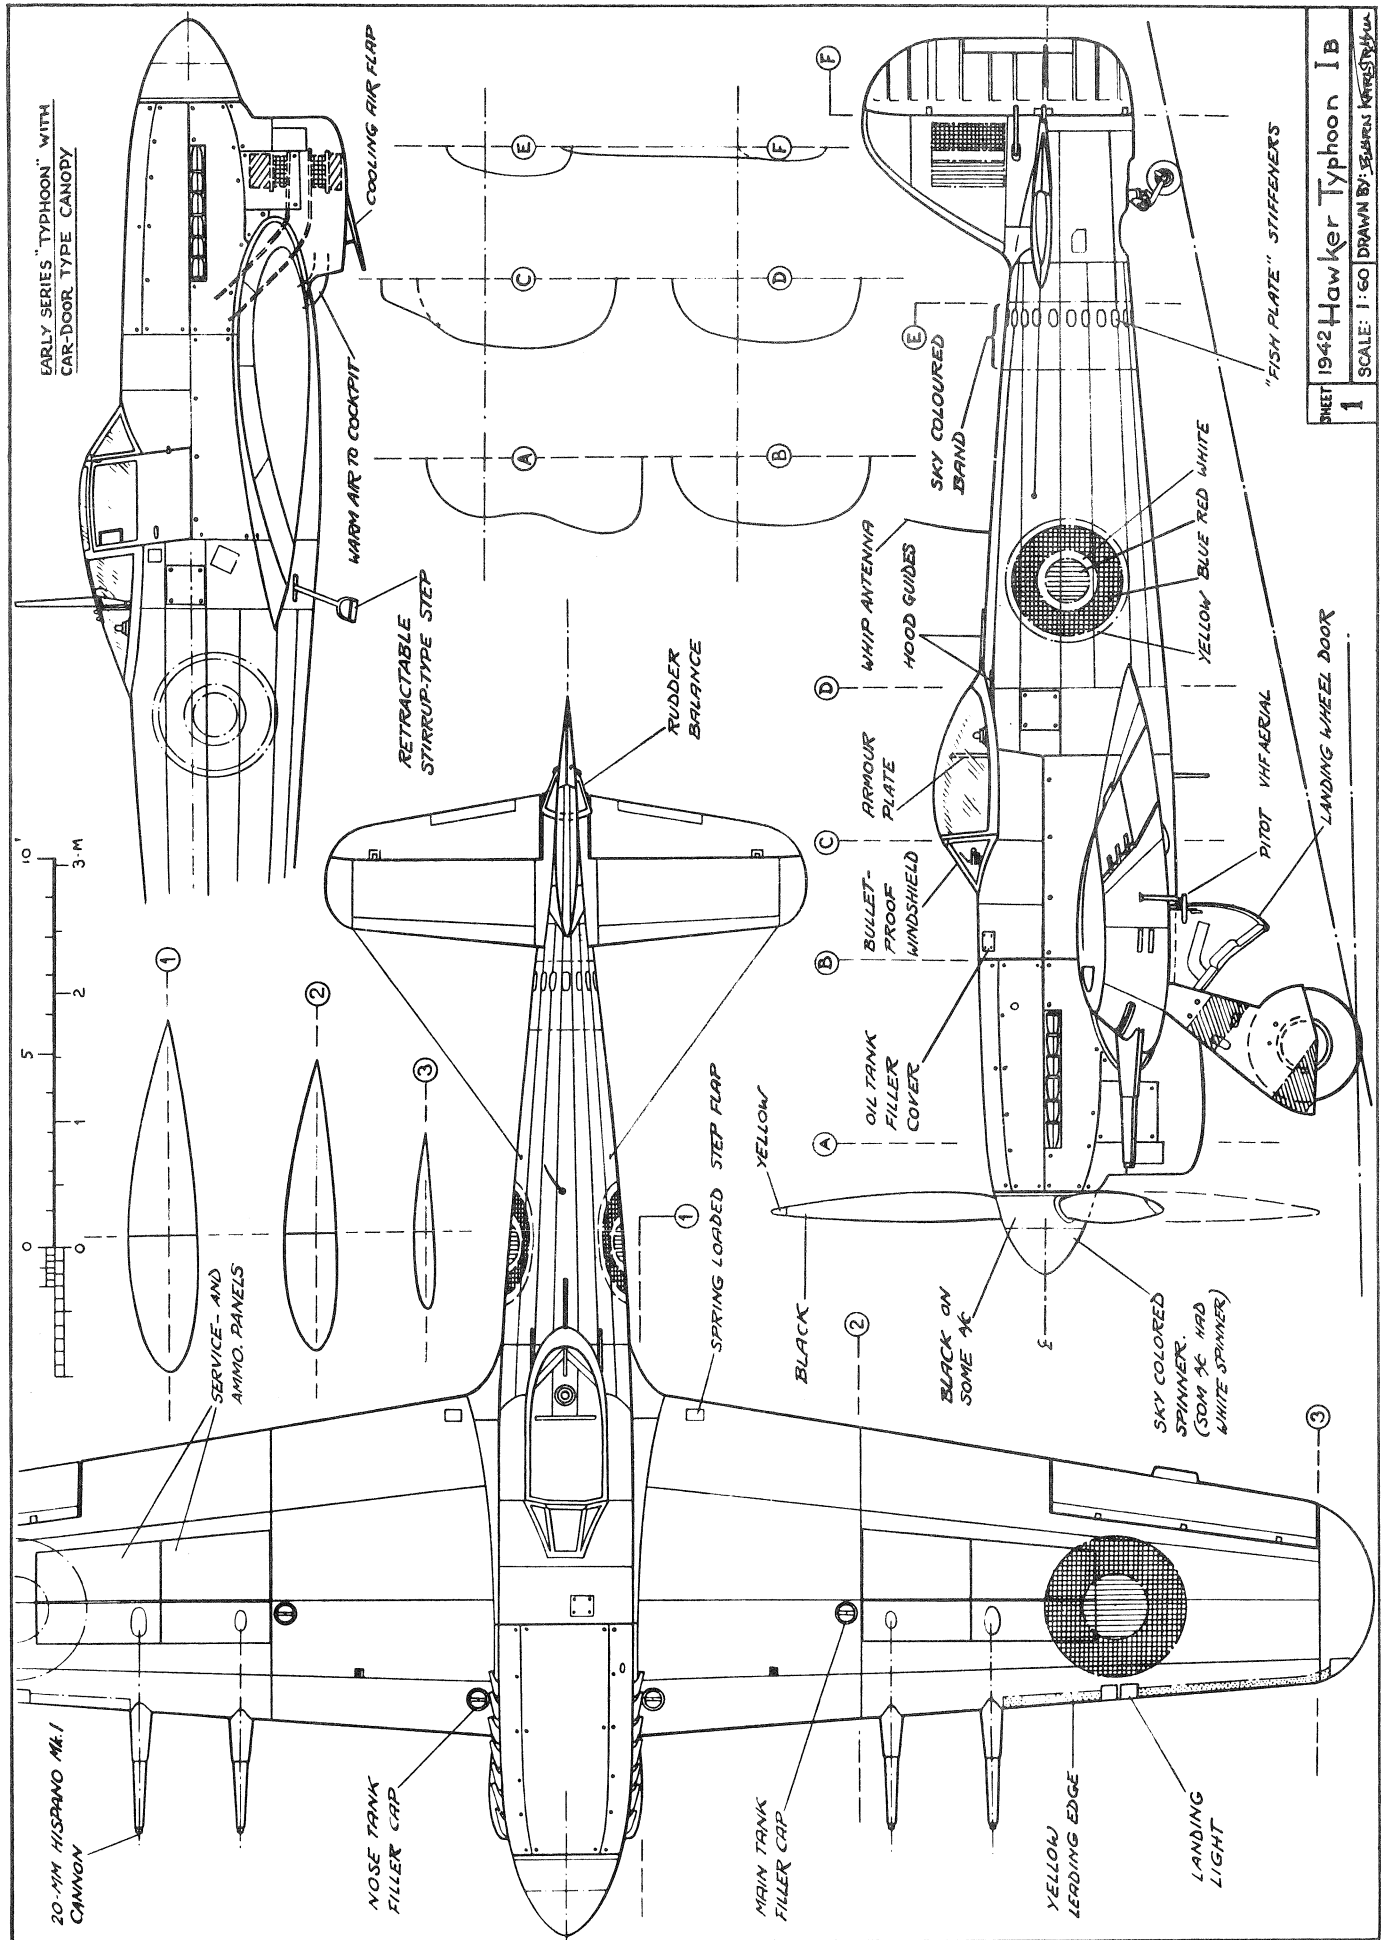

SHEET 1942 Hawker Typhoon I B
 2
 SCALE: 1:60 DRAWN BY: BERN KIMBLE

SHEET 1
 1942 Hawker Typhoon IB
 SCALE: 1:60 DRAWN BY: SEARLES WATKINS