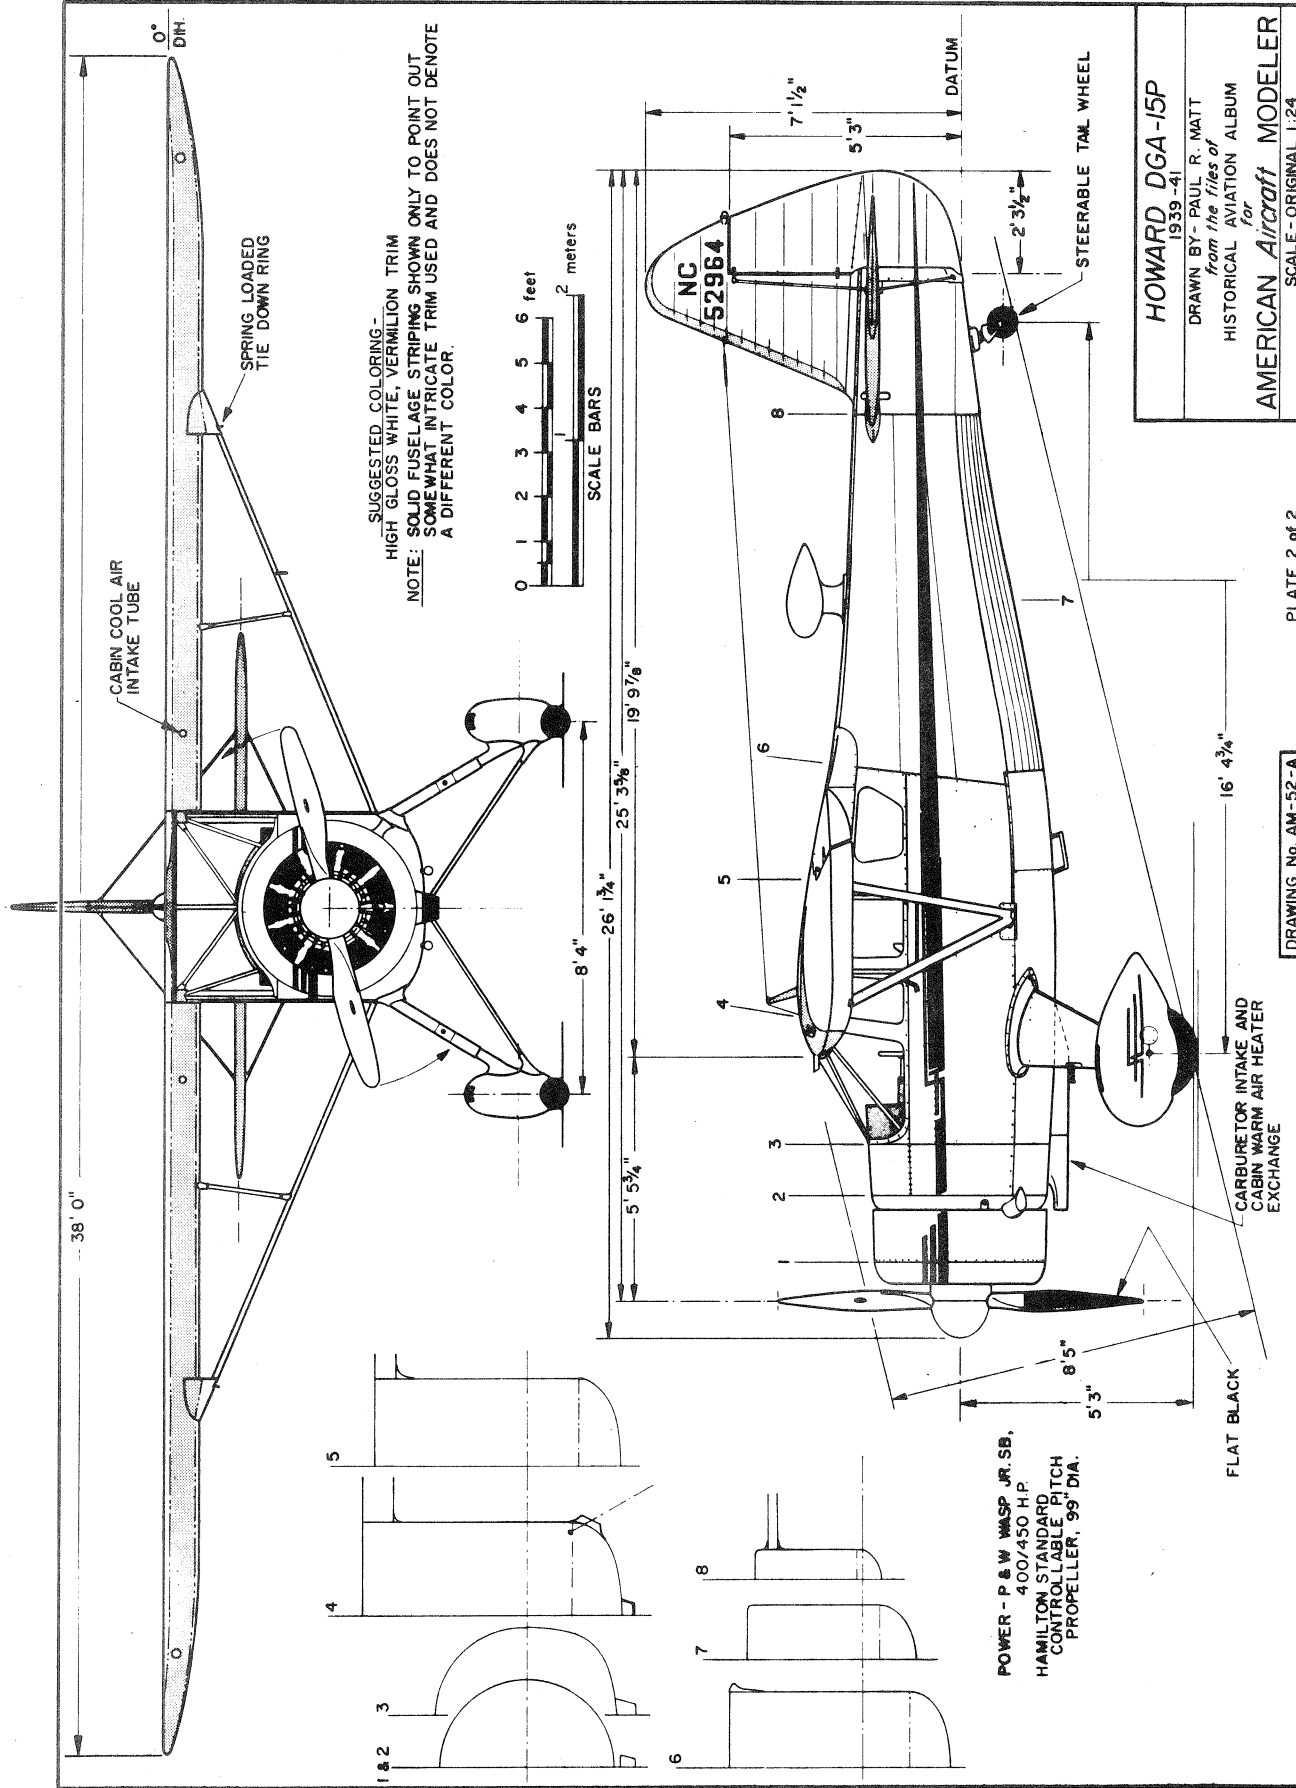

**HOWARD DGA-15P**  
 1939-41  
 DRAWN BY PAUL R. MATT  
 from the files of  
 HISTORICAL AVIATION ALBUM  
 for  
**AMERICAN Aircraft Modeler**  
 SCALE - ORIGINAL 1:24

DRAWING No. AM-52-A PLATE 1 of 2

**HOWARD DGA-1SP**  
1939-41  
DRAWN BY - PAUL R. MATT  
*from the files of*  
HISTORICAL AVIATION ALBUM  
for  
**AMERICAN Aircraft Modeler**  
SCALE - ORIGINAL 1:24

PLATE 2 of 2

DRAWING No. AM-52-A