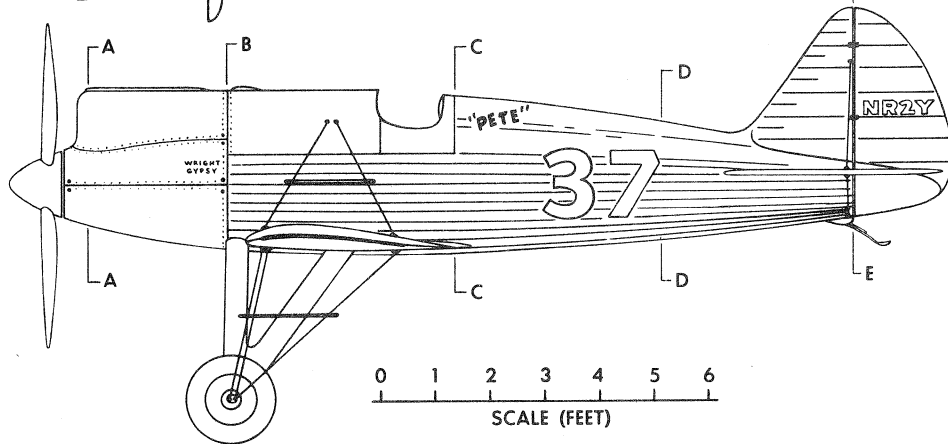

BEN O. HOWARD RACER
"PETE"

POWERED BY 88 H.P. WRIGHT-GYPSY 4-CYLINDER ENGINE

SPAN 20 FT., 1 IN.
 LENGTH 17 FT., 8 IN.
 HEIGHT 6 FT., 6 IN.
 EMPTY WEIGHT ... 669 LBS.
 TOP SPEED 194.61 MPH.

COLOR SCHEME;
 ALL WHITE, WITH GOLD NUMBERS
 OUTLINED IN BLACK.
 NAMES IN SOLID BLACK