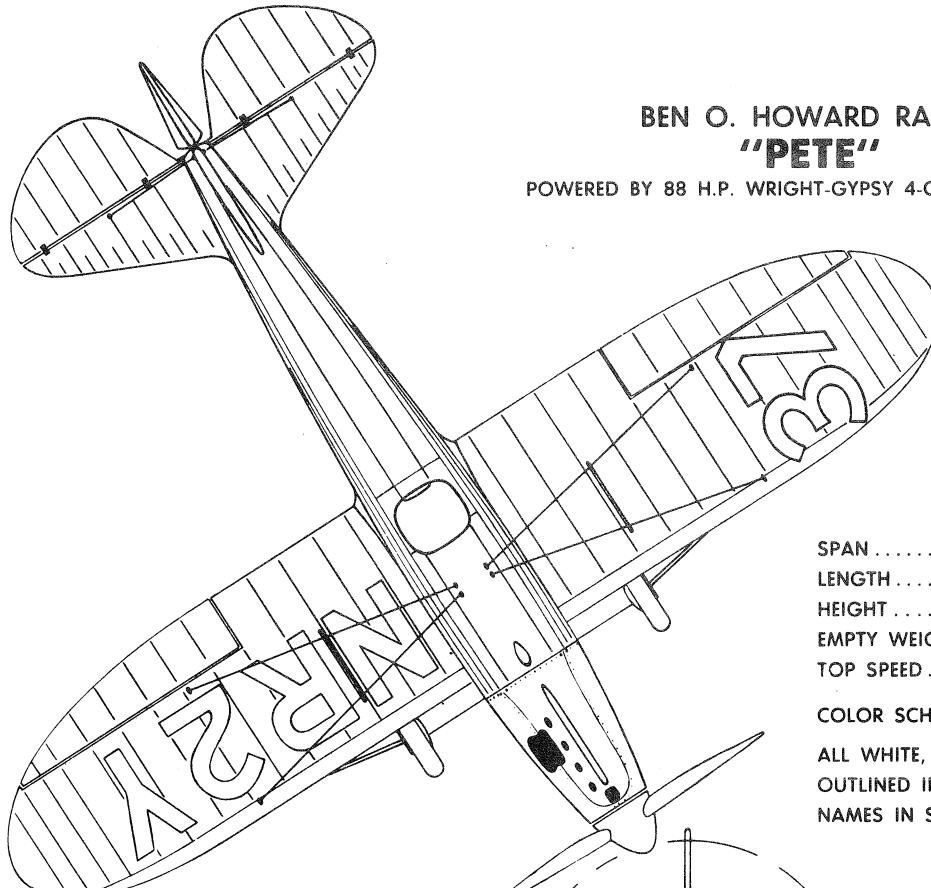

BEN O. HOWARD RACER
"PETE"

POWERED BY 88 H.P. WRIGHT-GYPSY 4-CYLINDER ENGINE

SPAN 20 FT., 1 IN.
 LENGTH 17 FT., 8 IN.
 HEIGHT 6 FT., 6 IN.
 EMPTY WEIGHT ... 669 LBS.
 TOP SPEED 194.61 MPH.

COLOR SCHEME;
 ALL WHITE, WITH GOLD NUMBERS
 OUTLINED IN BLACK.
 NAMES IN SOLID BLACK

Don Pratt
 5/1/67