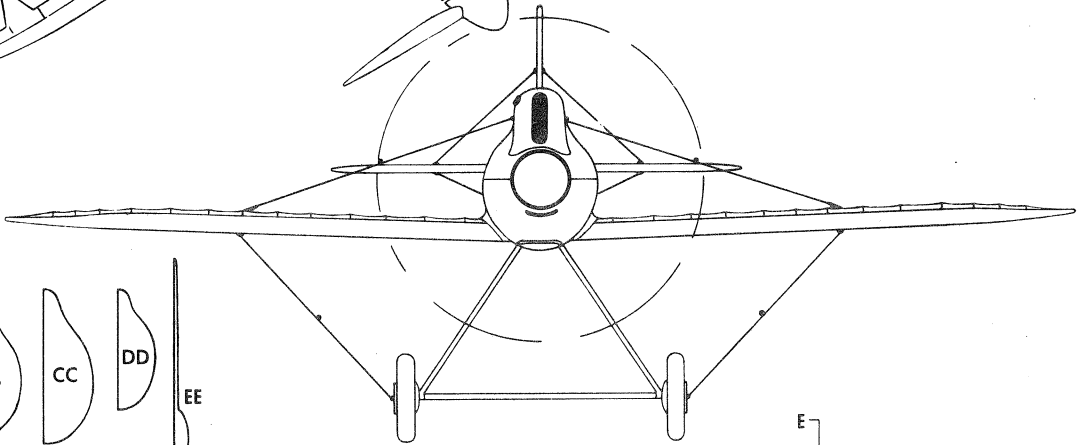

BEN O. HOWARD RACER
"PETE"

POWERED BY 88 H.P. WRIGHT-GYPSY 4-CYLINDER ENGINE

SPAN 20 FT., 1 IN.
 LENGTH 17 FT., 8 IN.
 HEIGHT 6 FT., 6 IN.
 EMPTY WEIGHT ... 669 LBS.
 TOP SPEED 194.61 MPH.

COLOR SCHEME;
 ALL WHITE, WITH GOLD NUMBERS
 OUTLINED IN BLACK.
 NAMES IN SOLID BLACK