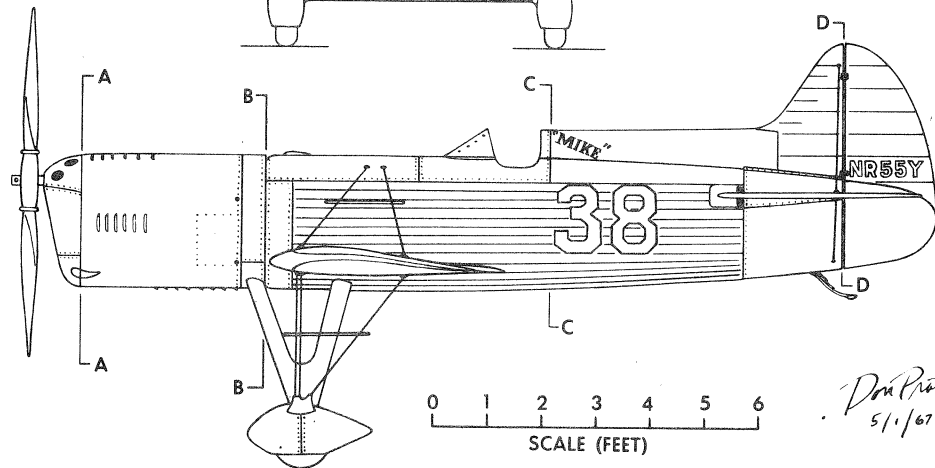

BEN O. HOWARD RACER  
**"MIKE"**

POWERED BY 200 HP. MENASCO B6 6-CYLINDER ENGINE

SPAN ..... 20 FT., 8 IN.  
 LENGTH ..... 17 FT.  
 HEIGHT ..... 5 FT., 11 IN.  
 EMPTY WEIGHT ..... 919 LBS.  
 TOP SPEED ..... 241.61 MPH.

COLOR SCHEME;  
 ALL WHITE, WITH GOLD  
 NUMBERS OUTLINED IN  
 BLACK . . . NAME IN SOLID  
 BLACK

*Don Pratt*  
 5/1/67