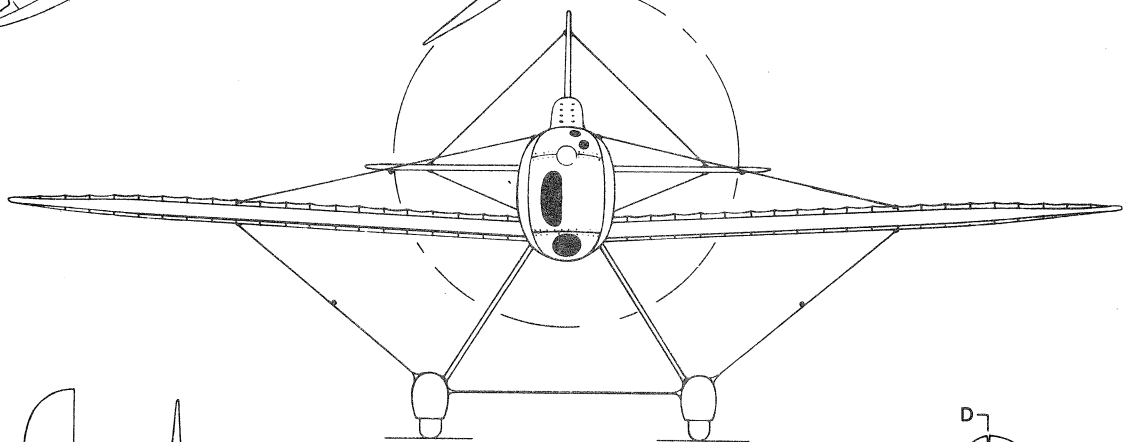

BEN O. HOWARD RACER  
**"MIKE"**

POWERED BY 200 HP. MENASCO B6 6-CYLINDER ENGINE

SPAN ..... 20 FT., 8 IN.  
 LENGTH ..... 17 FT.  
 HEIGHT ..... 5 FT., 11 IN.  
 EMPTY WEIGHT ..... 919 LBS.  
 TOP SPEED ..... 241.61 MPH.

COLOR SCHEME;  
 ALL WHITE, WITH GOLD  
 NUMBERS OUTLINED IN  
 BLACK . . . NAME IN SOLID  
 BLACK

*Don Pratt*  
 5/1/67