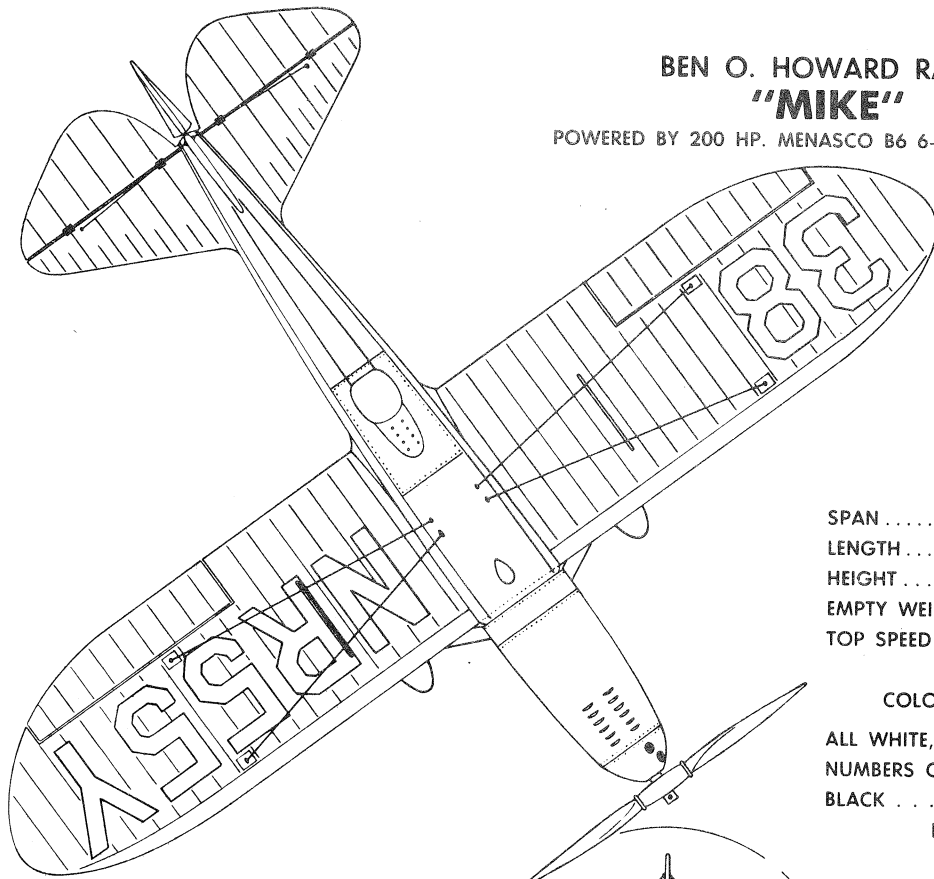

BEN O. HOWARD RACER  
**"MIKE"**

POWERED BY 200 HP. MENASCO B6 6-CYLINDER ENGINE

SPAN ..... 20 FT., 8 IN.  
 LENGTH ..... 17 FT.  
 HEIGHT ..... 5 FT., 11 IN.  
 EMPTY WEIGHT ..... 919 LBS.  
 TOP SPEED ..... 241.61 MPH.

COLOR SCHEME;  
 ALL WHITE, WITH GOLD  
 NUMBERS OUTLINED IN  
 BLACK . . . NAME IN SOLID  
 BLACK

*Don Pratt*  
 5/1/67