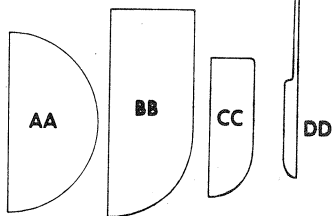

BEN O. HOWARD RACER  
**"MISTER MULLIGAN"**

POWERED BY 700 HP. PRATT & WHITNEY WASP JR. ENGINE

SPAN ..... 28 FT., 8 IN.  
 LENGTH ..... 24 FT., 5 IN.  
 HEIGHT ..... 9 FT.,  
 EMPTY WEIGHT .... 2270 LBS.  
 TOP SPEED ..... 290 MPH

COLOR SCHEME:

ALL WHITE, WITH GOLD  
 LICENSE NUMBER OUTLINED  
 IN BLACK . . . SOLID BLACK  
 NAMES & RACE NUMBER

*Don Pratt*  
 5/1/67