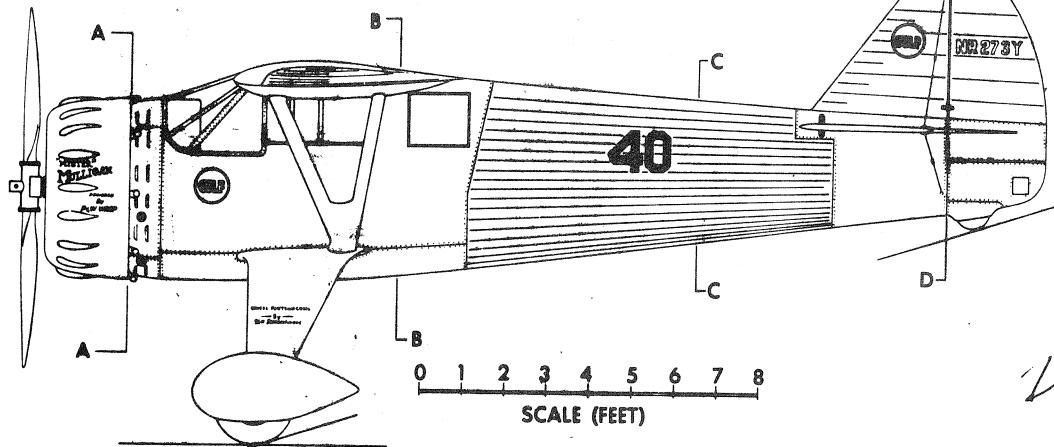

BEN O. HOWARD RACER  
**"MISTER MULLIGAN"**

POWERED BY 700 HP. PRATT & WHITNEY WASP JR. ENGINE

SPAN ..... 28 FT., 8 IN.  
 LENGTH ..... 24 FT., 5 IN.  
 HEIGHT ..... 9 FT.,  
 EMPTY WEIGHT .... 2270 LBS.  
 TOP SPEED ..... 290 MPH

COLOR SCHEME:

ALL WHITE, WITH GOLD  
 LICENSE NUMBER OUTLINED  
 IN BLACK . . . SOLID BLACK  
 NAMES & RACE NUMBER

*Don Pratt*  
 5/1/67