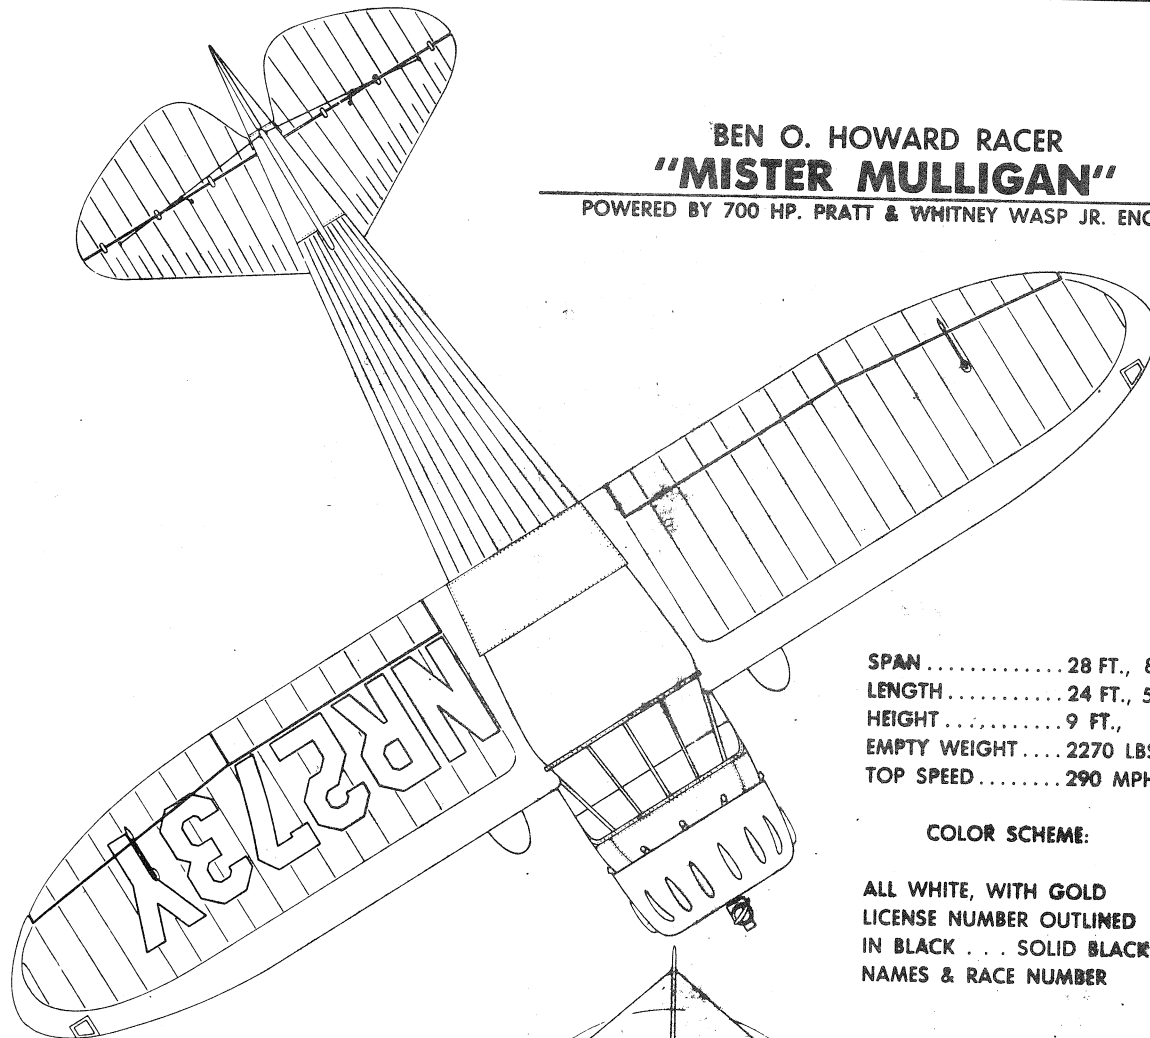

BEN O. HOWARD RACER  
**"MISTER MULLIGAN"**

POWERED BY 700 HP. PRATT & WHITNEY WASP JR. ENGINE

SPAN ..... 28 FT., 8 IN.  
 LENGTH ..... 24 FT., 5 IN.  
 HEIGHT ..... 9 FT.,  
 EMPTY WEIGHT .... 2270 LBS.  
 TOP SPEED ..... 290 MPH

COLOR SCHEME:

ALL WHITE, WITH GOLD  
 LICENSE NUMBER OUTLINED  
 IN BLACK . . . SOLID BLACK  
 NAMES & RACE NUMBER

*Don Pratt*  
 5/1/67