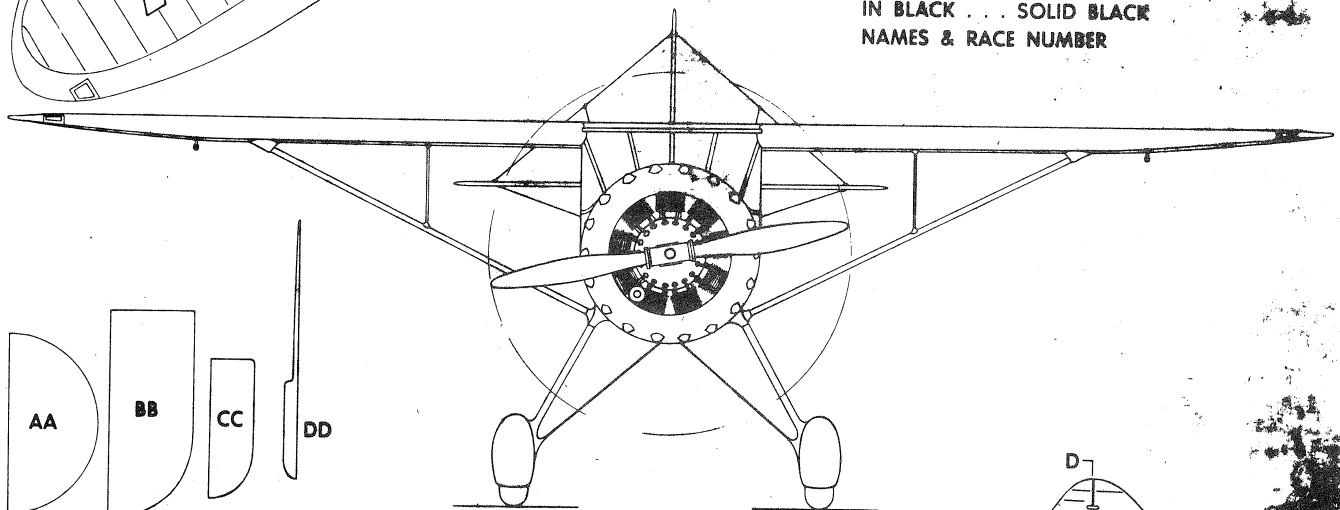

BEN O. HOWARD RACER  
**"MISTER MULLIGAN"**

POWERED BY 700 HP. PRATT & WHITNEY WASP JR. ENGINE

SPAN ..... 28 FT., 8 IN.  
 LENGTH ..... 24 FT., 5 IN.  
 HEIGHT ..... 9 FT.,  
 EMPTY WEIGHT .... 2270 LBS.  
 TOP SPEED ..... 290 MPH

COLOR SCHEME:

ALL WHITE, WITH GOLD  
 LICENSE NUMBER OUTLINED  
 IN BLACK . . . SOLID BLACK  
 NAMES & RACE NUMBER

*Don Pratt*  
 5/1/67