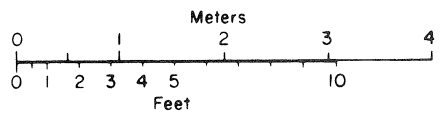

Color line for summer camouflage

Armor plated

Single place version

Instrument layout

Thanks to Jim Sage for providing the source data to make this drawing.