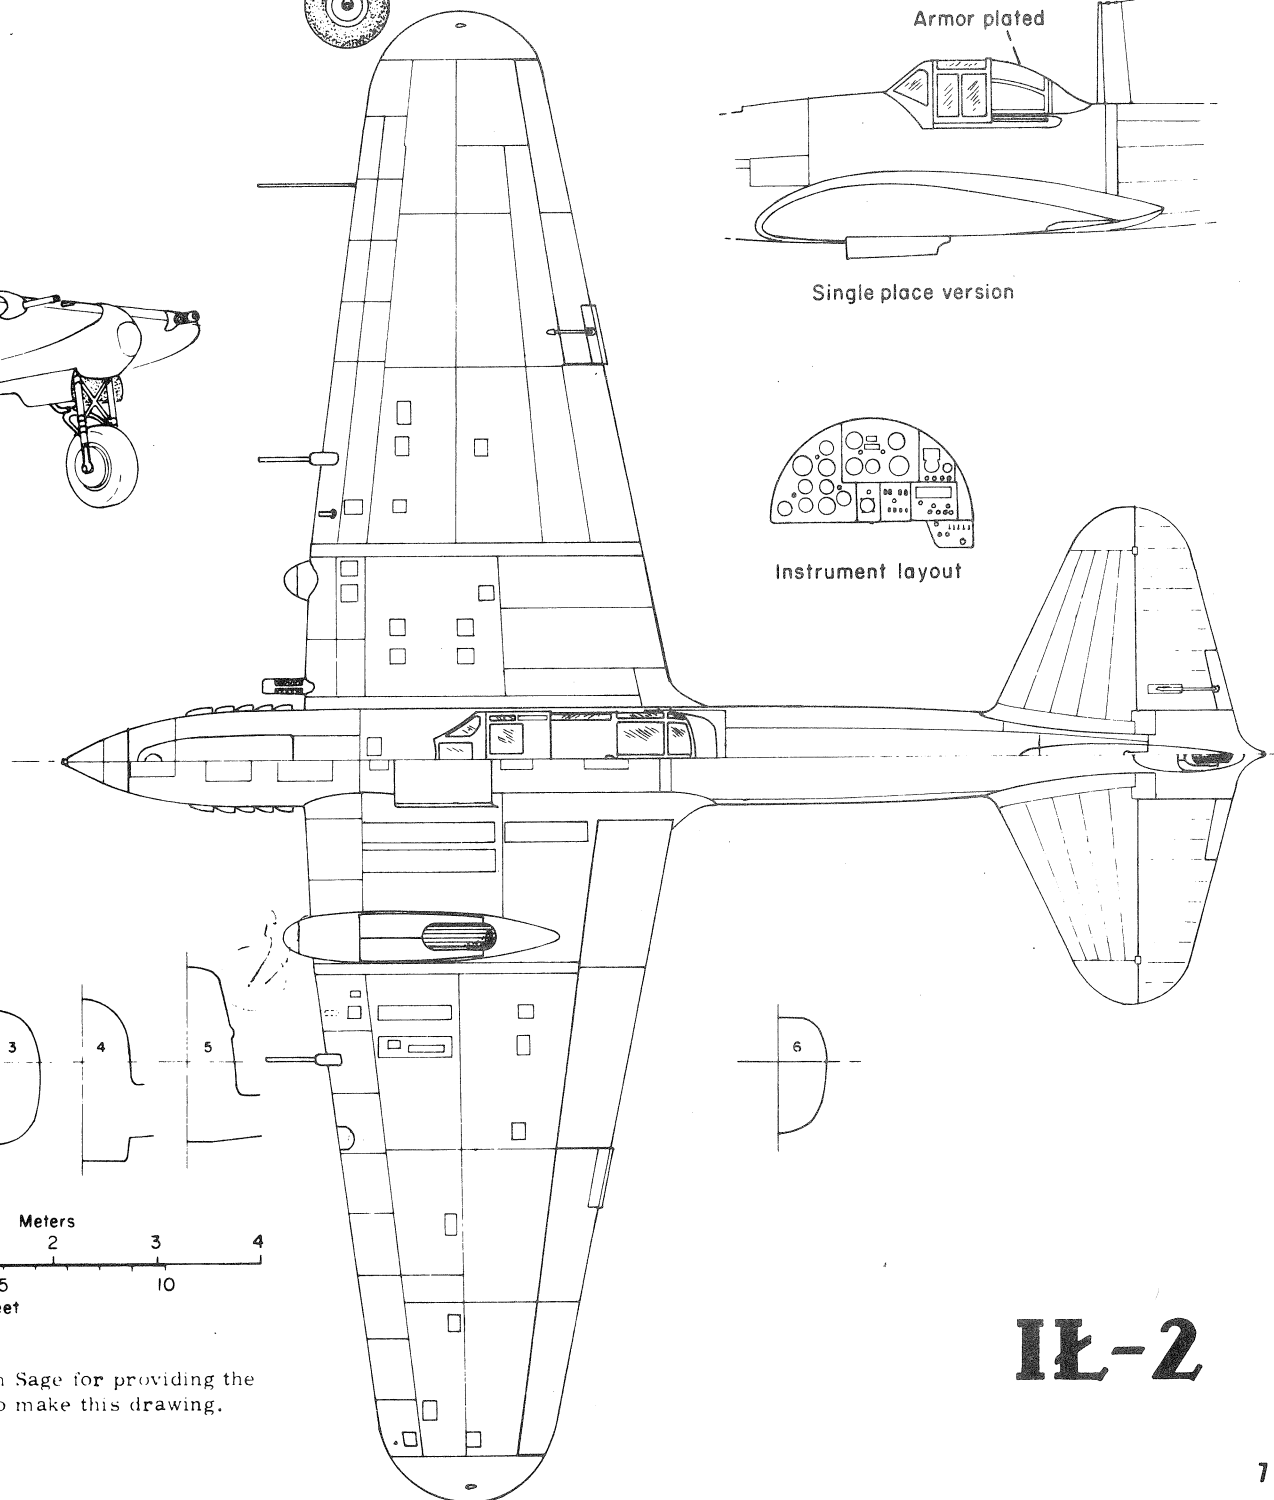

Color line for summer camouflage

Armor plated

Single place version

Instrument layout

Thanks to Jim Sage for providing the source data to make this drawing.

# IL-2