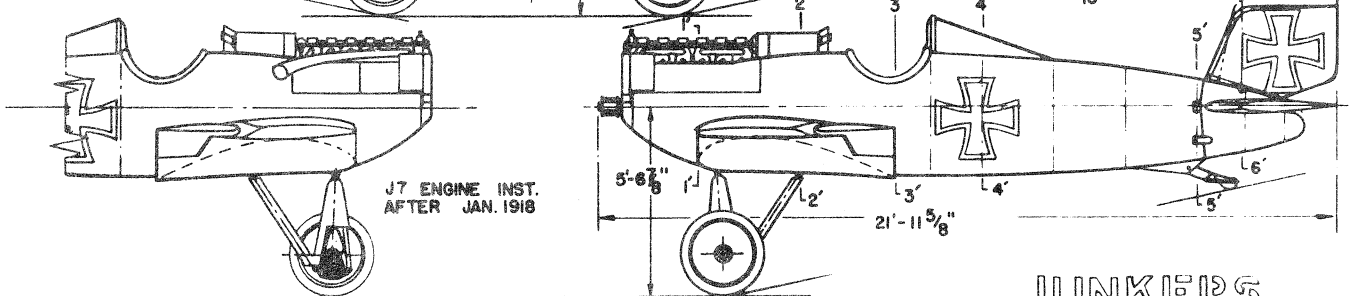

PLAN VIEW - J9

COLOR SCHEME

J7 - ALL SURFACES - NATURAL METAL (CORRUGATED)

RUDDER - WHITE

CROSSES - BLACK WITH WHITE TRIM

LETTERS & NUMBERS - BLACK

J9 - TOP - GREEN & BROWN

BOTTOM - LT. BLUE

REMAINDER - SAME AS J7 (RUDDER - WHITE)

J7 WING - JAN. 1918

J7 WING - 2/2/18

JUNKERS

J7 AND J9 (D-1)