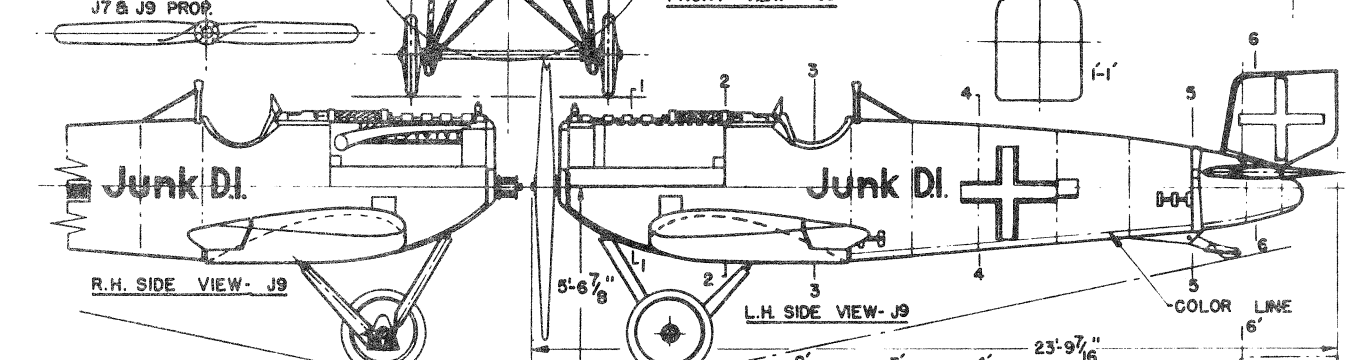

PLAN VIEW - J9

COLOR SCHEME

J7 - ALL SURFACES - NATURAL METAL (CORRUGATED)

RUDDER - WHITE

CROSSES - BLACK WITH WHITE TRIM

LETTERS & NUMBERS - BLACK

J9 - TOP - GREEN & BROWN

BOTTOM - LT. BLUE

REMAINDER - SAME AS J7 (RUDDER - WHITE)

J7 WING - JAN. 1918

J7 WING - 2/2/18

JUNKERS

J7 AND J9 (D-1)