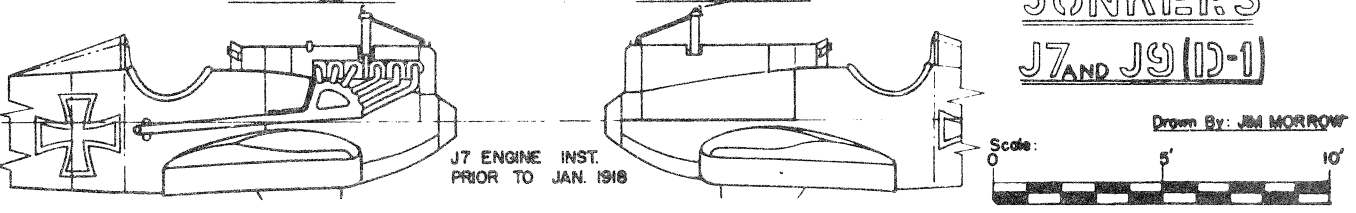

PLAN VIEW - J9

COLOR SCHEME

J7 - ALL SURFACES - NATURAL METAL (CORRUGATED)

RUDDER - WHITE

CROSSES - BLACK WITH WHITE TRIM

LETTERS & NUMBERS - BLACK

J9 - TOP - GREEN & BROWN

BOTTOM - LT. BLUE

REMAINDER - SAME AS J7 (RUDDER - WHITE)

J7 WING - JAN. 1918

J7 WING - 2/2/18

JUNKERS

J7 AND J9 (D-1)