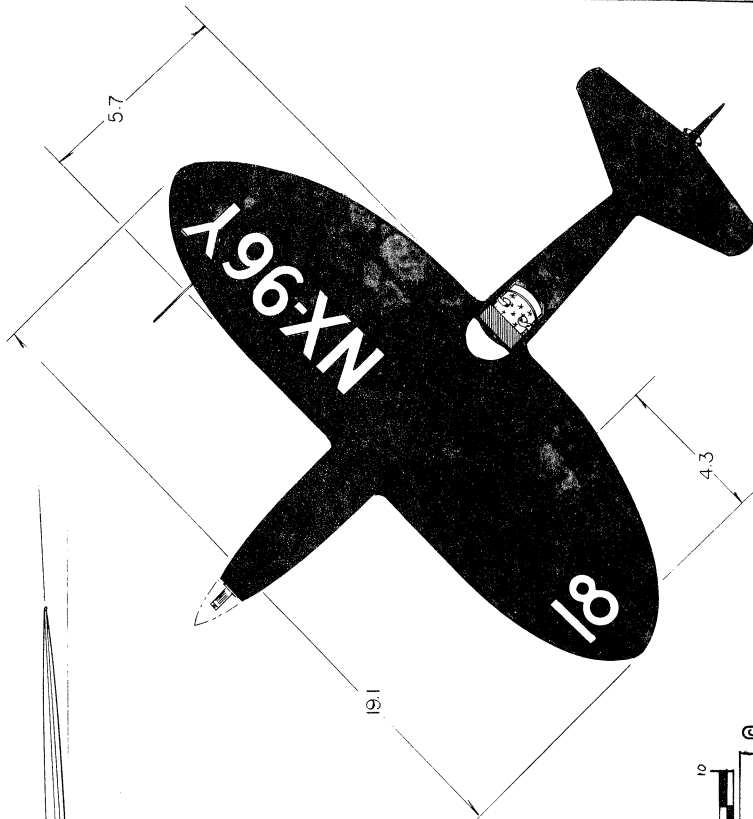

1938-39

© 1968  
 KEITH RIDER  
 NACA 2012 R-6 AIRFOIL  
 MENASCO C-6S-4 14  
 RS. HIRSCH

COLISE  
 1400 UNIVERSITY BLVD  
 LITTLE ROCK, AR 72202

1939

© 1968  
R.S. HIRSCH

**KEITH RIDER**  
R-6  
RIGID WING

COLOR:  
PALE MEDIUM BLUE  
WHITE LTRS. & NO.'S