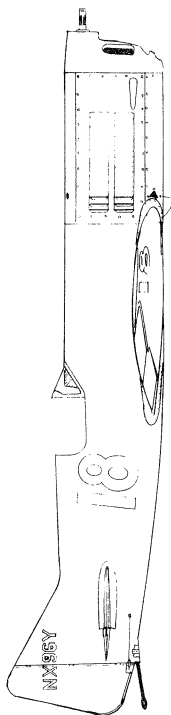

1938-39

© 1968  
 KEITH RIDER  
 NACA 2012 R-6 AIRFOIL  
 MENASCO C-6S-4 14  
 RS. HIRSCH

COLISE  
 1400 UNIVERSITY BLVD  
 LITTLE ROCK, AR 72202

1939

© 1968  
R.S. HIRSCH

**KEITH RIDER**  
R-6  
RIGID WING

COLOR:  
PALE MEDIUM BLUE  
WHITE LTRS. & NO.'S