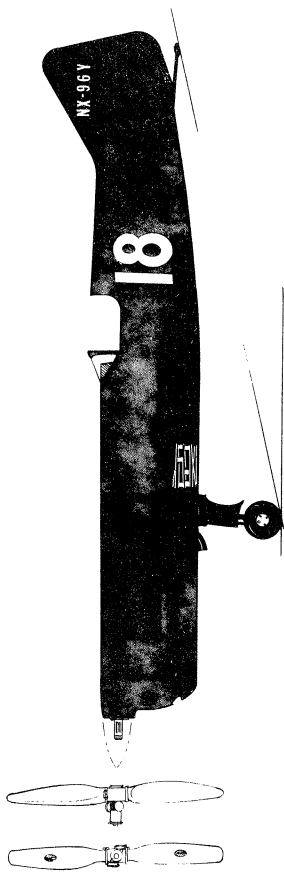

1938-39

© 1968  
 KEITH RIDER  
 NACA 2012 R-6 AIRFOIL  
 MENASCO C-6S-4 14  
 RS. HIRSCH

COLISE  
 1400 UNIVERSITY BLVD  
 LITTLE ROCK, AR 72202

1939

© 1968  
R.S. HIRSCH

**KEITH RIDER**  
R-6  
RIGID WING

COLOR:  
PALE MEDIUM BLUE  
WHITE LTRS. & NO.'S