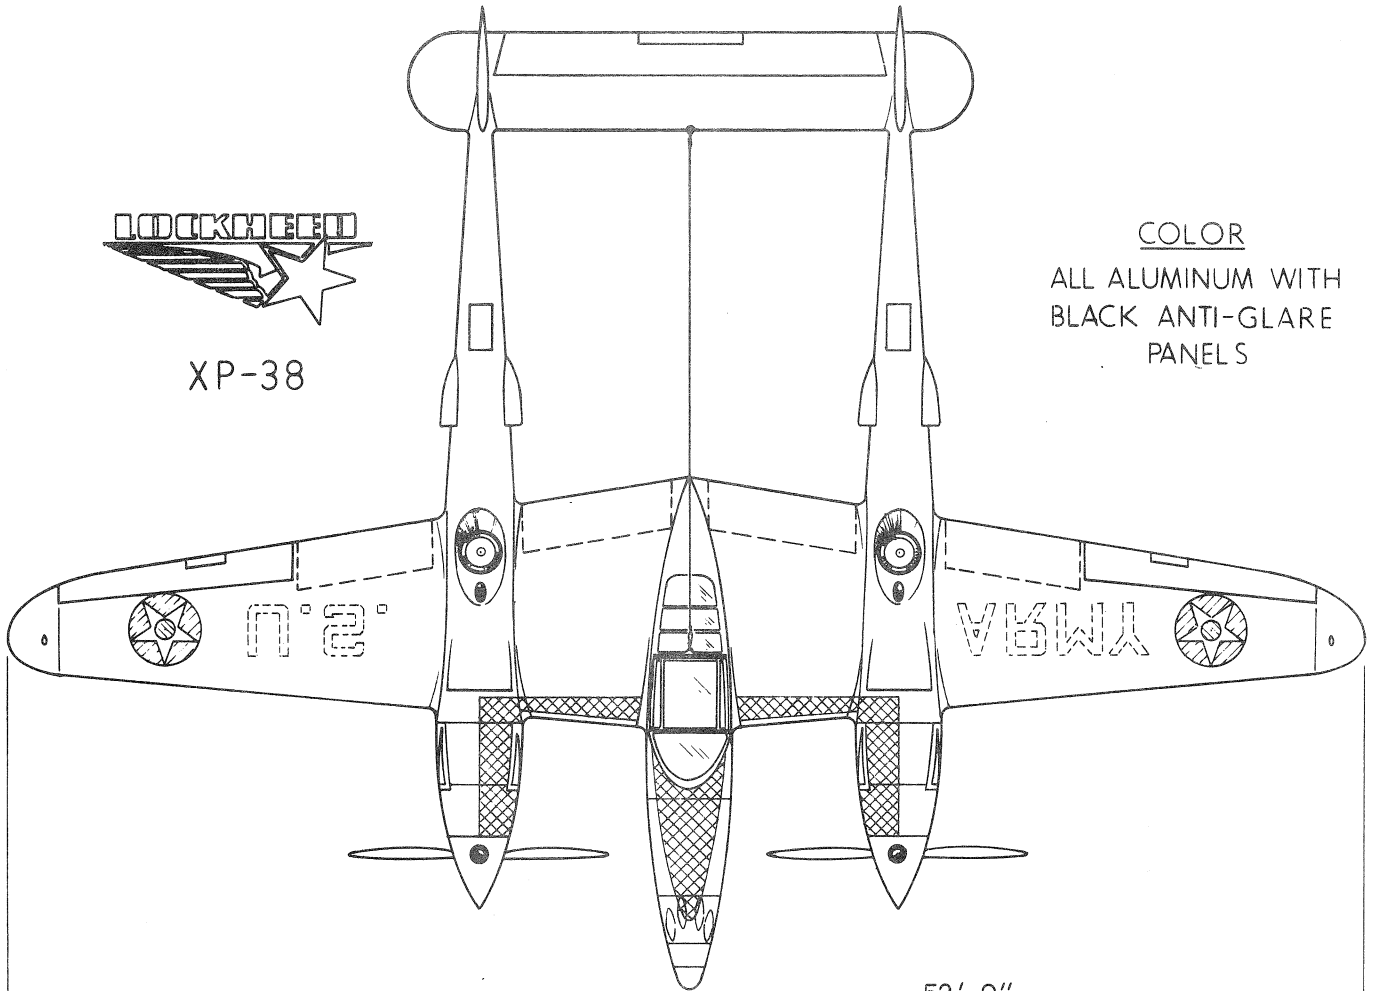

XP-38

COLOR  
ALL ALUMINUM WITH  
BLACK ANTI-GLARE  
PANELS

52'-0"

37'-10"