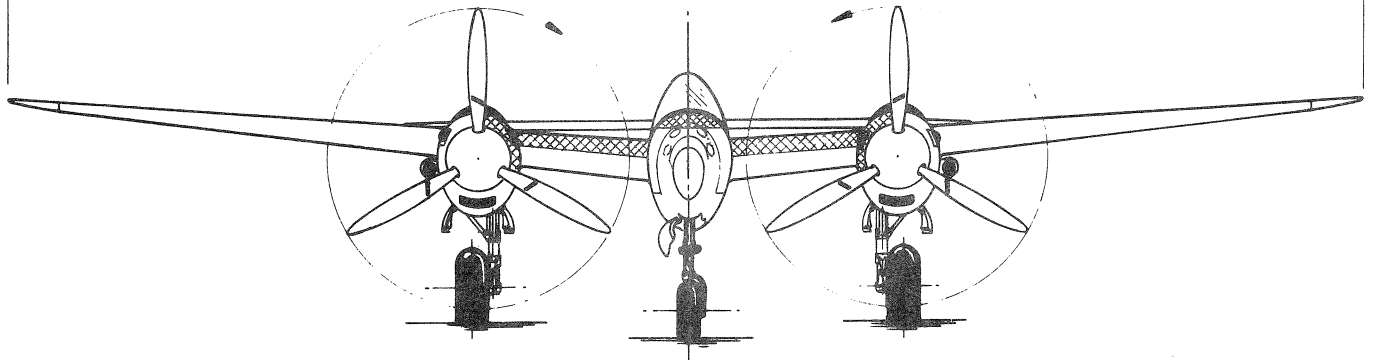

XP-38

COLOR  
ALL ALUMINUM WITH  
BLACK ANTI-GLARE  
PANELS

52'-0"

37'-10"