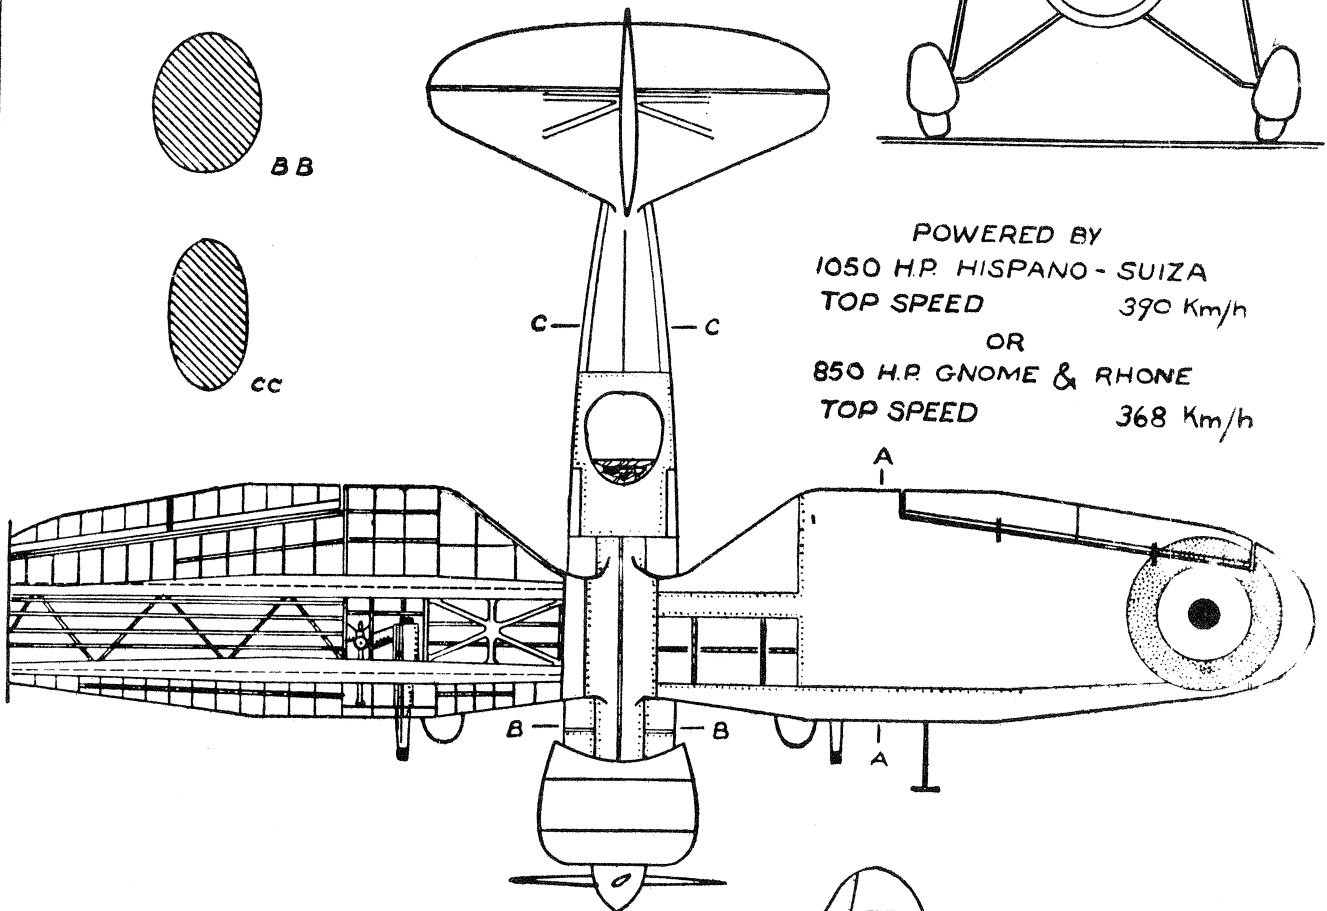

AA

BB

CC

POWERED BY  
1050 H.P. HISPANO - SUIZA  
TOP SPEED 390 Km/h  
OR  
850 H.P. Gnome & Rhone  
TOP SPEED 368 Km/h

LOIRE 46  
NICK LIMBER  
Ⓜ