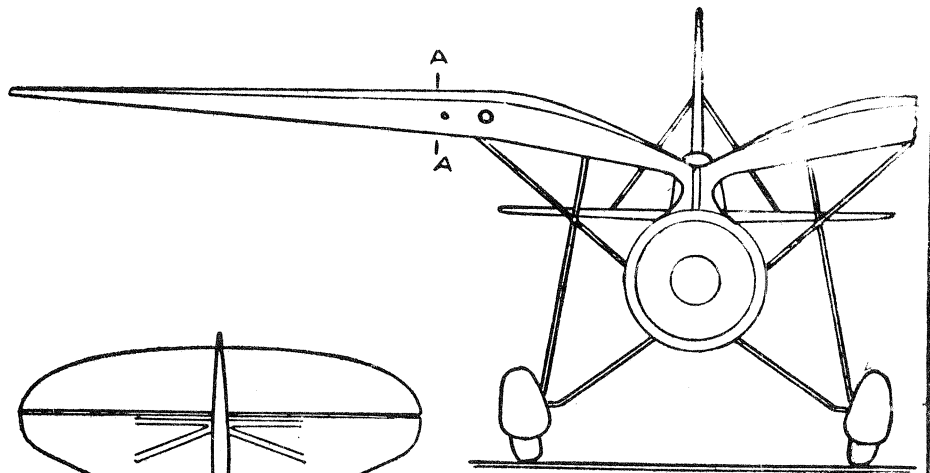

AA

BB

CC

POWERED BY  
1050 H.P. HISPANO - SUIZA  
TOP SPEED 390 Km/h  
OR  
850 H.P. Gnome & Rhone  
TOP SPEED 368 Km/h

LOIRE 46  
NICK LIMBER  
Ⓜ