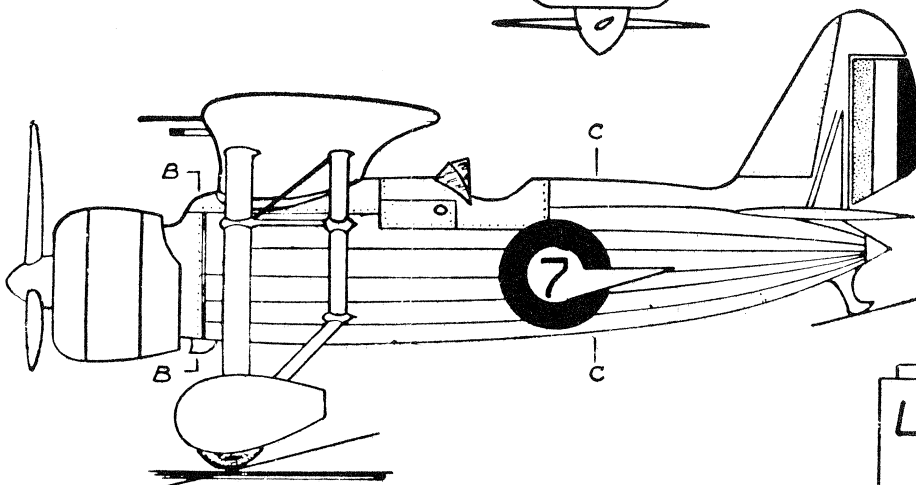

AA

BB

CC

POWERED BY  
1050 H.P. HISPANO - SUIZA  
TOP SPEED 390 Km/h  
OR  
850 H.P. Gnome & Rhone  
TOP SPEED 368 Km/h

LOIRE 46  
NICK LIMBER  
Ⓜ