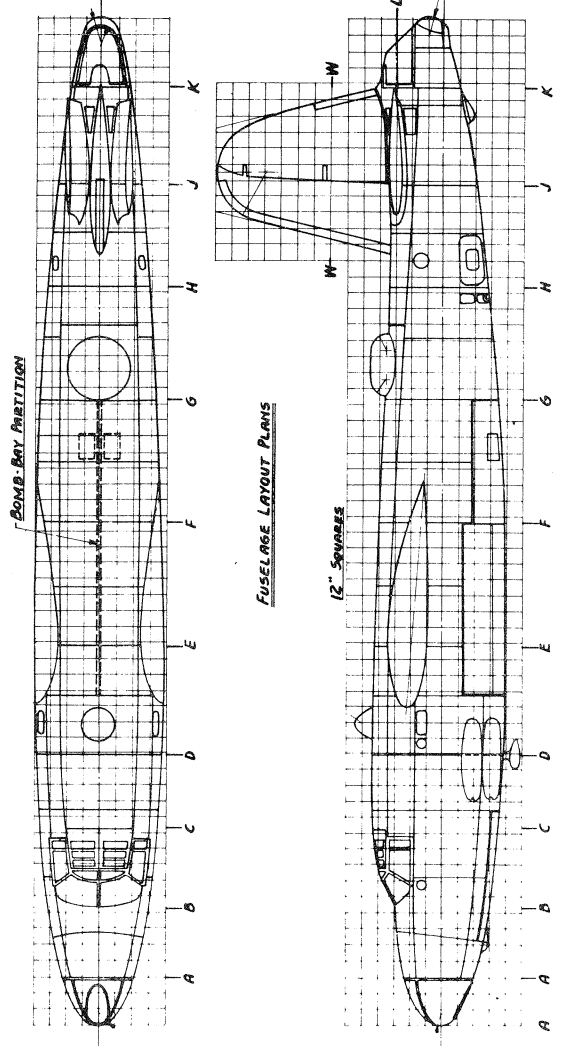

MARTIN MARAUDER

AIR AGE INC. 351 FIFTH AVE., NEW YORK 17, N.Y.
 GENERAL ARRANGEMENT
 SCALE: SEE LAYOUT
 MARTIN "MARAUDER"
 DRAWN BY...
 W. A. WYLLAM

B-26D

UPPER SURFACE FLAT WITH WING CONTOUR
SHARP EDGE

REAR VIEW - EMPENNAGE LAYOUT

AIR AGE INC., 551 FIFTH AVE., NEW YORK 17, N.Y.
SCALE: SEE ABOVE
LAYOUT PLANS & DETAILS
MARTIN "MACRAIDER"

DRAWN BY ...
W. A. WYLAM

B-26D