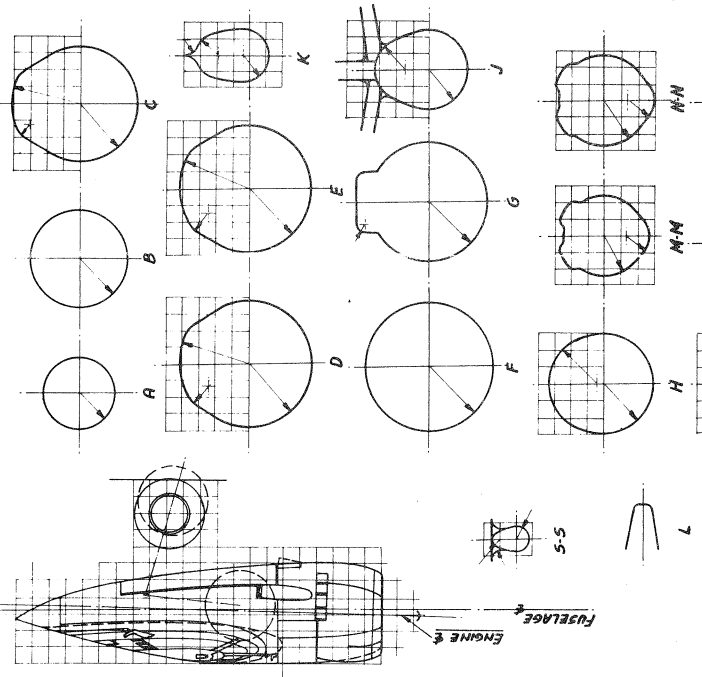

MARTIN MARAUDER

AIR AGE INC. 351 FIFTH AVE., NEW YORK 17, N.Y.
 GENERAL ARRANGEMENT
 SCALE: SEE LAYOUT
 MARTIN "MARAUDER"
 DRAWN BY...
 W. A. WYLLAM

B-26D

UPPER SURFACE FLAT WITH WING CONTOUR
SHARP EDGE

REAR VIEW - EMPENNAGE LAYOUT

AIR AGE INC., 551 FIFTH AVE., NEW YORK 17, N.Y.
SCALE: SEE ABOVE
LAYOUT PLANS & DETAILS
MARTIN "MACRAIDER"

DRAWN BY ...
W. A. WYLAM

B-26D