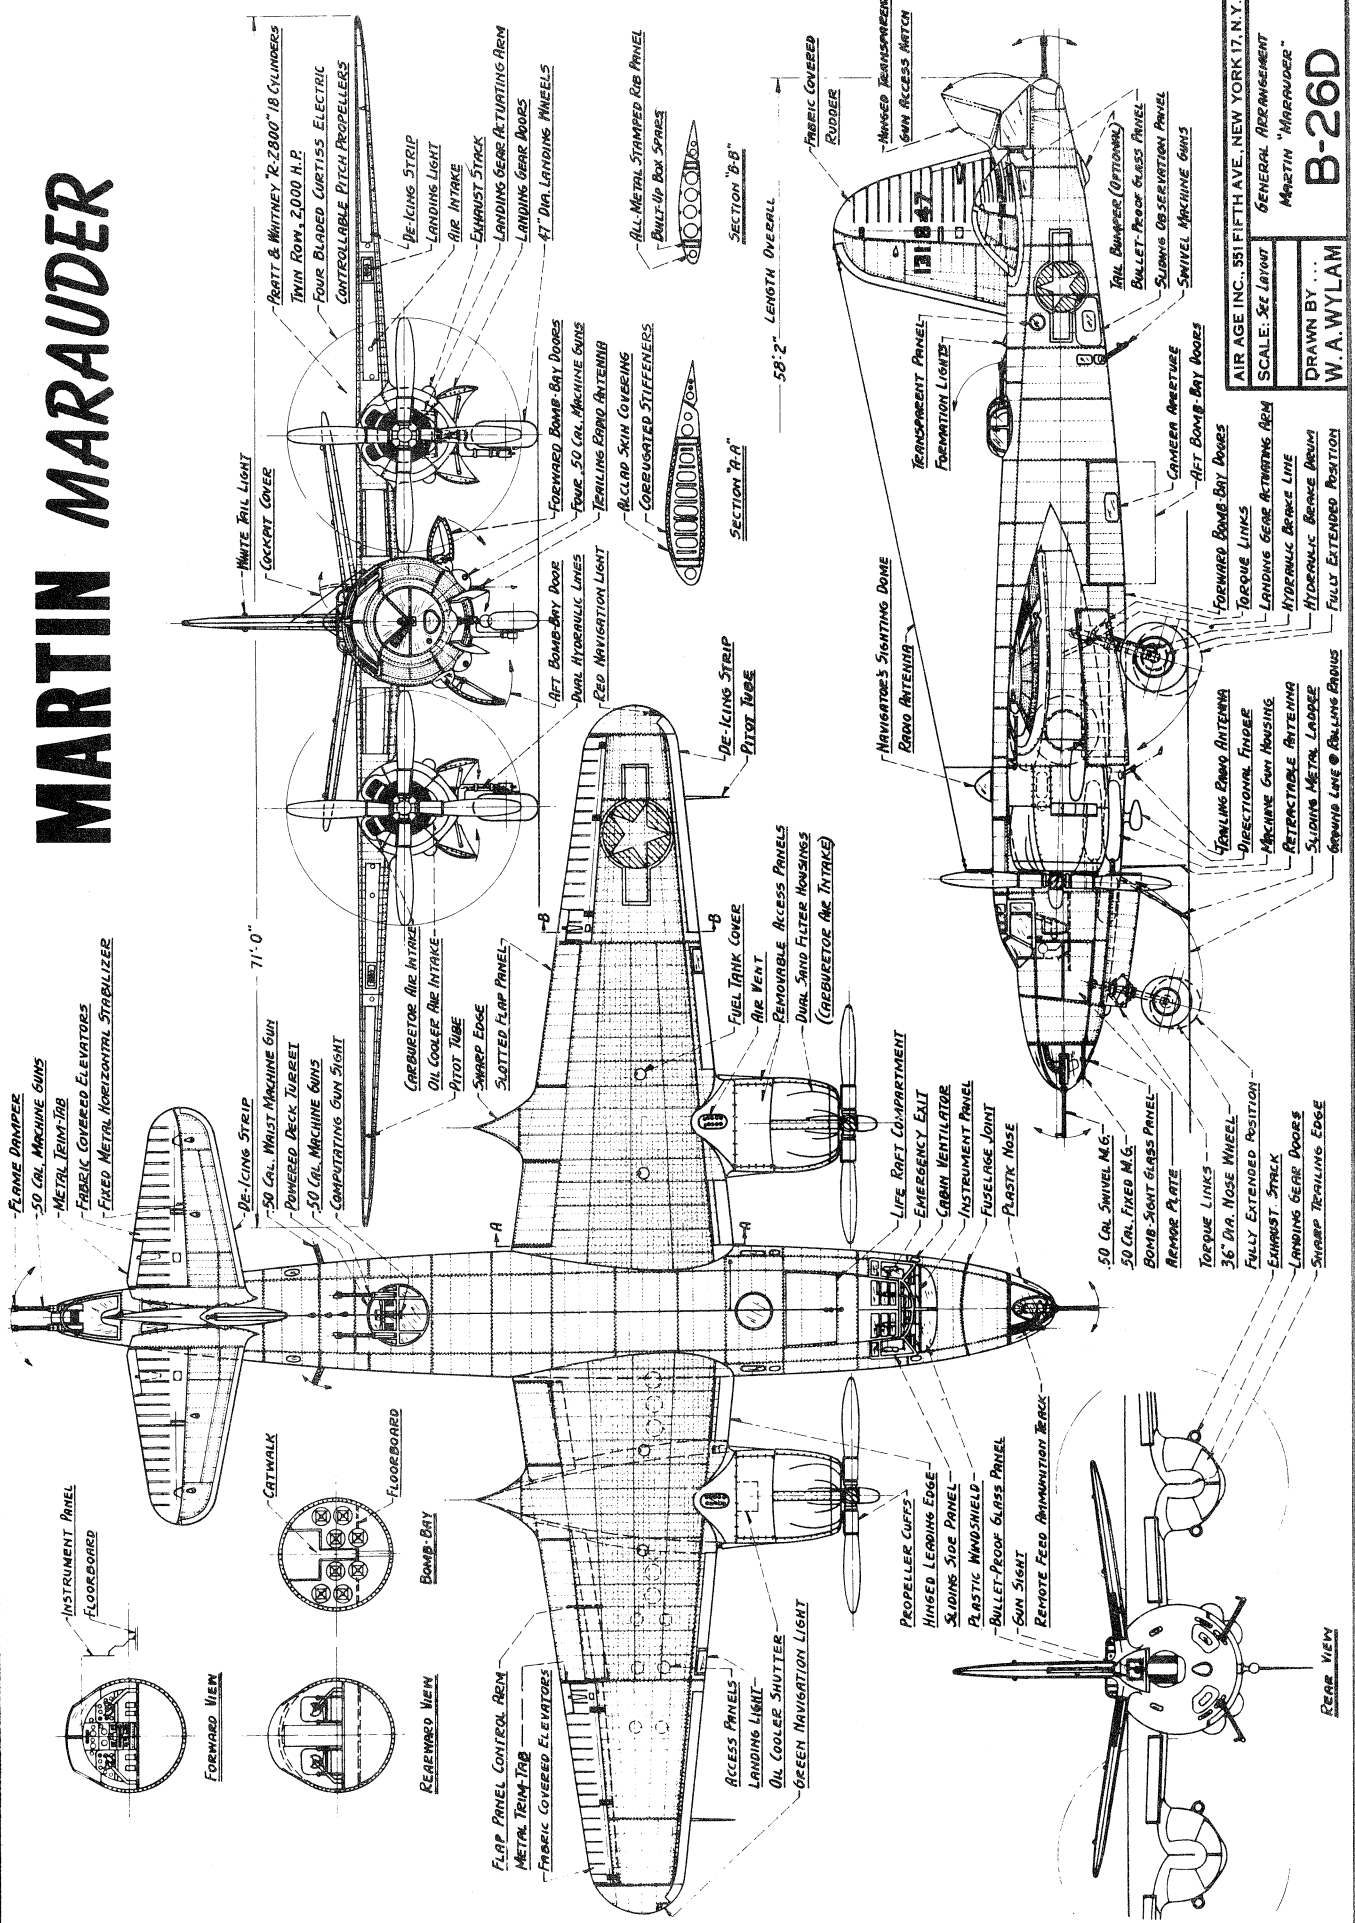

MARTIN MARAUDER

AIR AGE INC. 351 FIFTH AVE., NEW YORK 17, N.Y.
 GENERAL ARRANGEMENT
 SCALE: SEE LAYOUT
 MARTIN "MARAUDER"
 DRAWN BY...
 W. A. WYLLAM

B-26D

UPPER SURFACE FLAT WITH WING CONTOUR
SHARP EDGE

REAR VIEW - EMPENNAGE LAYOUT

AIR AGE INC., 551 FIFTH AVE., NEW YORK 17, N.Y.
SCALE: SEE ABOVE
LAYOUT PLANS & DETAILS
MARTIN "MACRAIDER"

DRAWN BY ...
W. A. WYLAM

B-26D