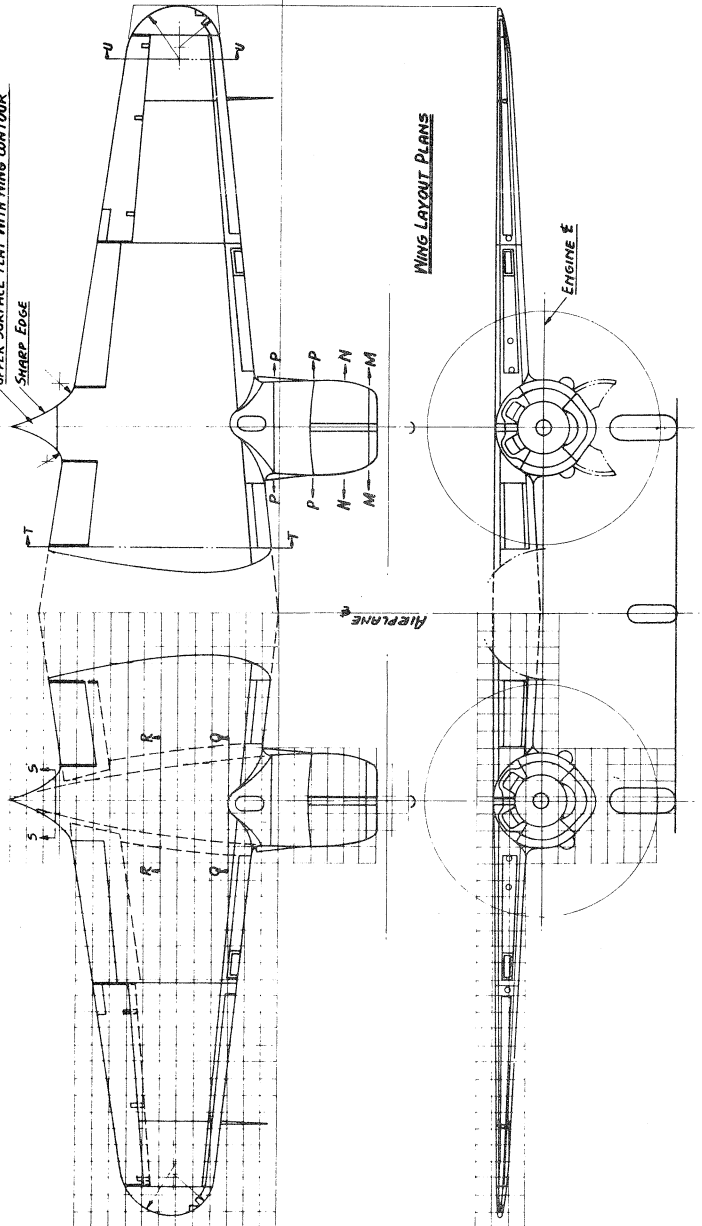

MARTIN MARAUDER

AIR AGE INC. 351 FIFTH AVE., NEW YORK 17, N.Y.
 GENERAL ARRANGEMENT
 SCALE: SEE LAYOUT
 MARTIN "MARAUDER"
 DRAWN BY...
 W. A. WYLLAM

B-26D

UPPER SURFACE FLAT WITH WING CONTOUR
SHARP EDGE

REAR VIEW - EMPENNAGE LAYOUT

AIR AGE INC., 551 FIFTH AVE., NEW YORK 17, N.Y.
SCALE: SEE ABOVE
LAYOUT PLANS & DETAILS
MARTIN "MACRAIDER"

DRAWN BY ...
W. A. WYLAM

B-26D