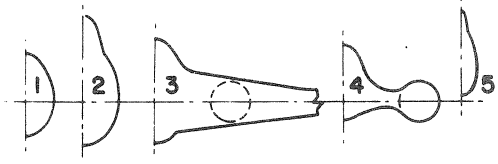

**McDONNELL FD-1**  
**U.S. NAVY JET FIGHTER**

POWERED BY TWO WESTINGHOUSE  
 19-B AXIAL-FLOW TURBO JETS

COLOR - DARK BLUE WITH  
 WHITE INSIGNIA AS SHOWN  
 WEIGHT -- APPROX. 10,000 LB.

WING SPAN - - - - - 40'  
 LENGTH OVERALL - - - 37'3"  
 SPAN (WINGS FOLDED) - - 16'

POSITION OF INSIGNIA ON  
 UNDERSIDE OF WING

TOP SPEED -- 500 M.P.H. +  
 RANGE -- -- 1,000 MILES +  
 CEILING -- -- 37,500 FEET

FUSELAGE CROSS SECTIONS

SCALE IN FEET

PITOT TUBE