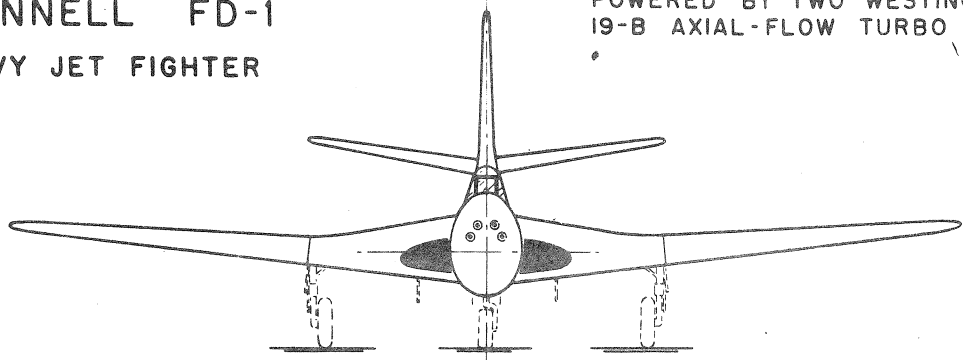

**McDONNELL FD-1**  
**U.S. NAVY JET FIGHTER**

POWERED BY TWO WESTINGHOUSE  
 19-B AXIAL-FLOW TURBO JETS

COLOR - DARK BLUE WITH  
 WHITE INSIGNIA AS SHOWN  
 WEIGHT -- APPROX. 10,000 LB.

WING SPAN - - - - - 40'  
 LENGTH OVERALL - - - 37'3"  
 SPAN (WINGS FOLDED) - - 16'

POSITION OF INSIGNIA ON  
 UNDERSIDE OF WING

TOP SPEED -- 500 M.P.H. +  
 RANGE -- -- 1,000 MILES +  
 CEILING -- -- 37,500 FEET

FUSELAGE CROSS SECTIONS

SCALE IN FEET

PITOT TUBE