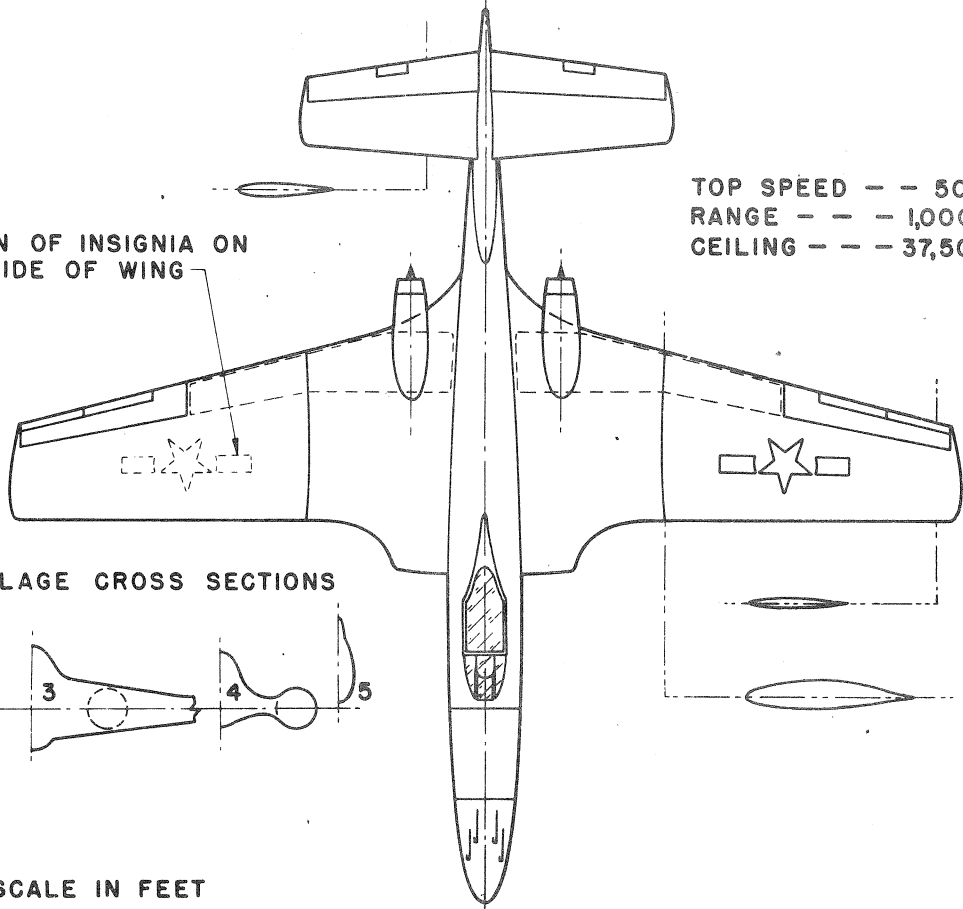

**McDONNELL FD-1**  
**U.S. NAVY JET FIGHTER**

POWERED BY TWO WESTINGHOUSE  
 19-B AXIAL-FLOW TURBO JETS

COLOR - DARK BLUE WITH  
 WHITE INSIGNIA AS SHOWN  
 WEIGHT -- APPROX. 10,000 LB.

WING SPAN - - - - - 40'  
 LENGTH OVERALL - - - 37'3"  
 SPAN (WINGS FOLDED) - - 16'

POSITION OF INSIGNIA ON  
 UNDERSIDE OF WING

TOP SPEED -- 500 M.P.H. +  
 RANGE -- -- 1,000 MILES +  
 CEILING -- -- 37,500 FEET

FUSELAGE CROSS SECTIONS

SCALE IN FEET

PITOT TUBE