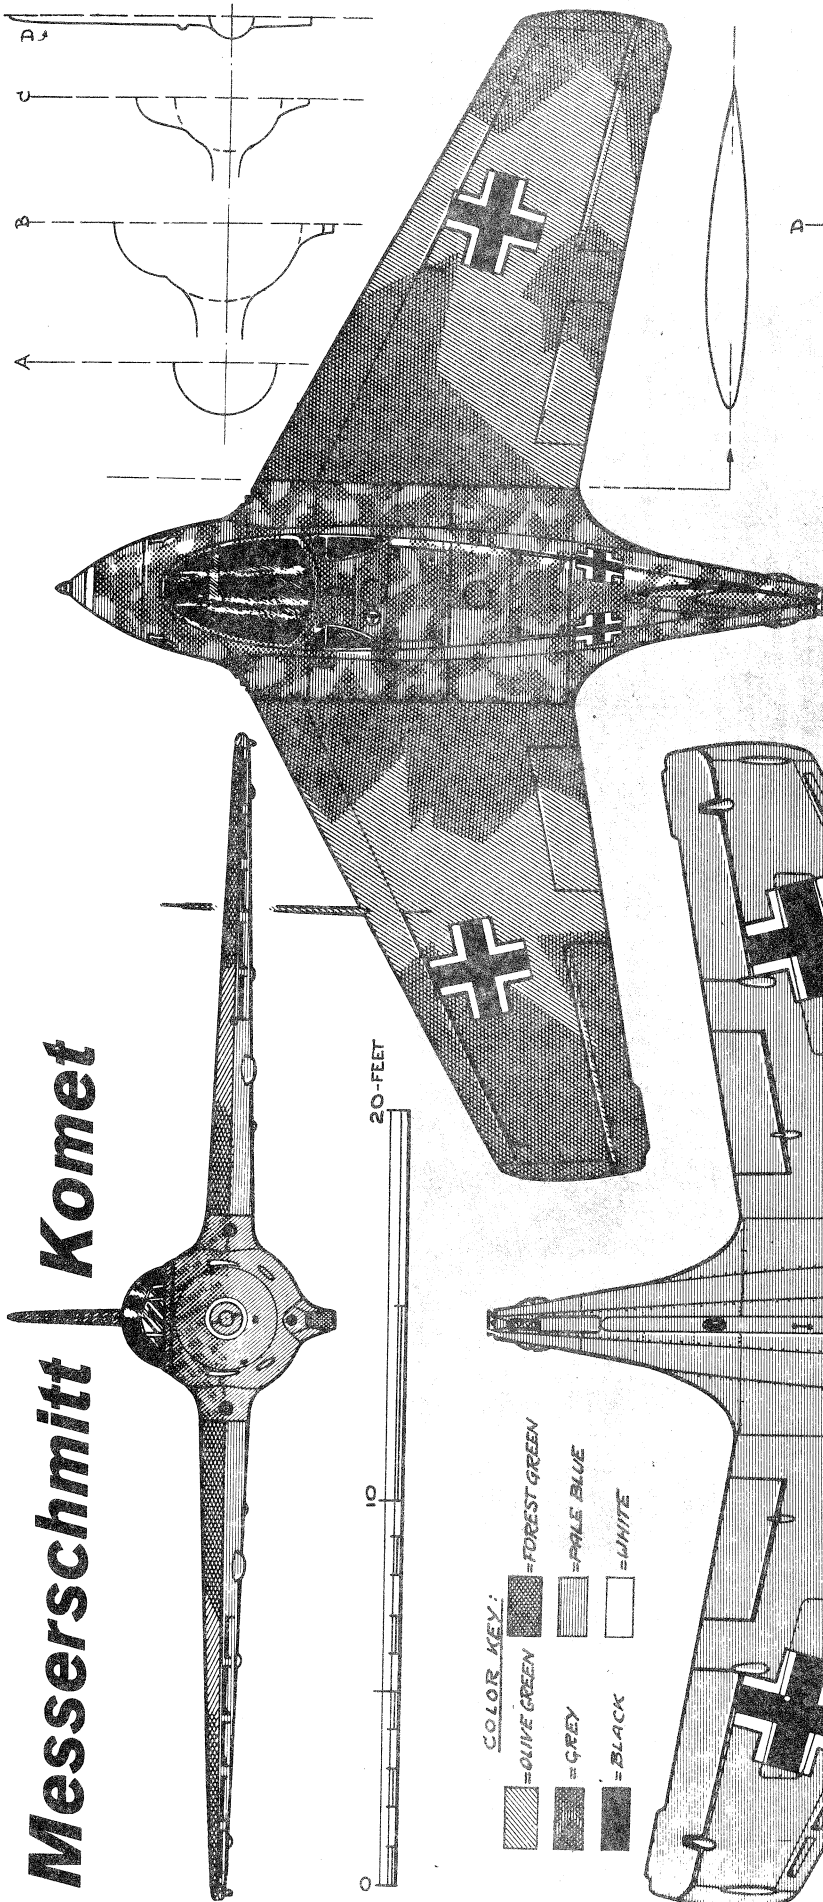

# Messerschmitt Komet

**COLOR KEY:**  
 = OLIVE GREEN    = FOREST GREEN  
 = GREY            = PALE BLUE  
 = BLACK           = WHITE

20-FOOT

**POWER PLANT:**  
 ONE WALTER HWK-509A-2 BI-FUEL,  
 LIQUID ROCKET MOTOR DEVELOPING  
 3,750-LB THRUST

**ARMAMENT:**  
 TWO 30-MM MK-108 CANNON  
 WITH SIXTY ROUNDS PER GUN.

## Scale Views by Karlstrom

DATA ON AIRCRAFT IN THIS SECTION APPEARS ON PG. 89