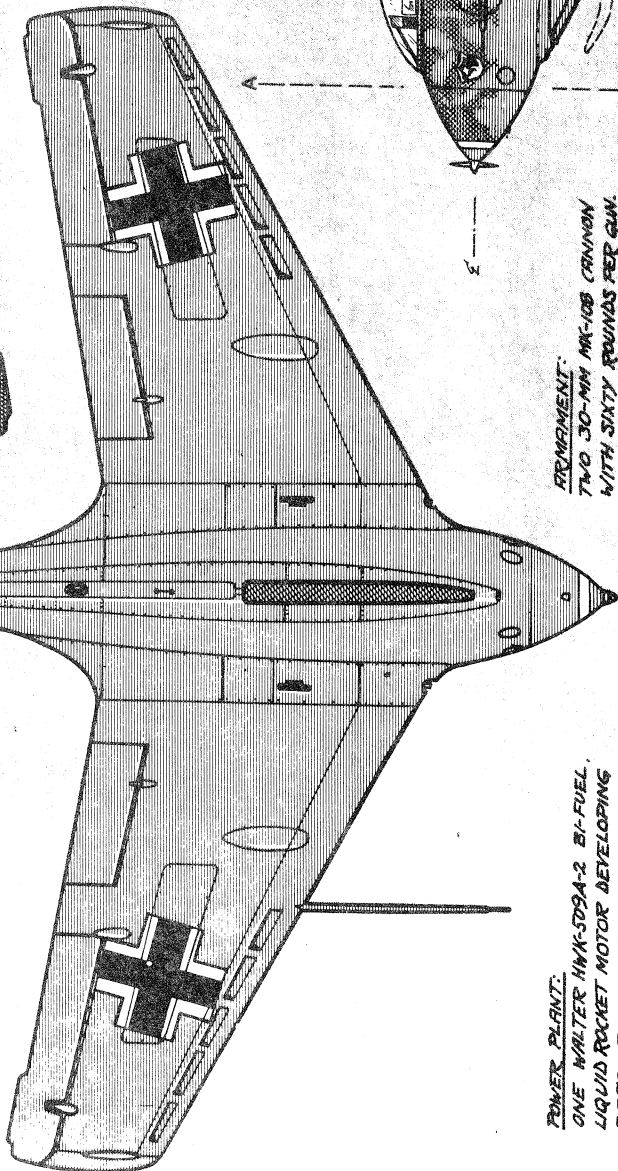

# Messerschmitt Komet

**COLOR KEY:**  
 = OLIVE GREEN    = FOREST GREEN  
 = GREY            = PALE BLUE  
 = BLACK           = WHITE

20-FOOT

**POWER PLANT:**  
 ONE WALTER HWK-509A-2 BI-FUEL,  
 LIQUID ROCKET MOTOR DEVELOPING  
 3,750-LB THRUST

**ARMAMENT:**  
 TWO 30-MM MK-108 CANNON  
 WITH SIXTY ROUNDS PER GUN.

## Scale Views by Karlstrom

DATA ON AIRCRAFT IN THIS SECTION APPEARS ON PG. 89