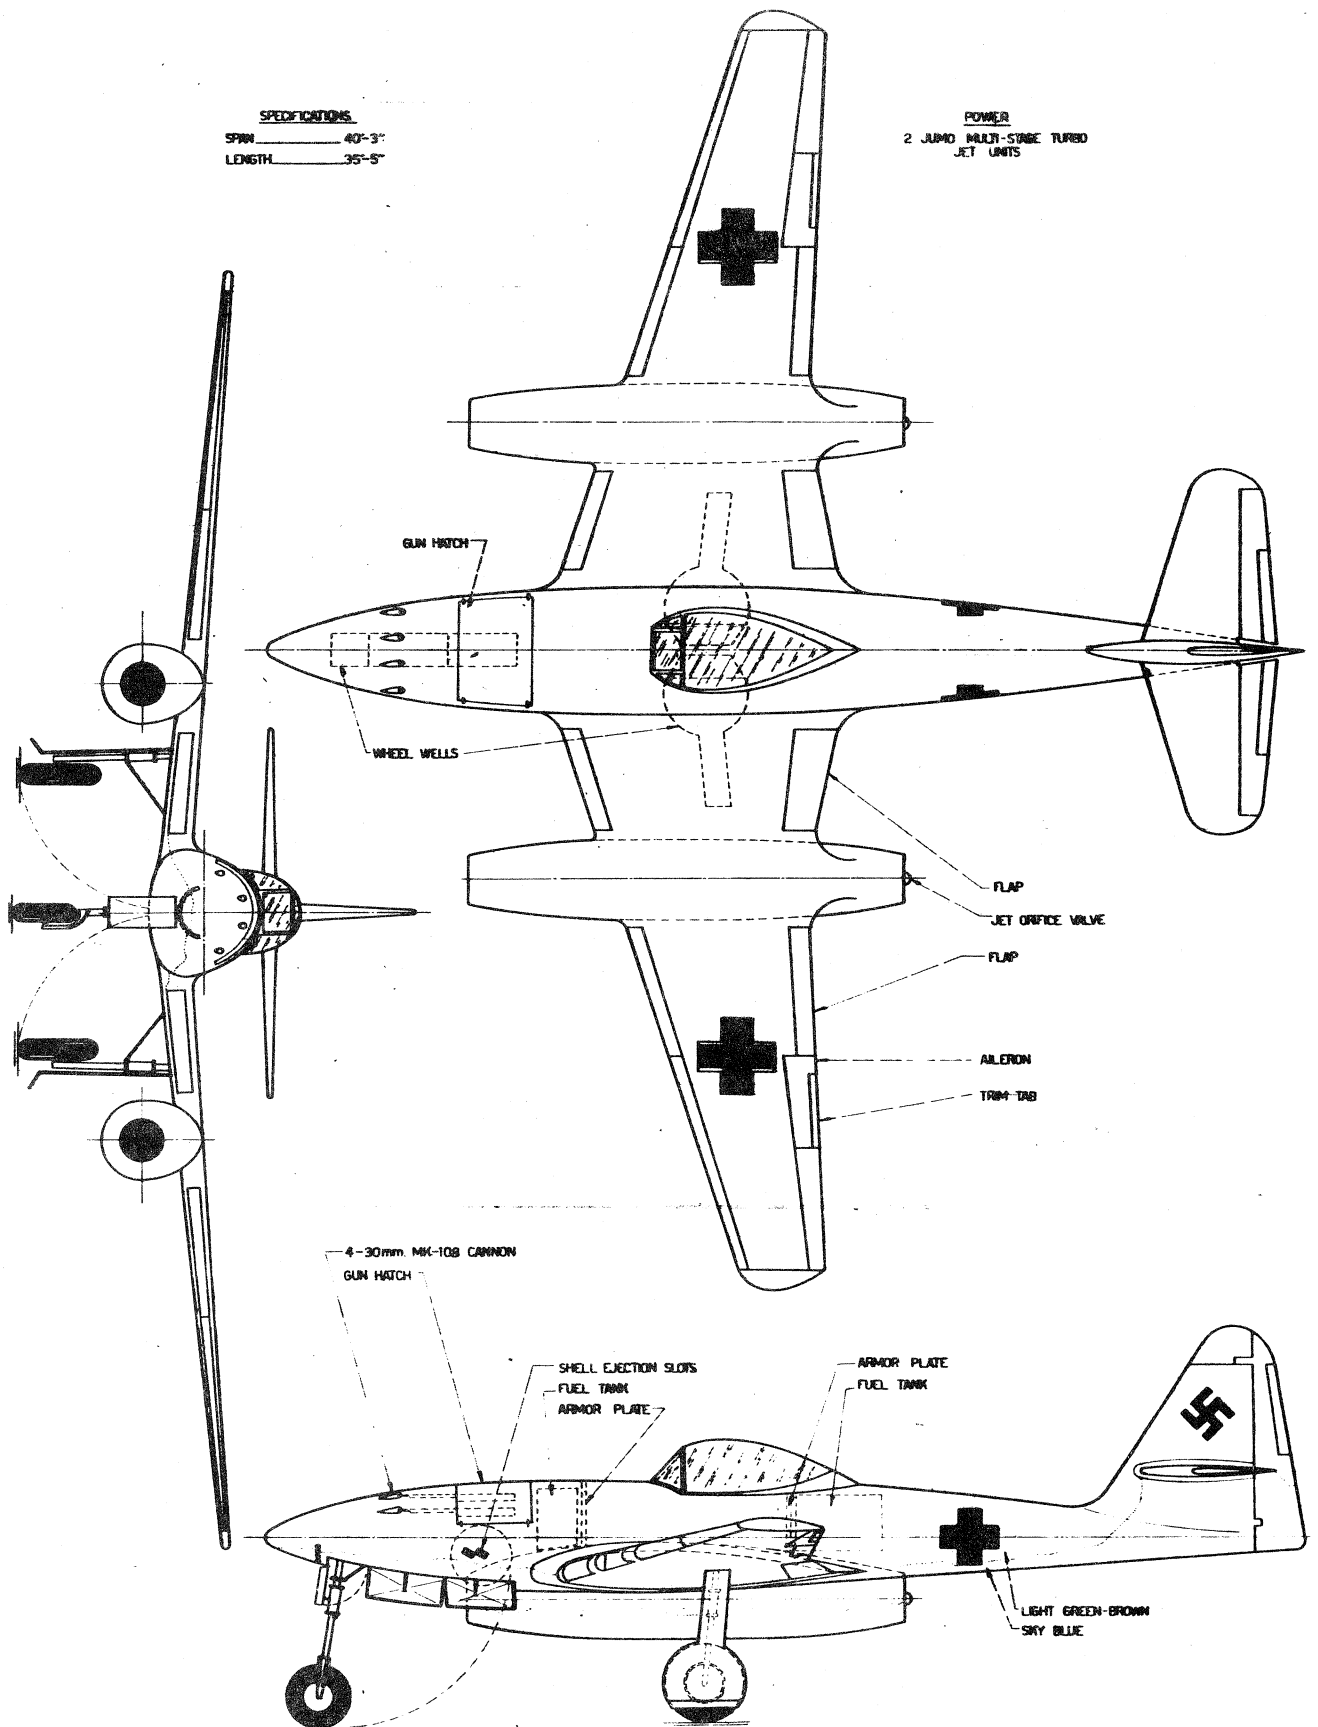

SPECIFICATIONS
 SPAN _____ 40'-3"
 LENGTH _____ 35'-5"

POWER
 2 JUMO MULTI-STAGE TURBO
 JET UNITS

ONLY RIGHT HAND JET IS SHOWN
 IN THIS VIEW FOR CLARITY.

0 1 2 3 4 5
 SCALE

ME-262
 SCHMELBE (Swallow)
 FIGHTER-BOMBER