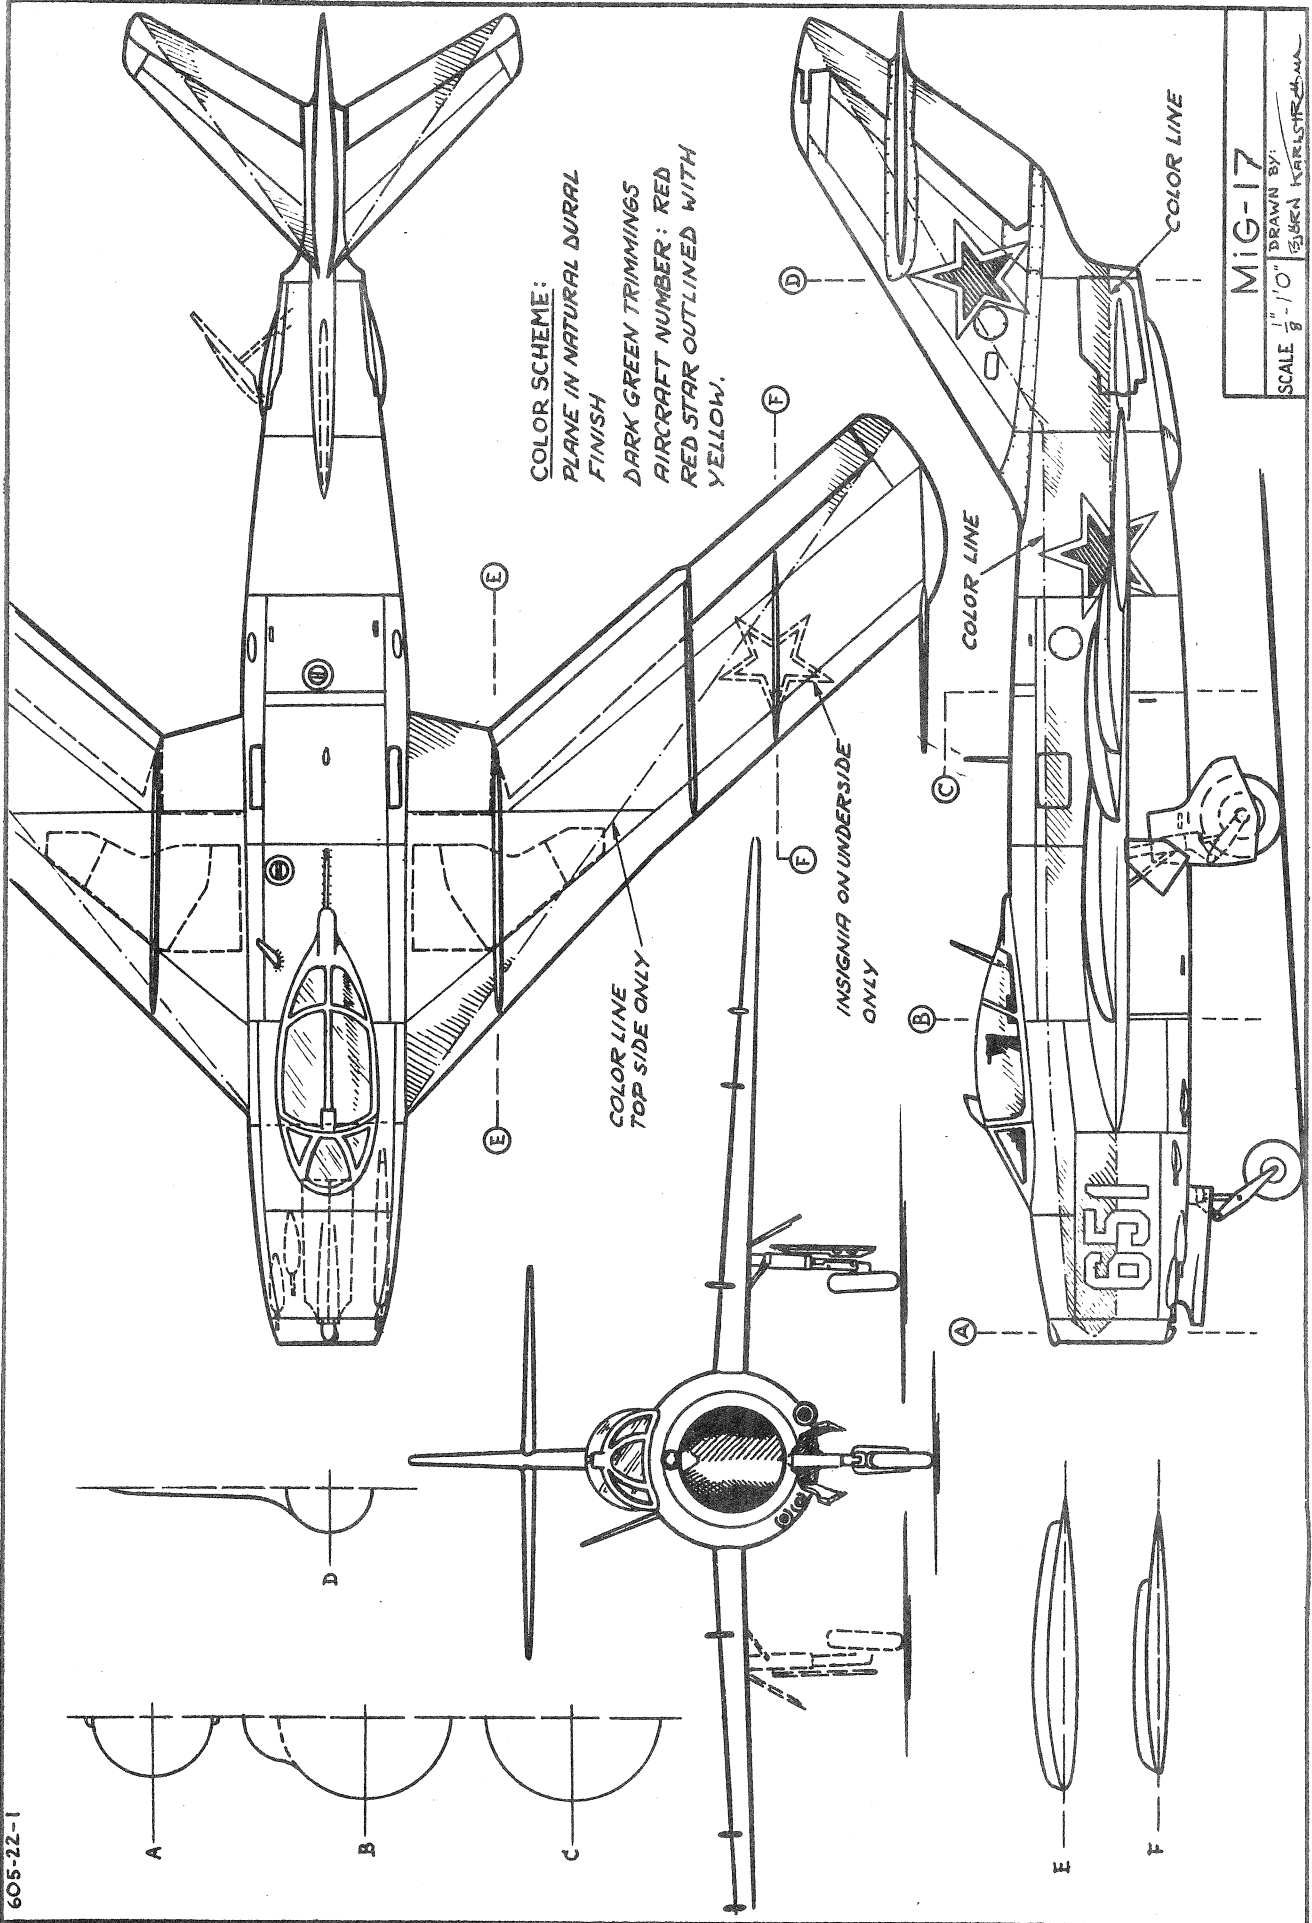

605-22-1

COLOR SCHEME:
 PLANE IN NATURAL DURAL
 FINISH
 DARK GREEN TRIMMINGS
 AIRCRAFT NUMBER: RED
 RED STAR OUTLINED WITH
 YELLOW.

COLOR LINE
 TOP SIDE ONLY

INSIGNIA ON UNDERSIDE
 ONLY

MIG-17

SCALE 1" = 10"
 DRAWN BY:
 EUGEN KARLSTROM