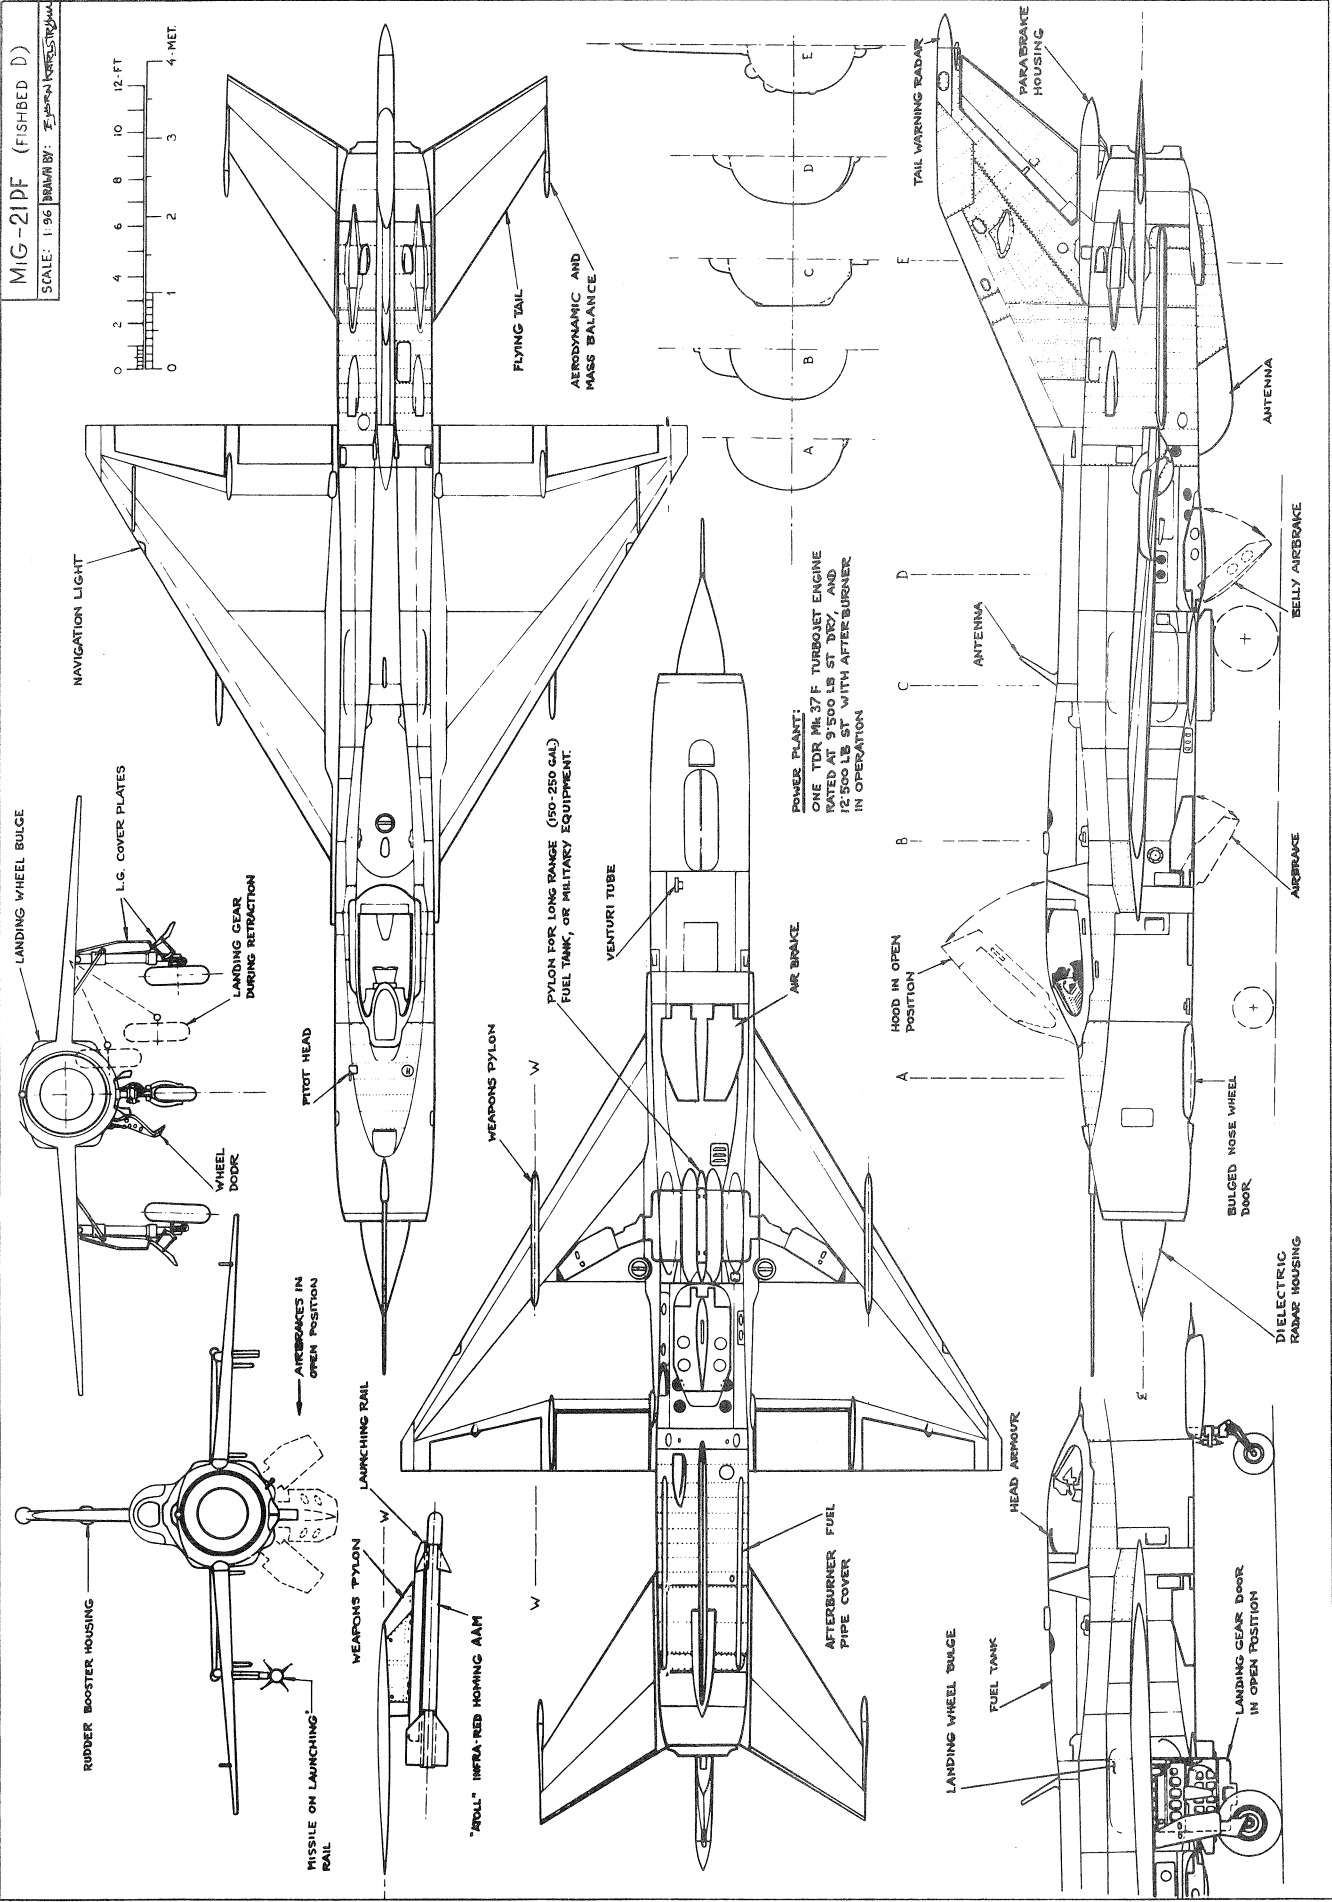

MIG-21PF (FISHBED D)

SCALE: 1:96 DRAWN BY: E. J. KOSTER/ST/100

RUSSIAN MiG-21F (NATO Code: Fishbed-D)