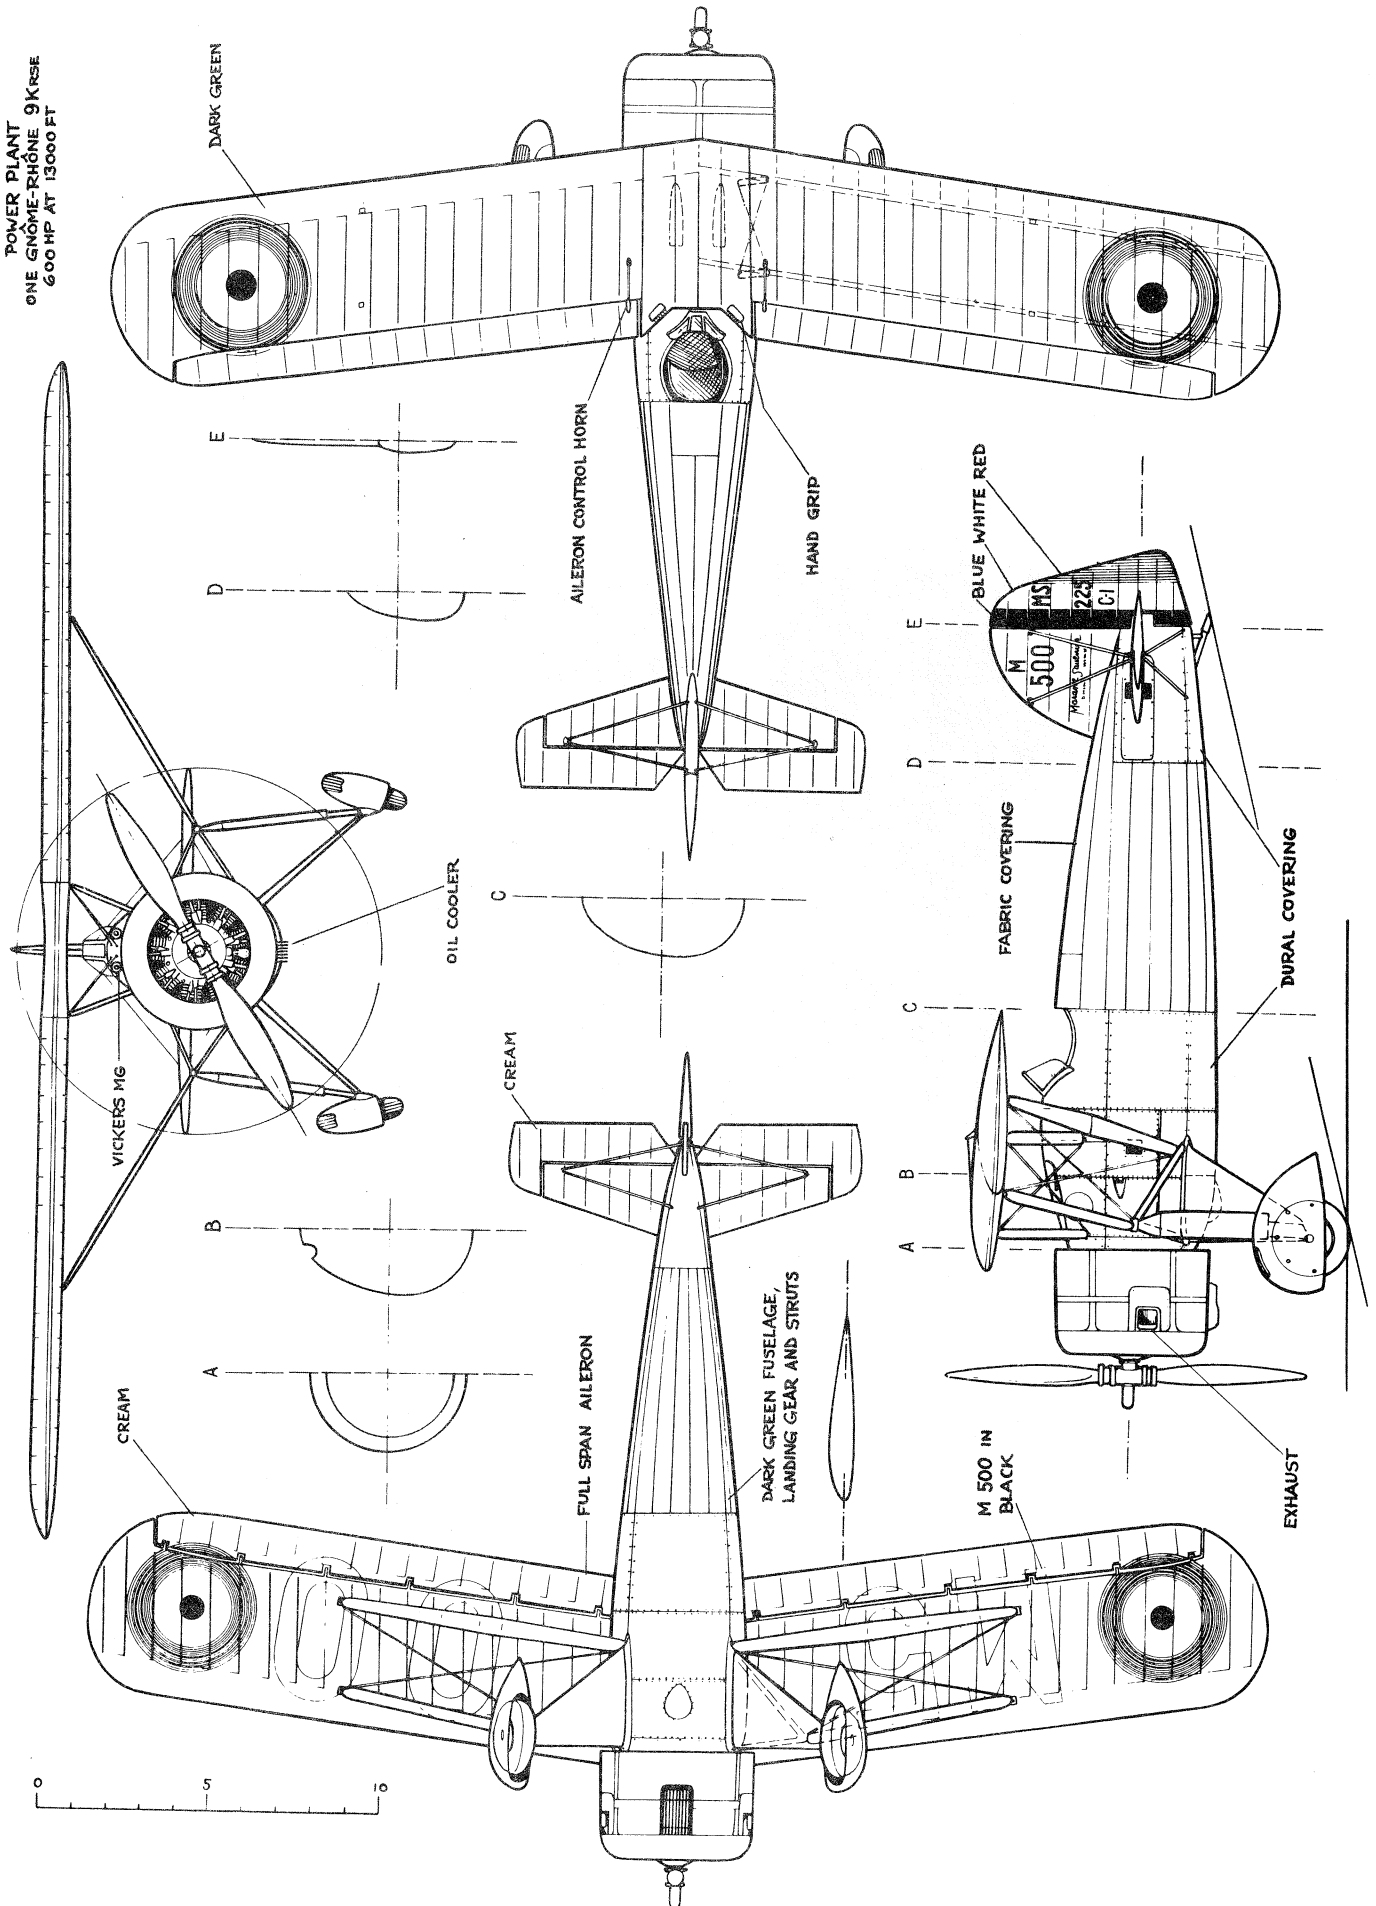

POWER PLANT
 ONE Gnome-Rhône 9KRe
 600 HP AT 13,000 FT

MORANE-SAULNIER M.S. 225-275