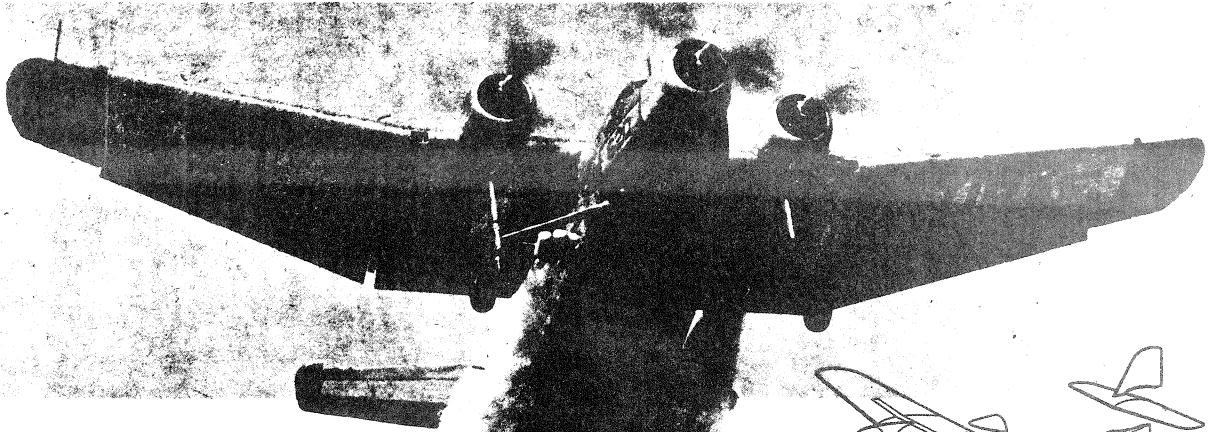

Raider C-125

northrop

Air Force's new "light" assault transport Raider uses Jato rocket units to help lift its 40,000 lb. load over obstacles