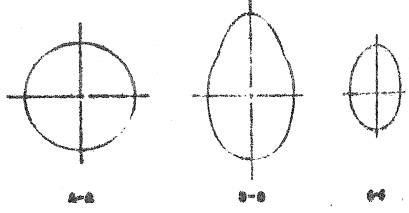

NORTHROP N-3PB

MILITARY SEAPLANE
(NORWAY)

TOP SPEED 135 MPH
POWERED BY
1800 HP DORANT CYCLONE

0 20 40 60 80
SCALE IN INCHES

FUSELAGE SECTIONS

ROOT SECTION

TIP SECTION

RED
WHITE
BLUE

FLAT SECTIONS