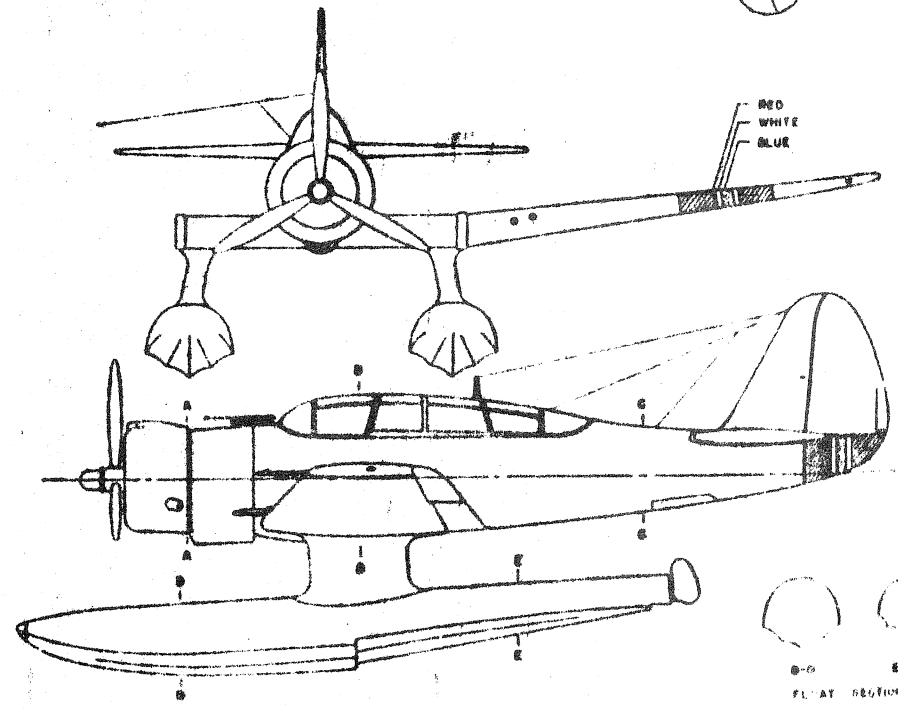

NORTHROP N-3PB

MILITARY SEAPLANE
(NORWAY)

TOP SPEED 135 MPH
POWERED BY
1800 HP DORANT CYCLONE

0 20 40 60 80
SCALE IN INCHES

FUSELAGE SECTIONS

ROOT SECTION

TIP SECTION

RED
WHITE
BLUE

FLAT SECTIONS