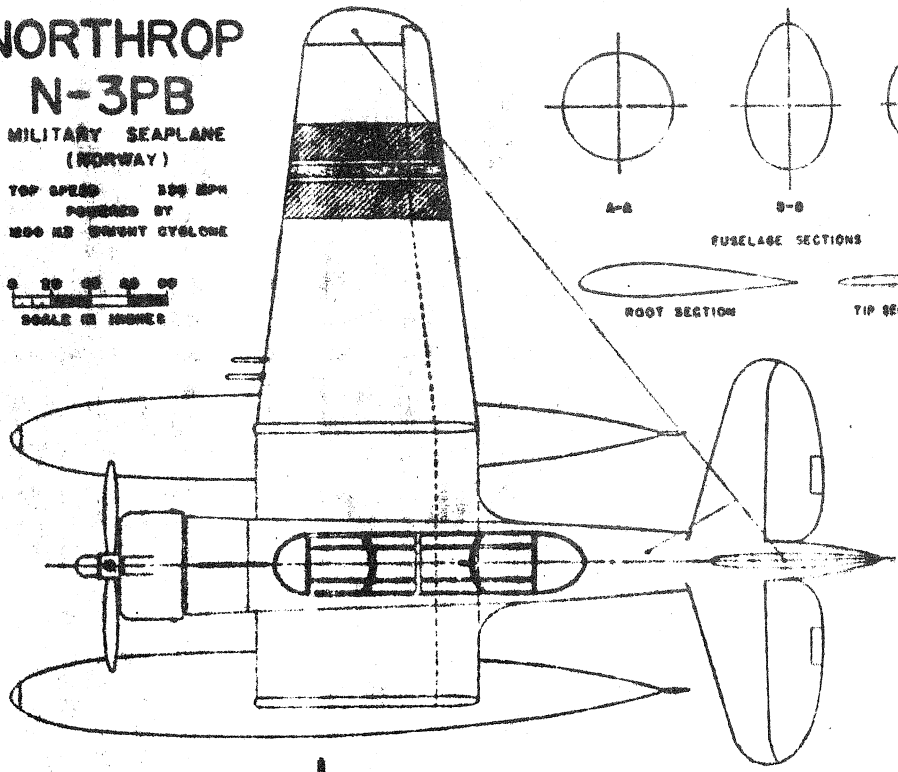

NORTHROP N-3PB

MILITARY SEAPLANE
(NORWAY)

TOP SPEED 135 MPH
POWERED BY
1800 HP DORANT CYCLONE

0 20 40 60 80
SCALE IN INCHES

FUSELAGE SECTIONS

ROOT SECTION

TIP SECTION

RED
WHITE
BLUE

FLAT SECTIONS