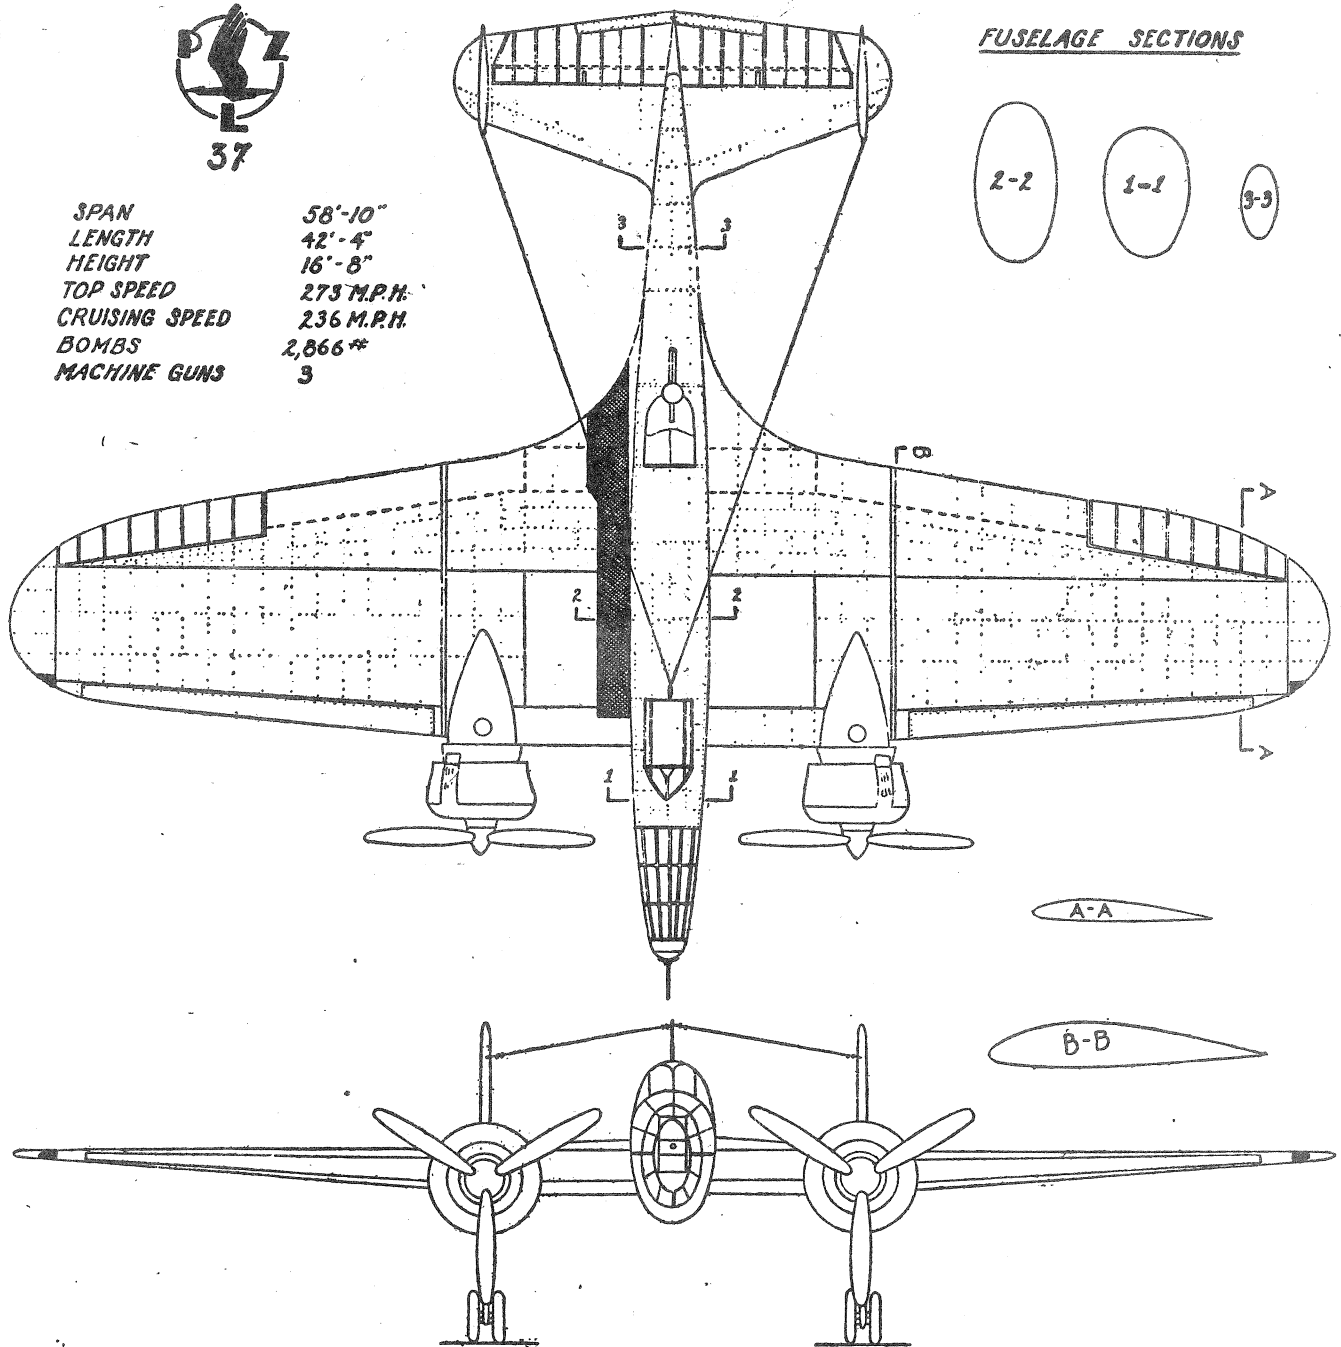

PLANS FOR THE P.Z.L. P-37

SPAN 58'-10"  
 LENGTH 42'-4"  
 HEIGHT 16'-8"  
 TOP SPEED 275 M.P.H.  
 CRUISING SPEED 236 M.P.H.  
 BOMBS 2,866#  
 MACHINE GUNS 3

FUSELAGE SECTIONS

LEONARD WIECZOREK