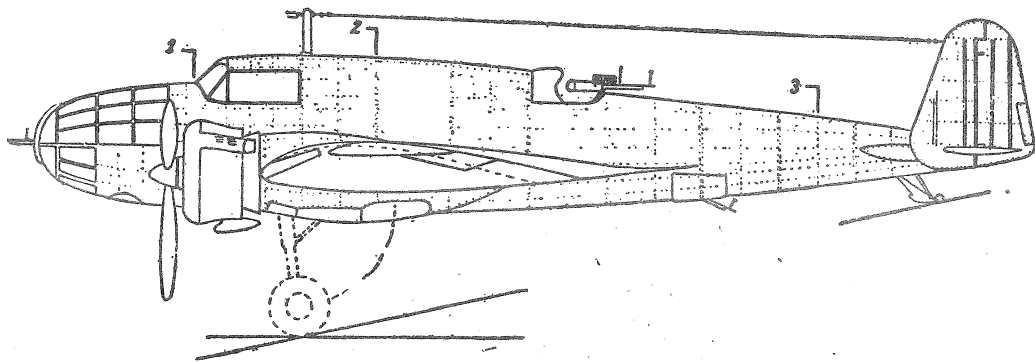

PLANS FOR THE P.Z.L. P-37

SPAN 58'-10"  
 LENGTH 42'-4"  
 HEIGHT 16'-8"  
 TOP SPEED 275 M.P.H.  
 CRUISING SPEED 236 M.P.H.  
 BOMBS 2,866#  
 MACHINE GUNS 3

FUSELAGE SECTIONS

LEONARD WIECZOREK