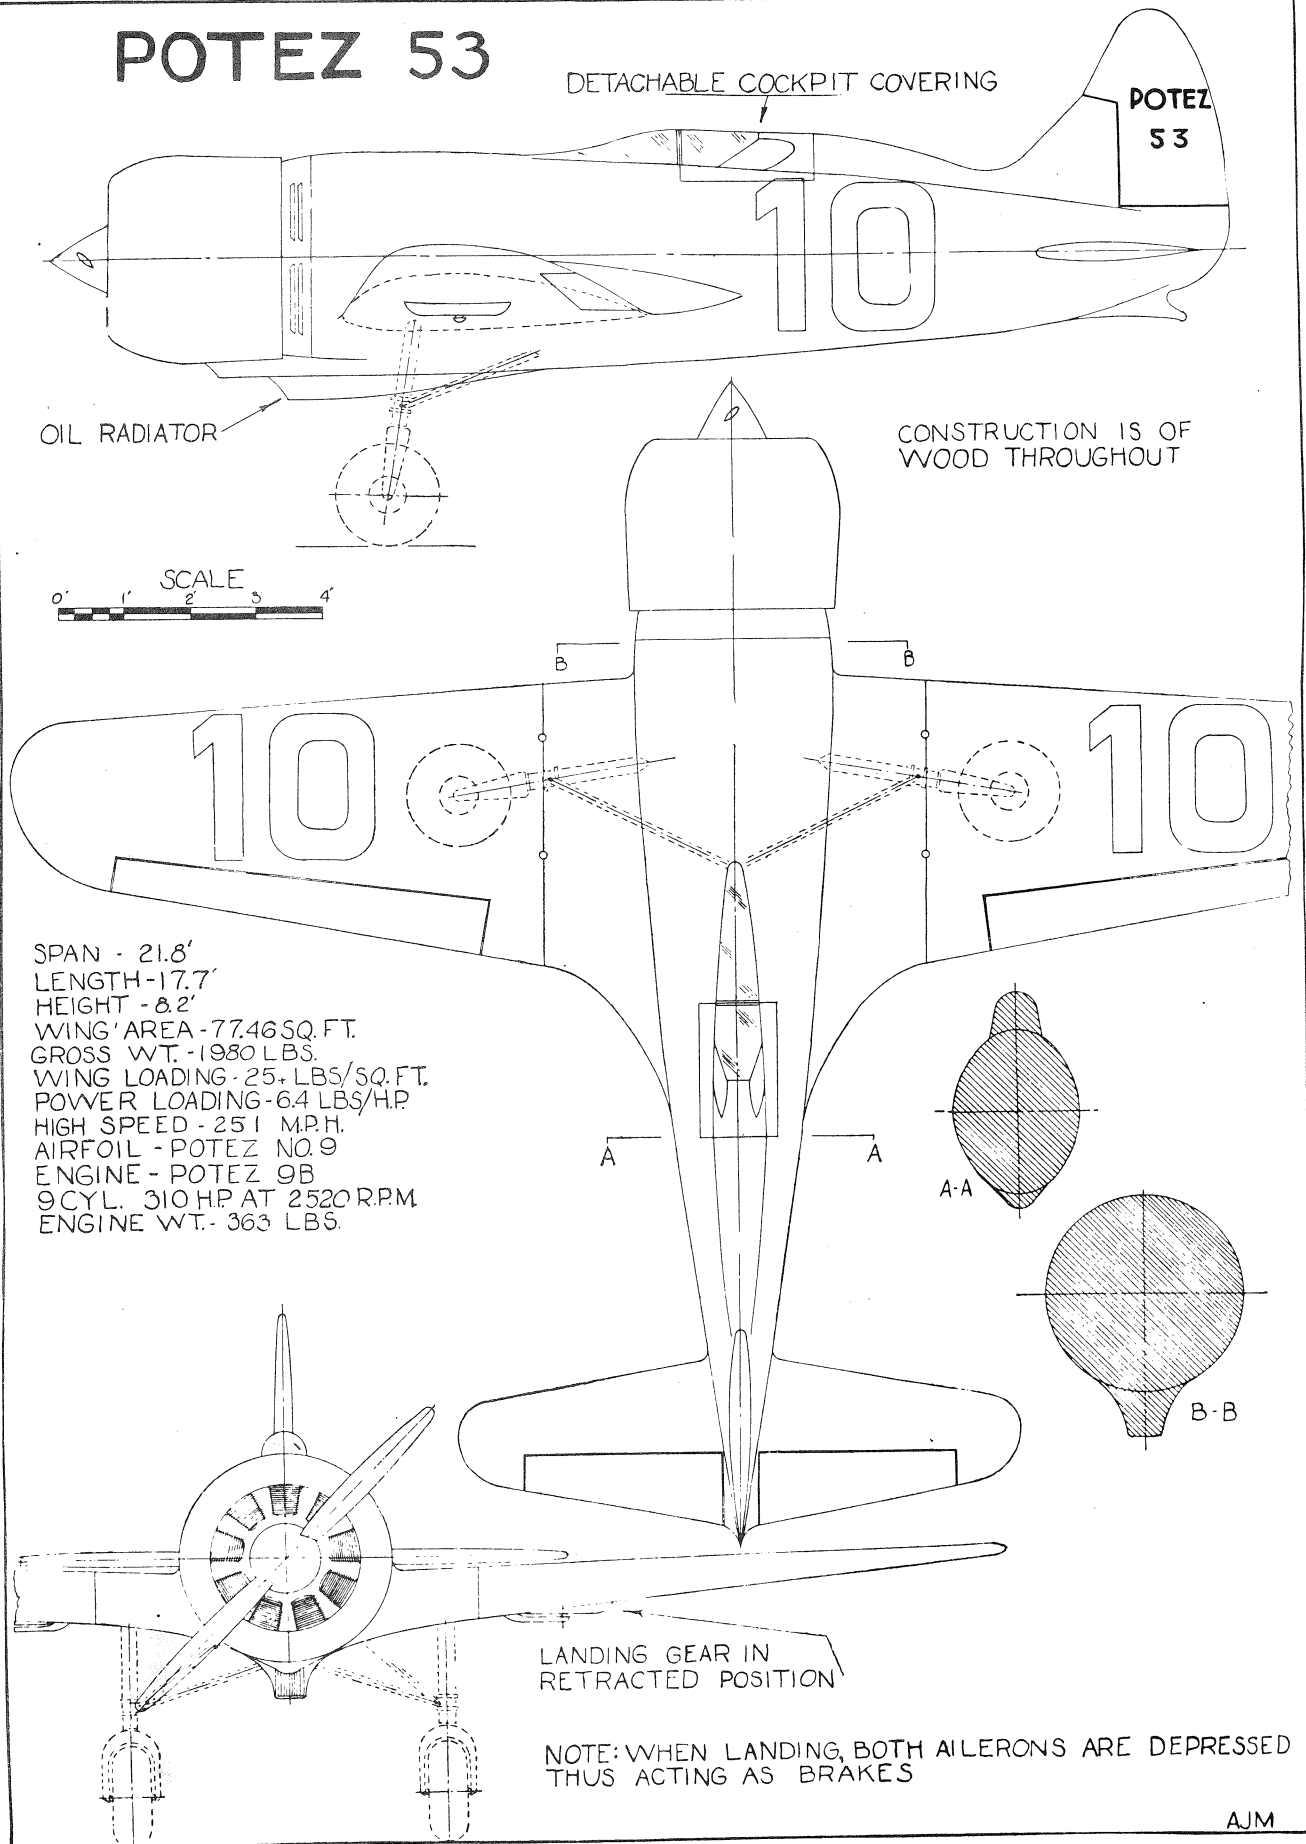

POTEZ 53

DETACHABLE COCKPIT COVERING

POTEZ
53

OIL RADIATOR

CONSTRUCTION IS OF
WOOD THROUGHOUT

SPAN - 21.8'
 LENGTH - 17.7'
 HEIGHT - 8.2'
 WING AREA - 77.46 SQ. FT.
 GROSS WT. - 1980 LBS.
 WING LOADING - 25+ LBS/SQ. FT.
 POWER LOADING - 6.4 LBS/H.P.
 HIGH SPEED - 251 M.P.H.
 AIRFOIL - POTEZ NO. 9
 ENGINE - POTEZ 9B
 9 CYL. 310 HP AT 2520 R.P.M.
 ENGINE WT. - 363 LBS.

LANDING GEAR IN
RETRACTED POSITION

NOTE: WHEN LANDING, BOTH AILERONS ARE DEPRESSED
THUS ACTING AS BRAKES