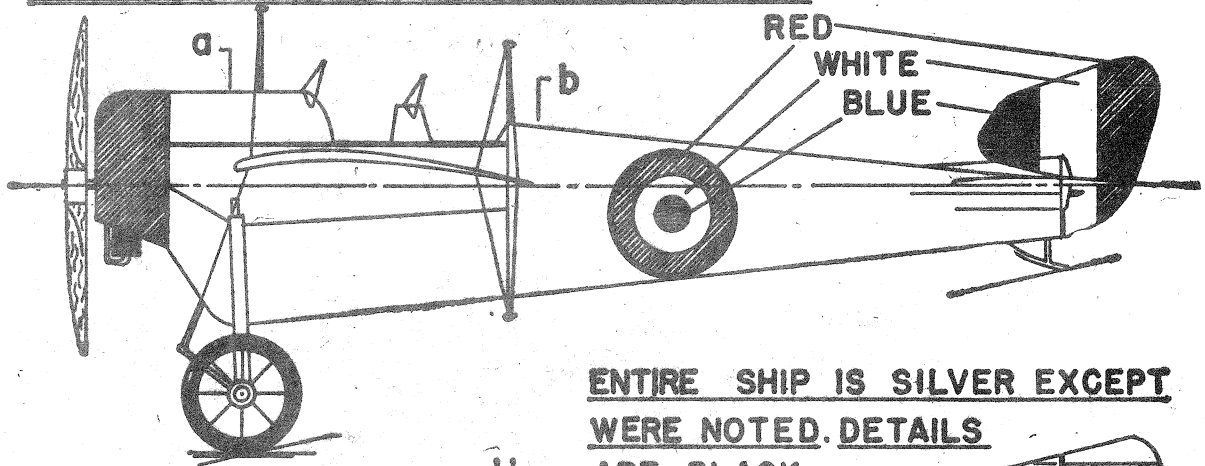

FRENCH R.E.P. MONOPLANE OF 1914.

POWERED BY AN 80 H.P. GNOME ROTARY THIS SHIP
HAD A TOP SPEED OF 78 M.P.H.

ENTIRE SHIP IS SILVER EXCEPT
WERE NOTED. DETAILS
ARE BLACK.

DRAWN BY Wittman