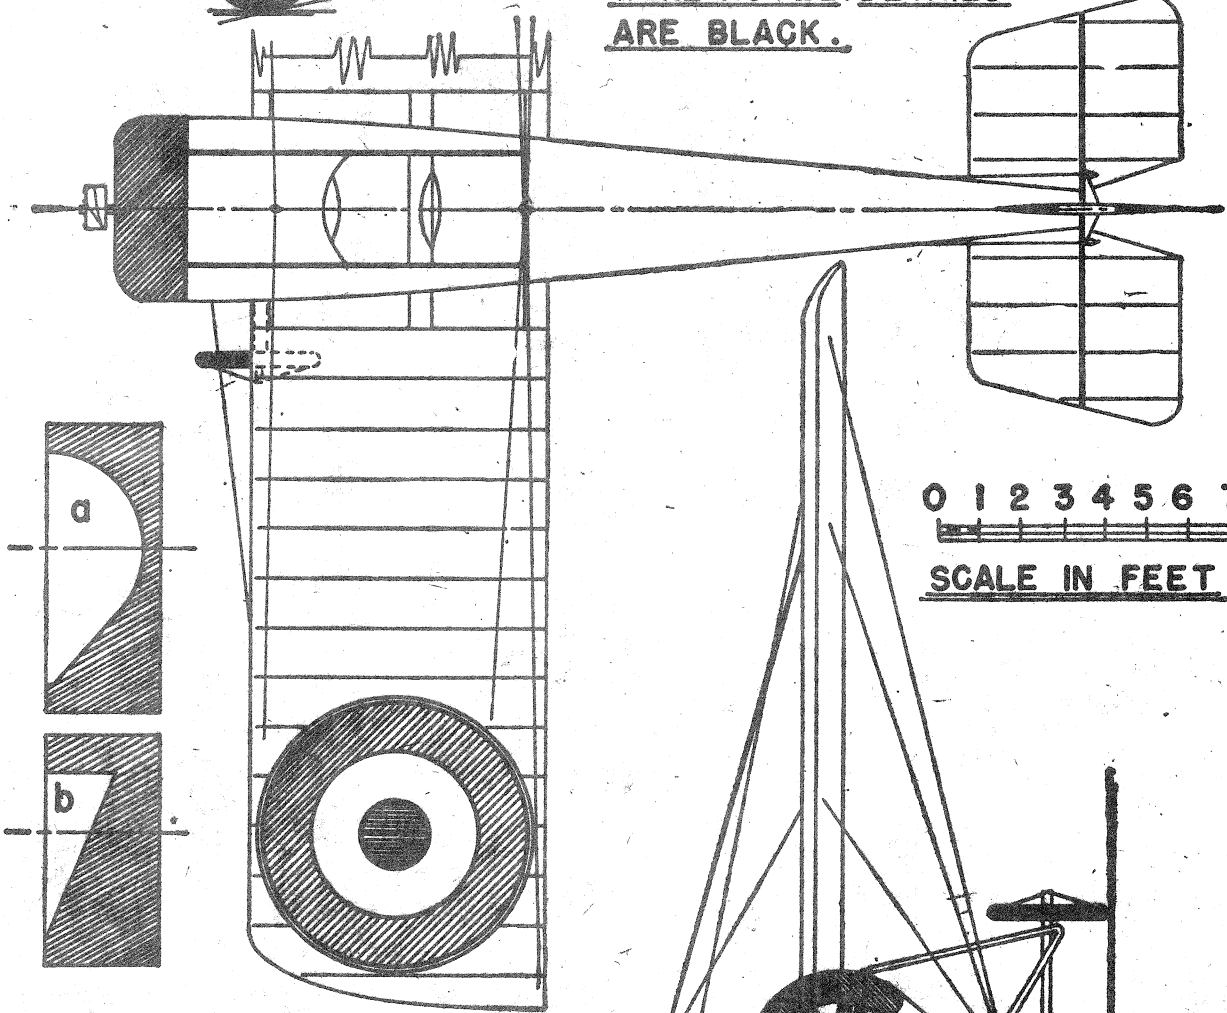

FRENCH R.E.P. MONOPLANE OF 1914.

POWERED BY AN 80 H.P. GNOME ROTARY THIS SHIP
HAD A TOP SPEED OF 78 M.P.H.

ENTIRE SHIP IS SILVER EXCEPT
WERE NOTED. DETAILS
ARE BLACK.

DRAWN BY Wittman