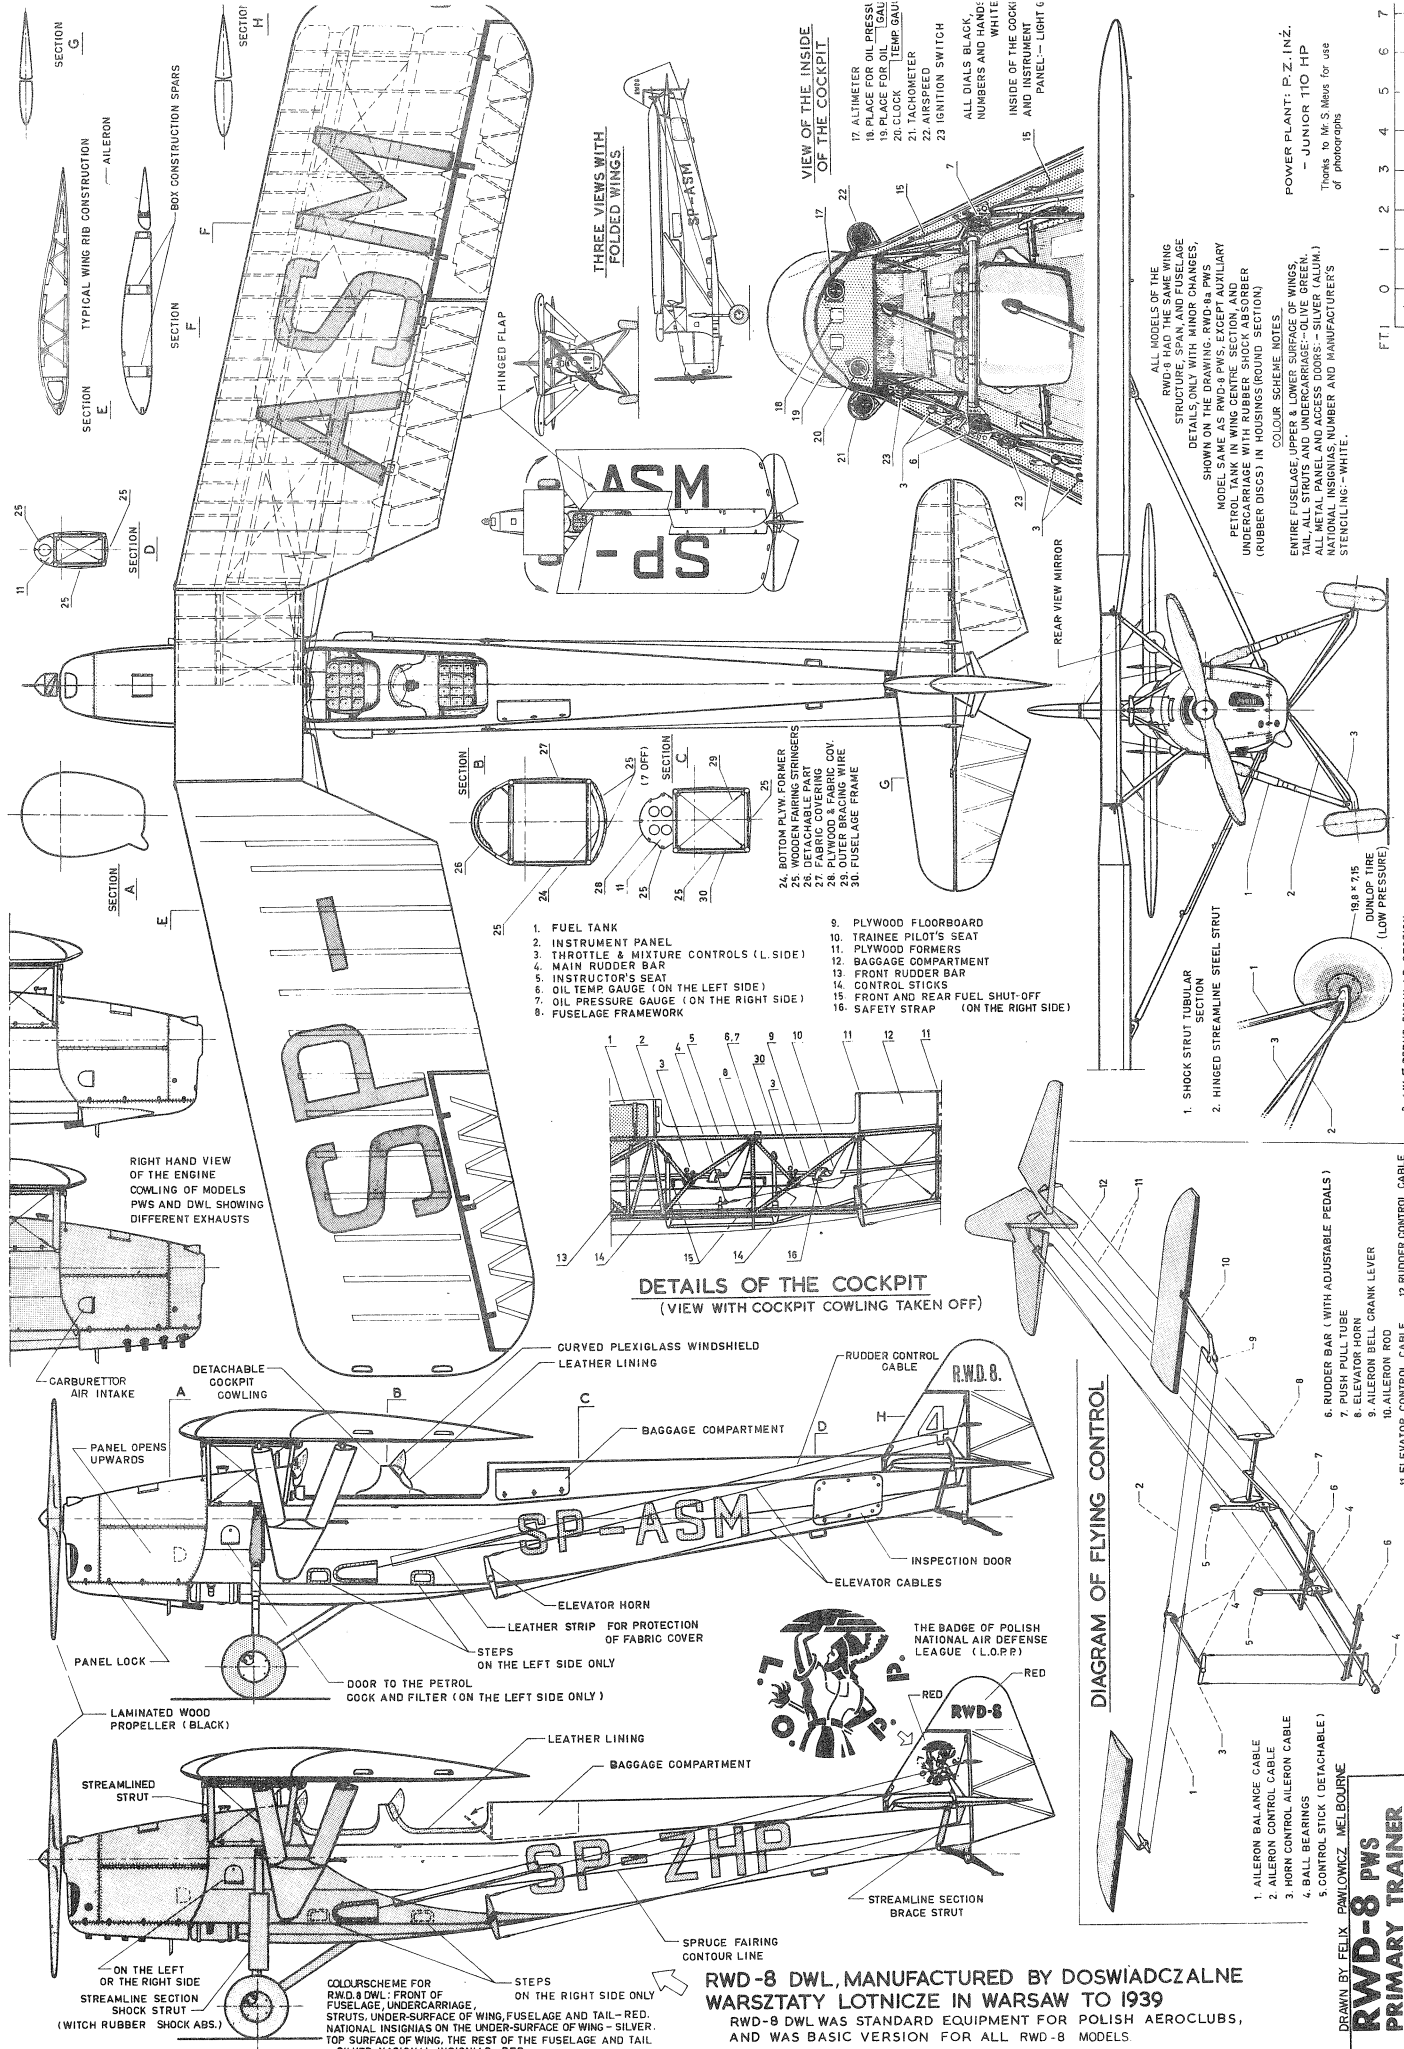

Third in our series of subjects specially selected for

DRAWN BY FELIX PAWLOWICZ, MELBOURNE

**RWD-8 PWS**  
**PRIMARY TRAINER**

RWD-8 DWL, MANUFACTURED BY DOSWIADCZALNE WARSZTATY LOTNICZE IN WARSAW TO 1939  
RWD-8 DWL WAS STANDARD EQUIPMENT FOR POLISH AEROCLUBS, AND WAS BASIC VERSION FOR ALL RWD-8 MODELS