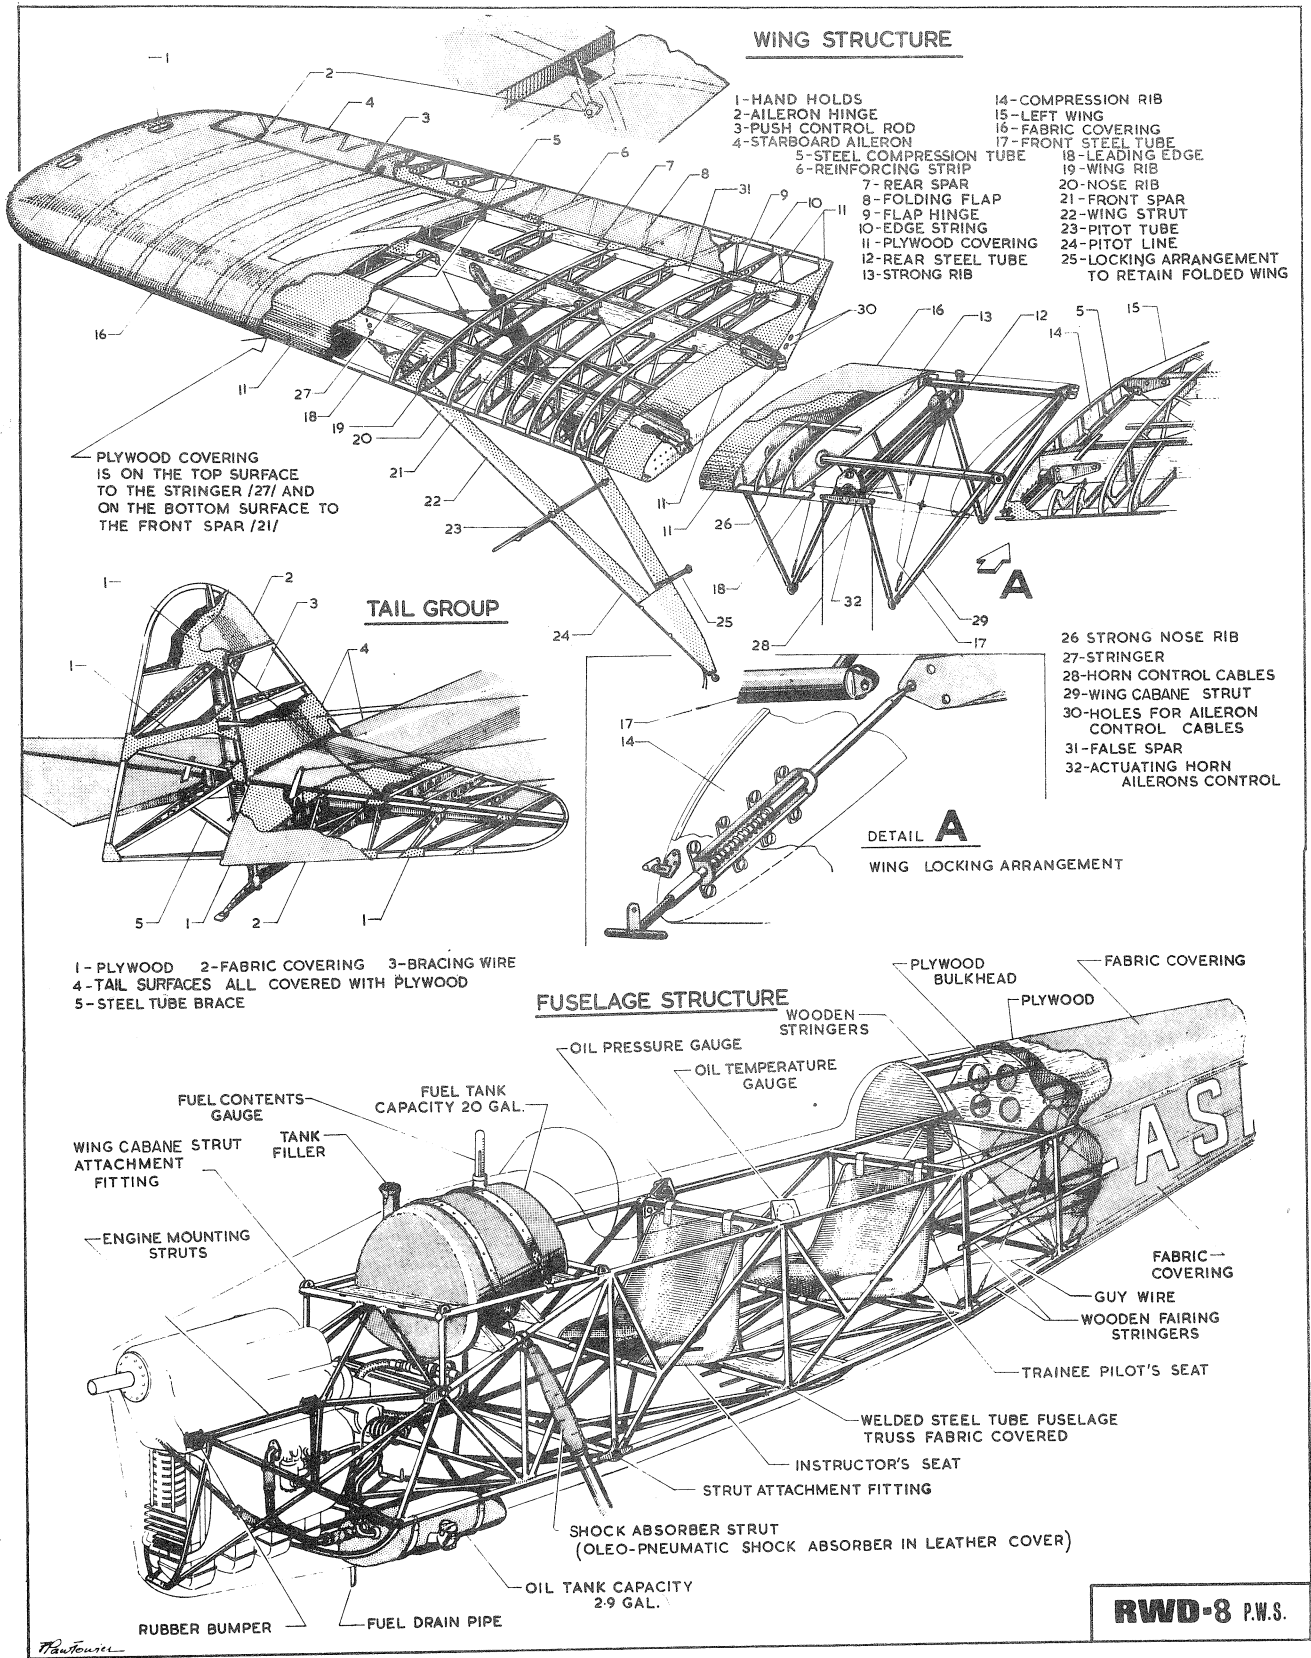

Third in our series of subjects specially selected for

DRAWN BY FELIX PAWLOWICZ, MELBOURNE

**RWD-8 PWS**  
**PRIMARY TRAINER**

RWD-8 DWL, MANUFACTURED BY DOSWIADCZALNE WARSZTATY LOTNICZE IN WARSAW TO 1939  
RWD-8 DWL WAS STANDARD EQUIPMENT FOR POLISH AEROCLUBS, AND WAS BASIC VERSION FOR ALL RWD-8 MODELS