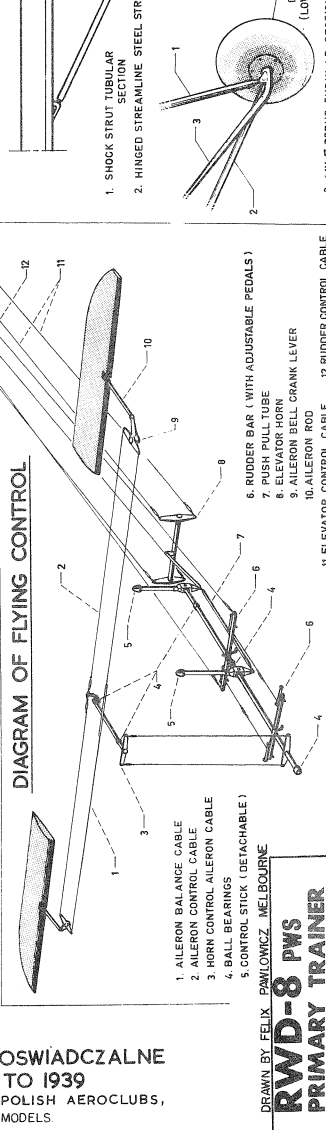

Third in our series of subjects specially selected for

DRAWN BY FELIX PAWLOWICZ, MELBOURNE

**RWD-8 PWS**  
**PRIMARY TRAINER**

RWD-8 DWL, MANUFACTURED BY DOSWIADCZALNE WARSZTATY LOTNICZE IN WARSAW TO 1939  
RWD-8 DWL WAS STANDARD EQUIPMENT FOR POLISH AEROCLUBS, AND WAS BASIC VERSION FOR ALL RWD-8 MODELS