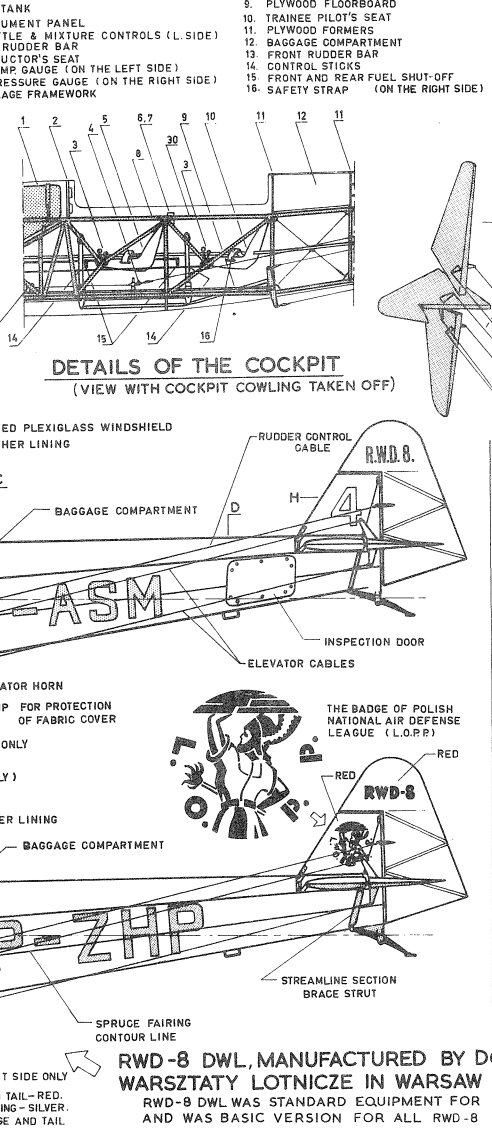

Third in our series of subjects specially selected for

DRAWN BY FELIX PAWLOWICZ, MELBOURNE

**RWD-8 PWS**  
**PRIMARY TRAINER**

RWD-8 DWL, MANUFACTURED BY DOSWIADCZALNE WARSZTATY LOTNICZE IN WARSAW TO 1939  
RWD-8 DWL WAS STANDARD EQUIPMENT FOR POLISH AEROCLUBS, AND WAS BASIC VERSION FOR ALL RWD-8 MODELS