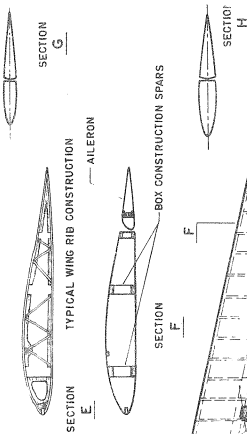

Third in our series of subjects specially selected for

DRAWN BY FELIX PAWLOWICZ, MELBOURNE

**RWD-8 PWS**  
**PRIMARY TRAINER**

RWD-8 DWL, MANUFACTURED BY DOSWIADCZALNE WARSZTATY LOTNICZE IN WARSAW TO 1939  
RWD-8 DWL WAS STANDARD EQUIPMENT FOR POLISH AEROCLUBS, AND WAS BASIC VERSION FOR ALL RWD-8 MODELS