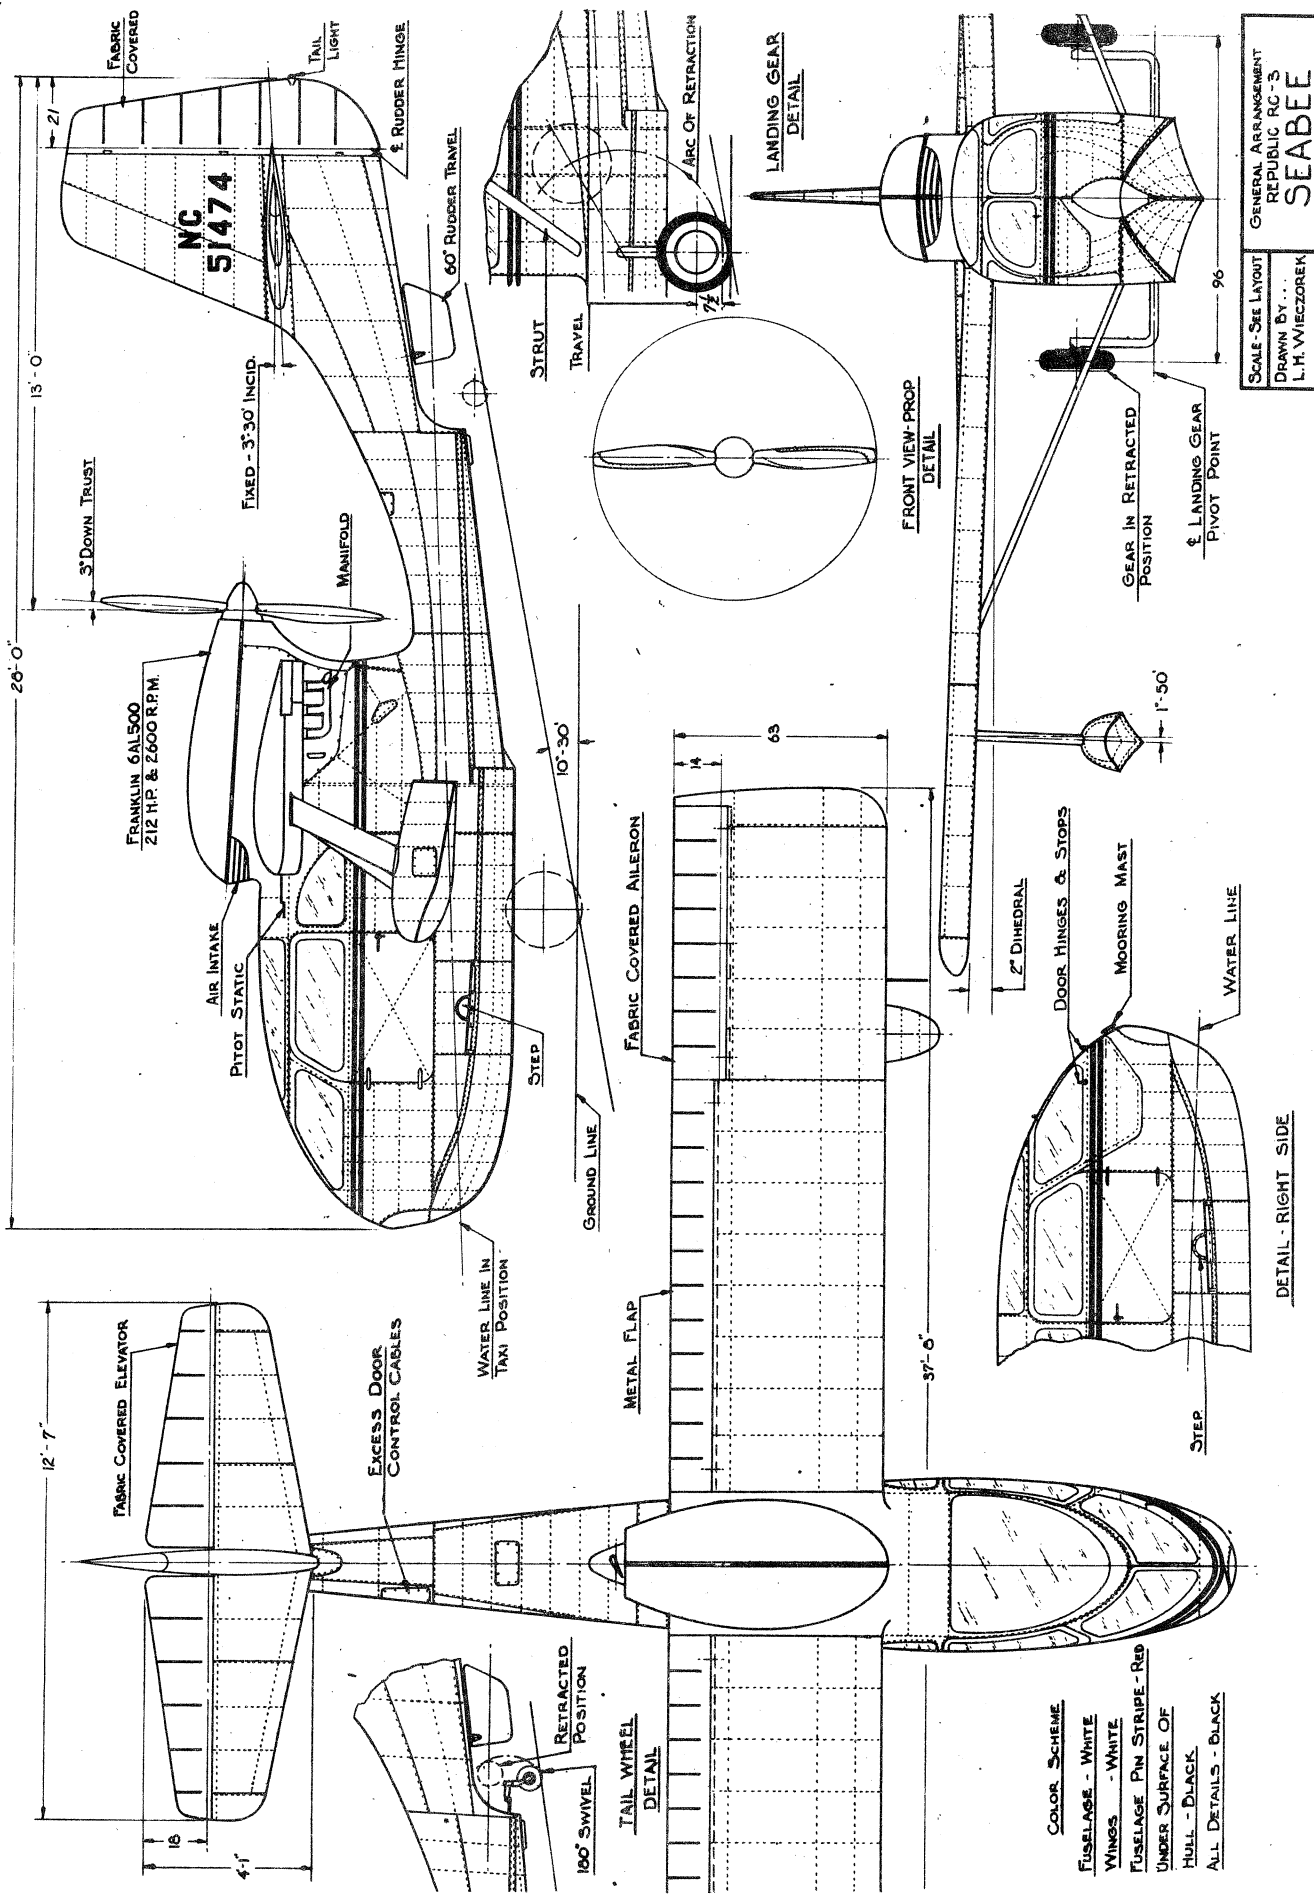

**FUSELAGE & WING SECTIONS
ALL SQUARES 16**

SCALE - NOTED
DRAWN BY...
L. H. WIECZOREK
SEABEE
LAYOUTS
REPUBLIC RC-3

COLOR SCHEME
 FUSELAGE - WHITE
 WINGS - WHITE
 FUSELAGE FIN STRIPE - RED
 UNDER SURFACE OF
 HULL - BLACK
 ALL DETAILS - BLACK

SCALE - SEE LAYOUT
 GENERAL ARRANGEMENT
 REPUBLIC RC-3
 DRAWN BY...
 L.H. WIECZOREK
SEABEE