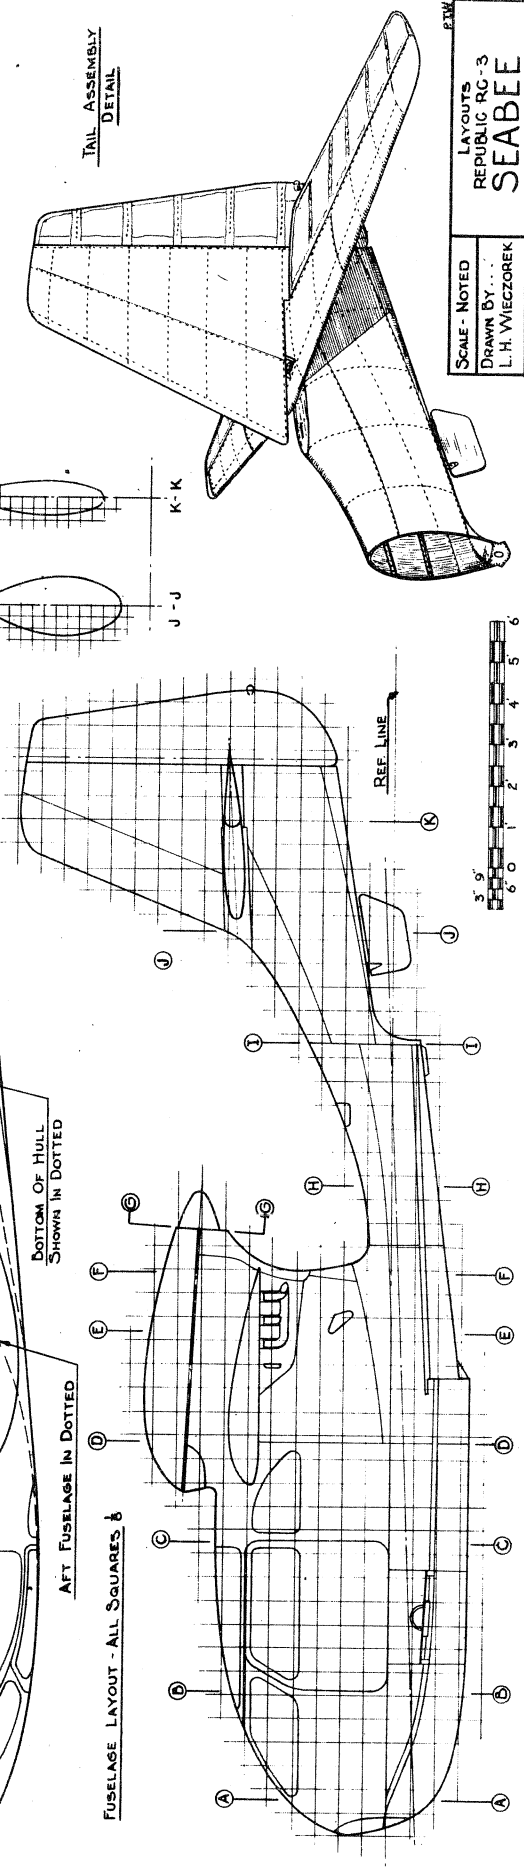

**FUSELAGE & WING SECTIONS
ALL SQUARES 16**

SCALE - NOTED
DRAWN BY...
L. H. WIECZOREK
SEABEE
LAYOUTS
REPUBLIC RC-3

COLOR SCHEME
 FUSELAGE - WHITE
 WINGS - WHITE
 FUSELAGE FIN STRIPE - RED
 UNDER SURFACE OF
 HULL - BLACK
 ALL DETAILS - BLACK

SCALE - SEE LAYOUT
 GENERAL ARRANGEMENT
 REPUBLIC RC-3
 DRAWN BY...
 L.H. WIECZOREK
SEABEE