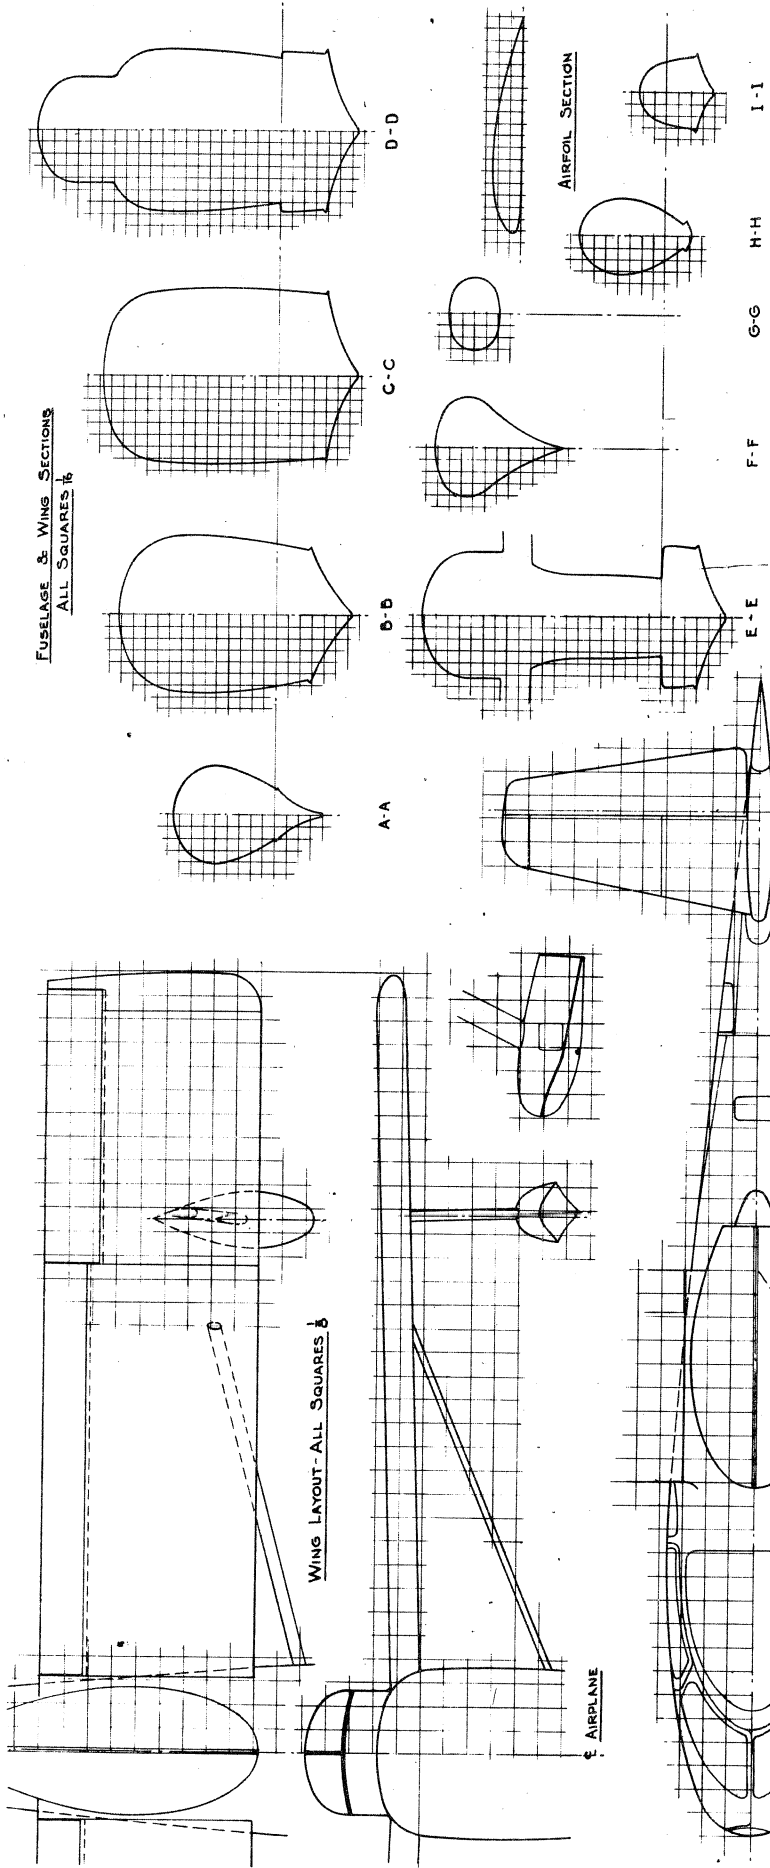

**FUSELAGE & WING SECTIONS
ALL SQUARES 16**

SCALE - NOTED
DRAWN BY...
L. H. WIECZOREK
SEABEE
LAYOUTS
REPUBLIC RC-3

COLOR SCHEME
 FUSELAGE - WHITE
 WINGS - WHITE
 FUSELAGE FIN STRIPE - RED
 UNDER SURFACE OF
 HULL - BLACK
 ALL DETAILS - BLACK

SCALE - SEE LAYOUT
 GENERAL ARRANGEMENT
 REPUBLIC RC-3
 DRAWN BY...
 L.H. WIECZOREK
SEABEE