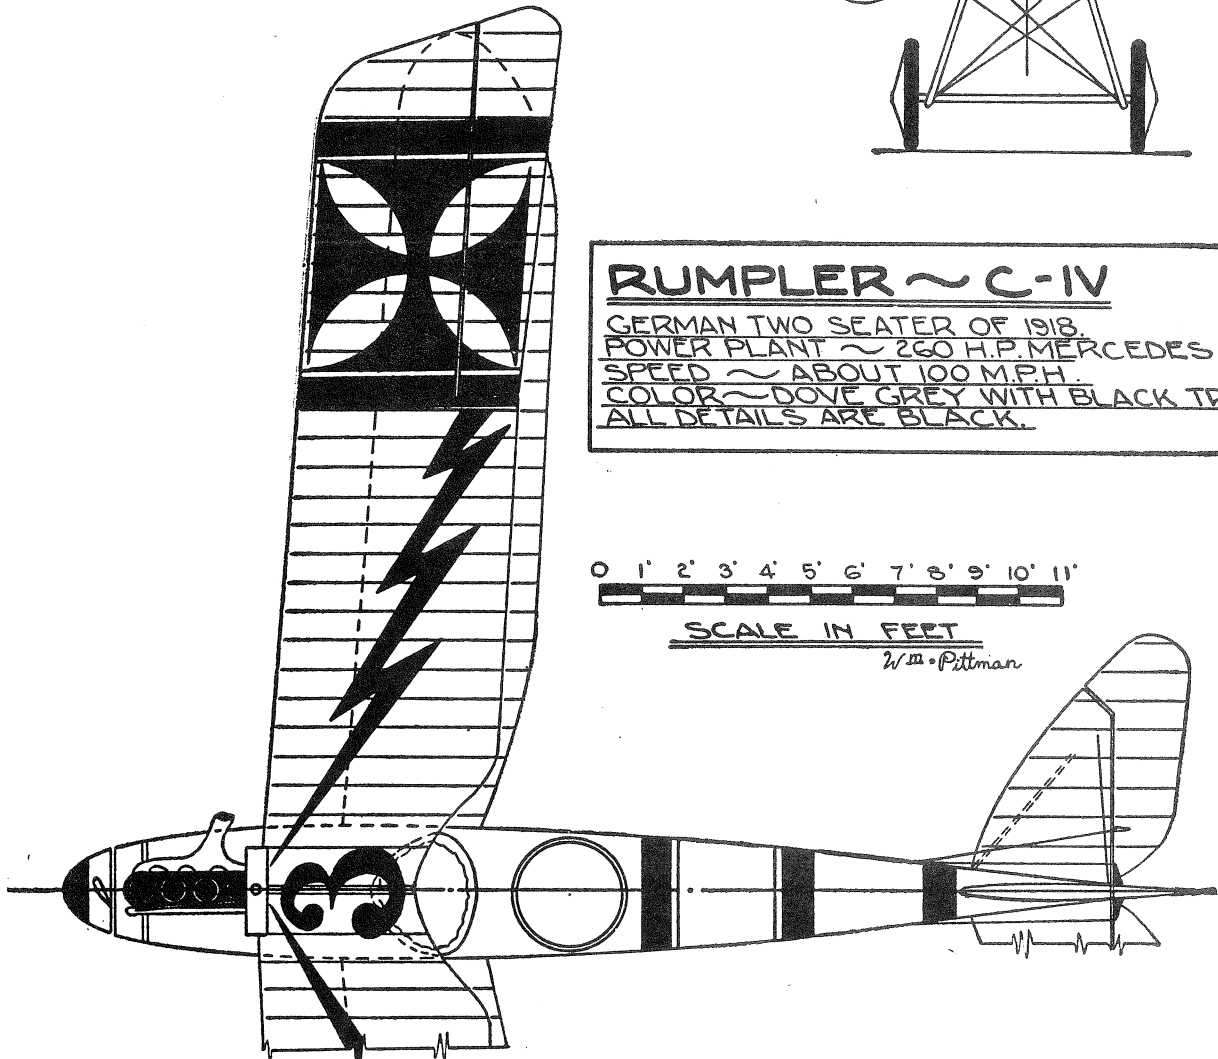

SAMPLE OF CAMOUFLAGE

UPPER WING SECTION

LOWER WING SECTION

SCALE 1/4" = 12"

GERMAN TYPE C.IV  
 RUMPLER  
 260 H.P. 1917 BIPLANE

**RUMPLER ~ C-IV**

GERMAN TWO SEATER OF 1918.  
 POWER PLANT ~ 260 H.P. MERCEDES  
 SPEED ~ ABOUT 100 M.P.H.  
 COLOR ~ DOVE GREY WITH BLACK TRIM.  
 ALL DETAILS ARE BLACK.