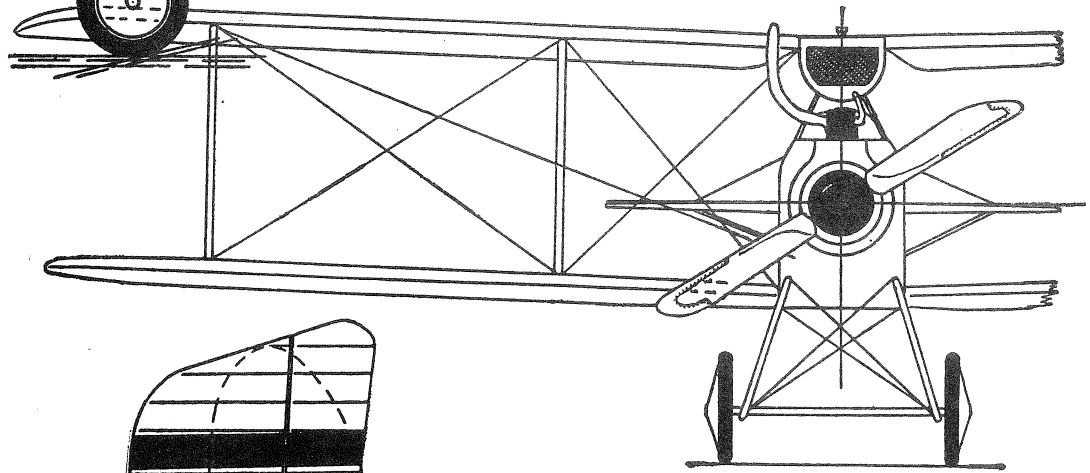

SAMPLE OF CAMOUFLAGE

UPPER WING SECTION

LOWER WING SECTION

SCALE 1/4" = 12"

GERMAN TYPE C.IV  
 RUMPLER  
 260 H.P. 1917 BIPLANE

**RUMPLER ~ C-IV**

GERMAN TWO SEATER OF 1918.  
 POWER PLANT ~ 260 H.P. MERCEDES  
 SPEED ~ ABOUT 100 M.P.H.  
 COLOR ~ DOVE GREY WITH BLACK TRIM.  
 ALL DETAILS ARE BLACK.