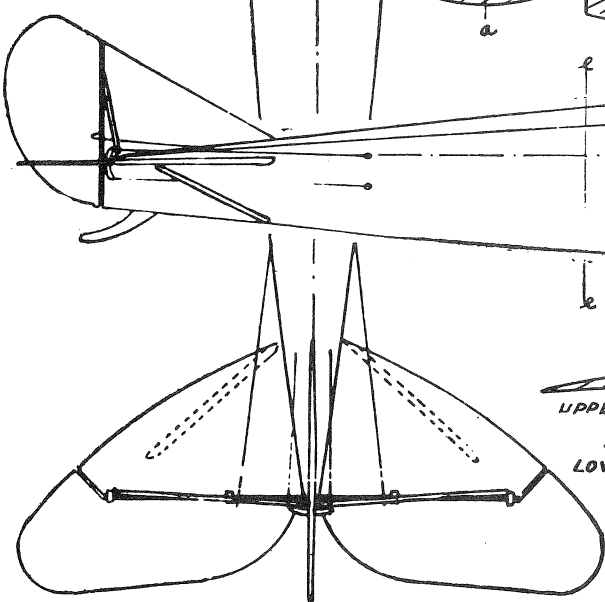

SAMPLE OF CAMOUFLAGE

UPPER WING SECTION

LOWER WING SECTION

SCALE 1/4" = 12"

GERMAN TYPE C.IV  
 RUMPLER  
 260 H.P. 1917 BIPLANE

**RUMPLER ~ C-IV**

GERMAN TWO SEATER OF 1918.  
 POWER PLANT ~ 260 H.P. MERCEDES  
 SPEED ~ ABOUT 100 M.P.H.  
 COLOR ~ DOVE GREY WITH BLACK TRIM.  
 ALL DETAILS ARE BLACK.

0 1' 2' 3' 4' 5' 6' 7' 8' 9' 10' 11'

SCALE IN FEET

*Wm. Pittman*