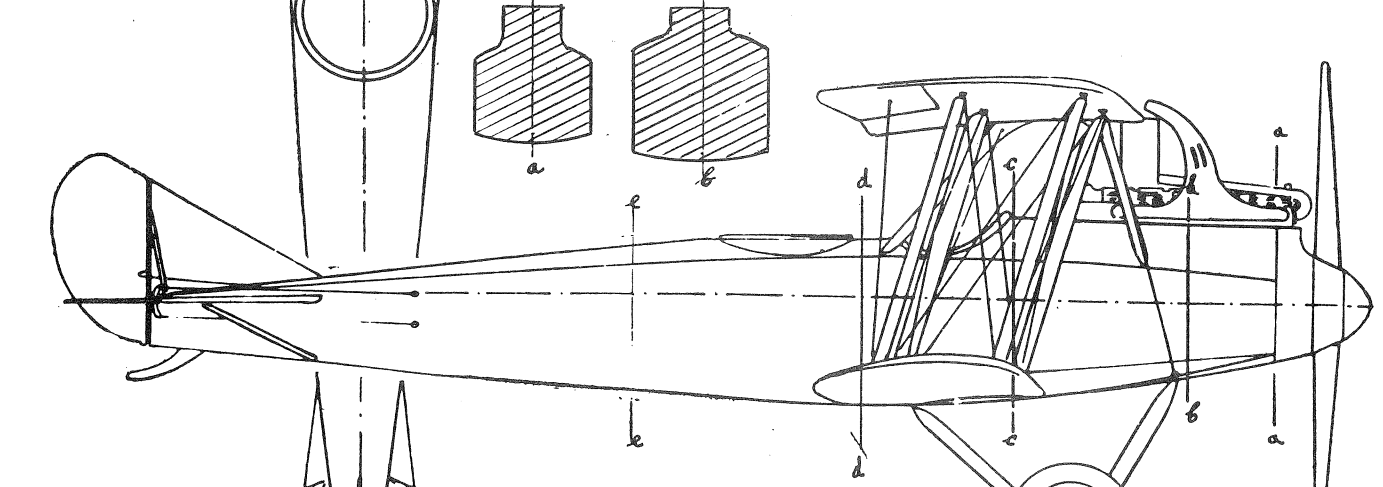

SAMPLE OF CAMOUFLAGE

UPPER WING SECTION

LOWER WING SECTION

SCALE 1/4" = 12"

GERMAN TYPE C.IV  
 RUMPLER  
 260 H.P. 1917 BIPLANE

**RUMPLER ~ C-IV**

GERMAN TWO SEATER OF 1918.  
 POWER PLANT ~ 260 H.P. MERCEDES  
 SPEED ~ ABOUT 100 M.P.H.  
 COLOR ~ DOVE GREY WITH BLACK TRIM.  
 ALL DETAILS ARE BLACK.

0 1' 2' 3' 4' 5' 6' 7' 8' 9' 10' 11'

SCALE IN FEET

*Wm. Pittman*