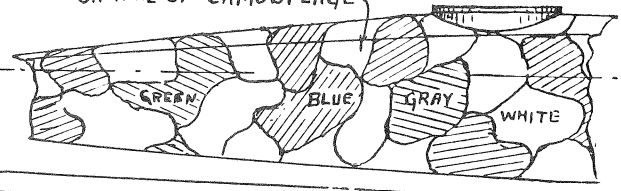

SAMPLE OF CAMOUFLAGE

UPPER WING SECTION

LOWER WING SECTION

SCALE 1/4" = 12"

GERMAN TYPE C.IV  
 RUMPLER  
 260 H.P. 1917 BIPLANE

**RUMPLER ~ C-IV**

GERMAN TWO SEATER OF 1918.  
 POWER PLANT ~ 260 H.P. MERCEDES  
 SPEED ~ ABOUT 100 M.P.H.  
 COLOR ~ DOVE GREY WITH BLACK TRIM.  
 ALL DETAILS ARE BLACK.