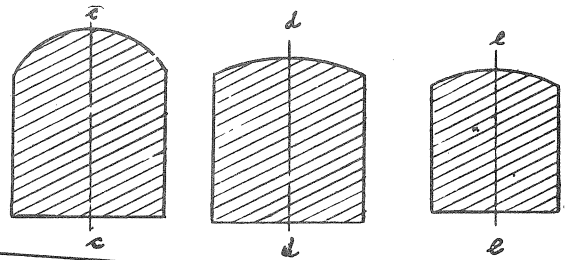

SAMPLE OF CAMOUFLAGE

UPPER WING SECTION

LOWER WING SECTION

SCALE 1/4" = 12"

GERMAN TYPE C.IV  
 RUMPLER  
 260 H.P. 1917 BIPLANE

**RUMPLER ~ C-IV**

GERMAN TWO SEATER OF 1918.  
 POWER PLANT ~ 260 H.P. MERCEDES  
 SPEED ~ ABOUT 100 M.P.H.  
 COLOR ~ DOVE GREY WITH BLACK TRIM.  
 ALL DETAILS ARE BLACK.