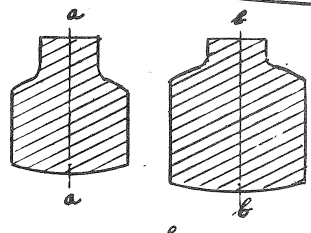

SAMPLE OF CAMOUFLAGE

UPPER WING SECTION

LOWER WING SECTION

SCALE 1/4" = 12"

GERMAN TYPE C.IV  
 RUMPLER  
 260 H.P. 1917 BIPLANE

**RUMPLER ~ C-IV**

GERMAN TWO SEATER OF 1918.  
 POWER PLANT ~ 260 H.P. MERCEDES  
 SPEED ~ ABOUT 100 M.P.H.  
 COLOR ~ DOVE GREY WITH BLACK TRIM.  
 ALL DETAILS ARE BLACK.