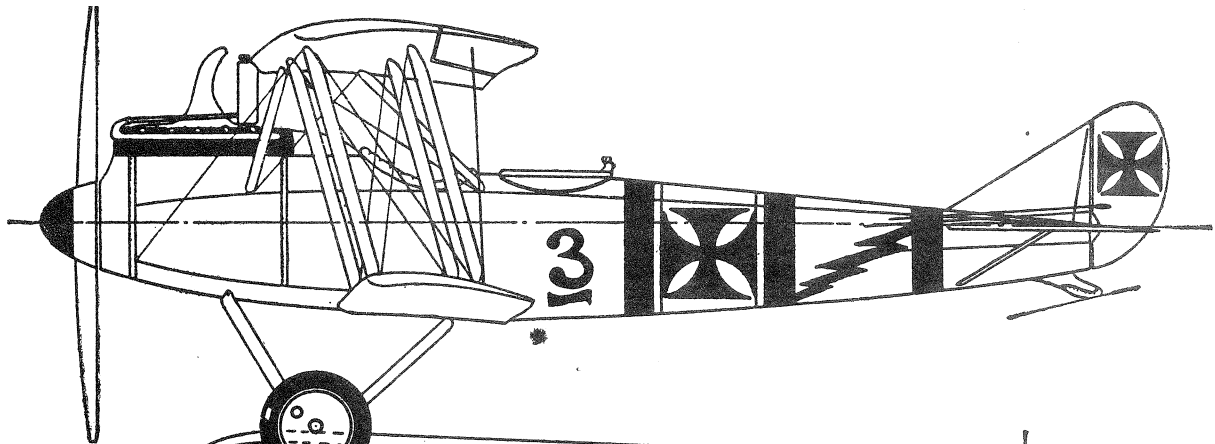

SAMPLE OF CAMOUFLAGE

UPPER WING SECTION

LOWER WING SECTION

SCALE 1/4" = 12"

GERMAN TYPE C.IV  
 RUMPLER  
 260 H.P. 1917 BIPLANE

**RUMPLER ~ C-IV**

GERMAN TWO SEATER OF 1918.  
 POWER PLANT ~ 260 H.P. MERCEDES  
 SPEED ~ ABOUT 100 M.P.H.  
 COLOR ~ DOVE GREY WITH BLACK TRIM.  
 ALL DETAILS ARE BLACK.