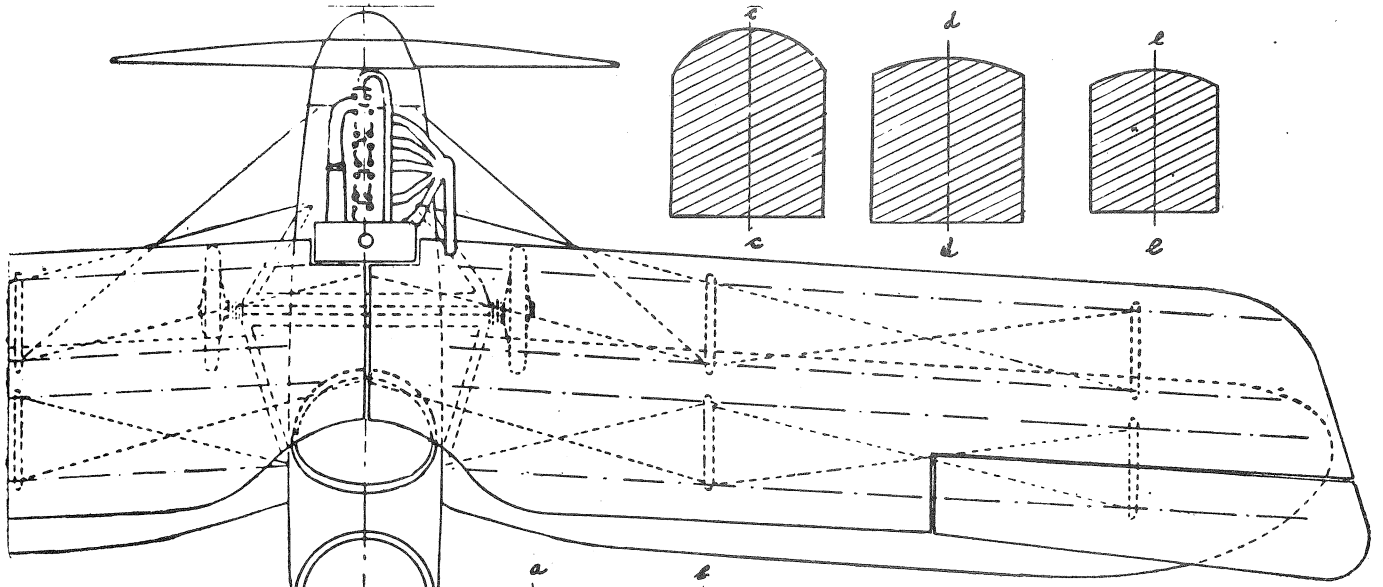

SAMPLE OF CAMOUFLAGE

UPPER WING SECTION

LOWER WING SECTION

SCALE 1/4" = 12"

GERMAN TYPE C.IV  
 RUMPLER  
 260 H.P. 1917 BIPLANE

**RUMPLER ~ C-IV**

GERMAN TWO SEATER OF 1918.  
 POWER PLANT ~ 260 H.P. MERCEDES  
 SPEED ~ ABOUT 100 M.P.H.  
 COLOR ~ DOVE GREY WITH BLACK TRIM.  
 ALL DETAILS ARE BLACK.