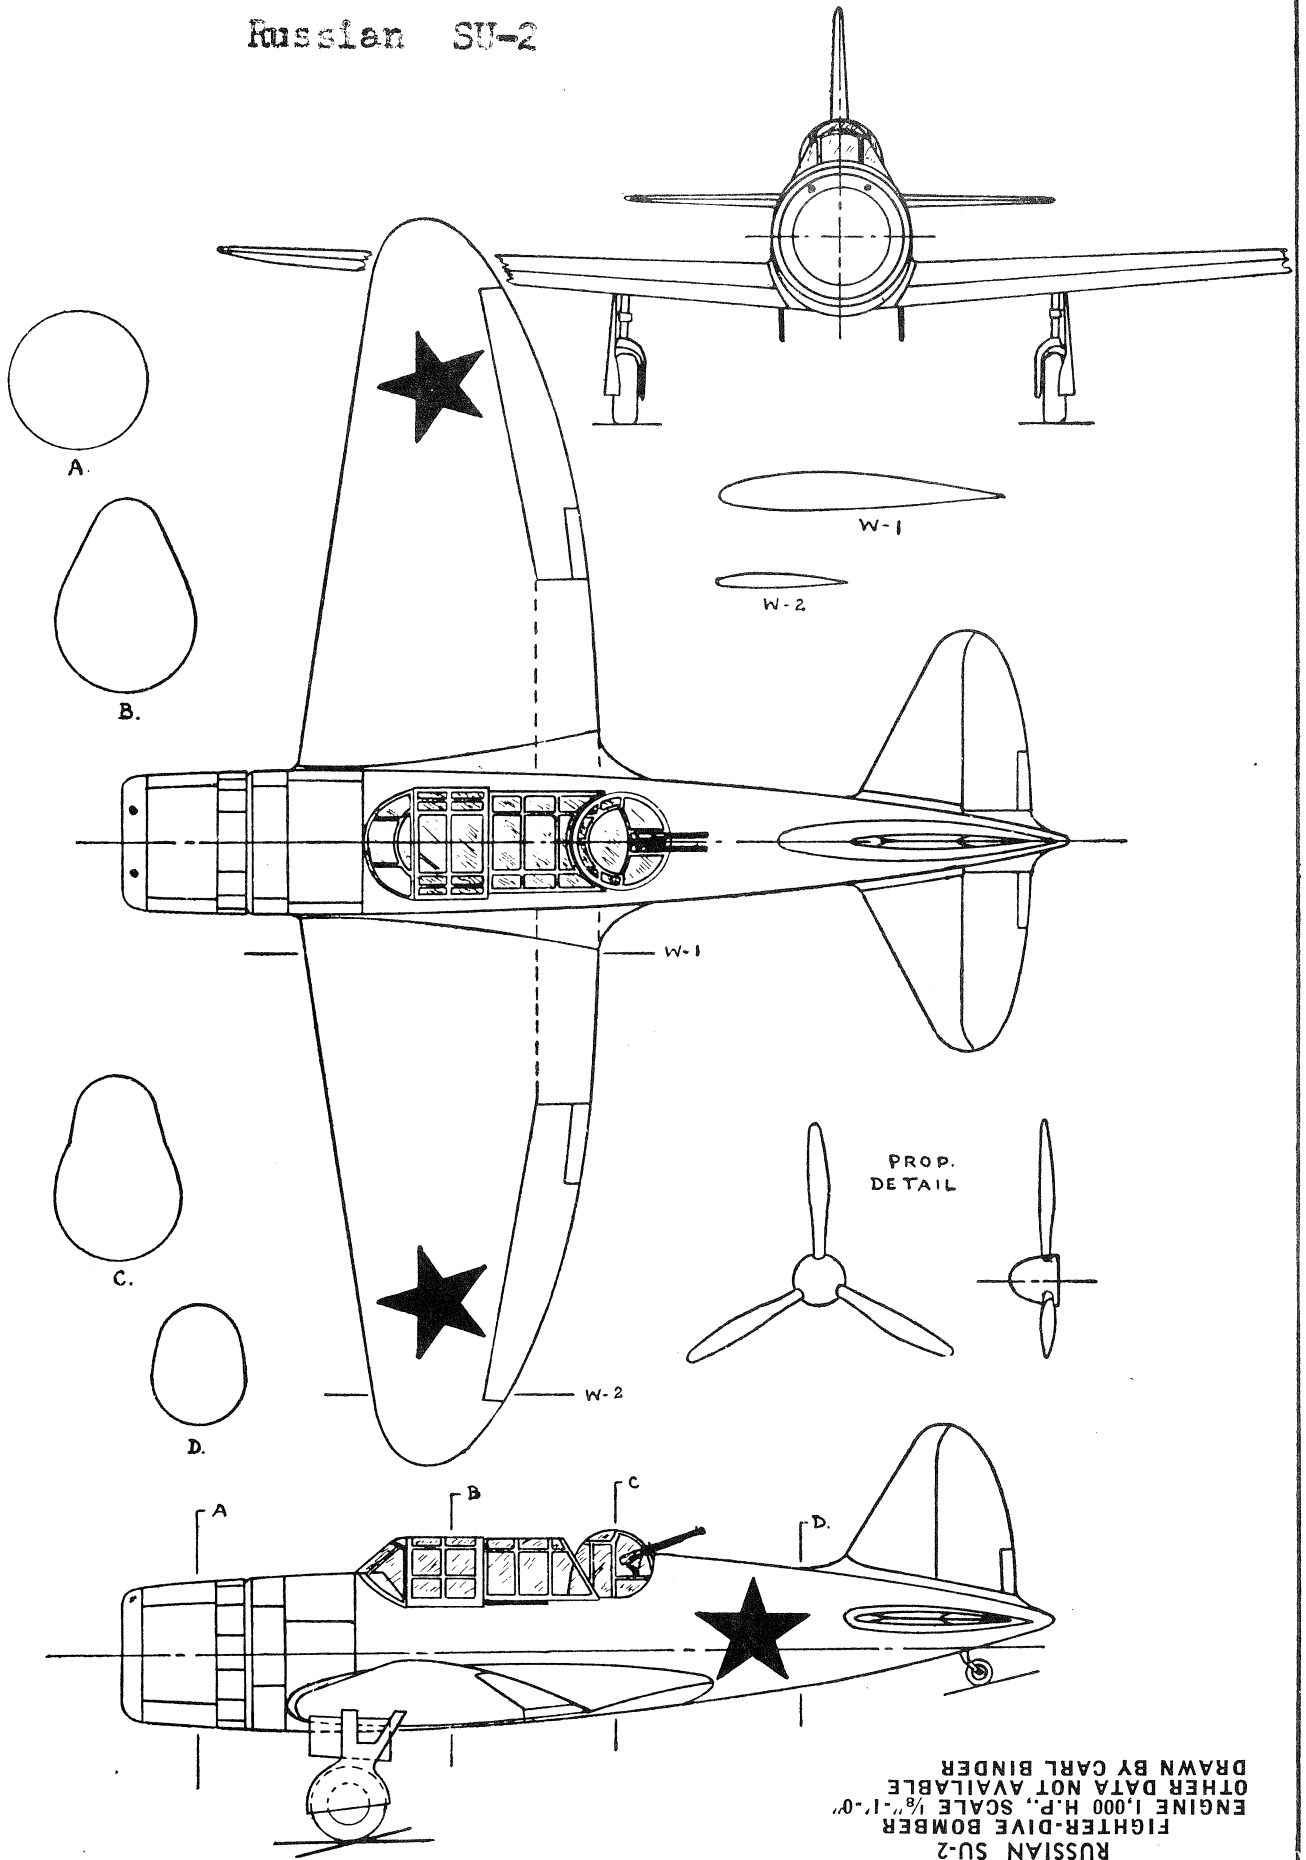

Russian SU-2

RUSSIAN SU-2
FIGHTER-DIVE BOMBER
ENGINE 1,000 H.P., SCALE 1/8"=1'-0"
OTHER DATA NOT AVAILABLE
DRAWN BY CARL BINDER