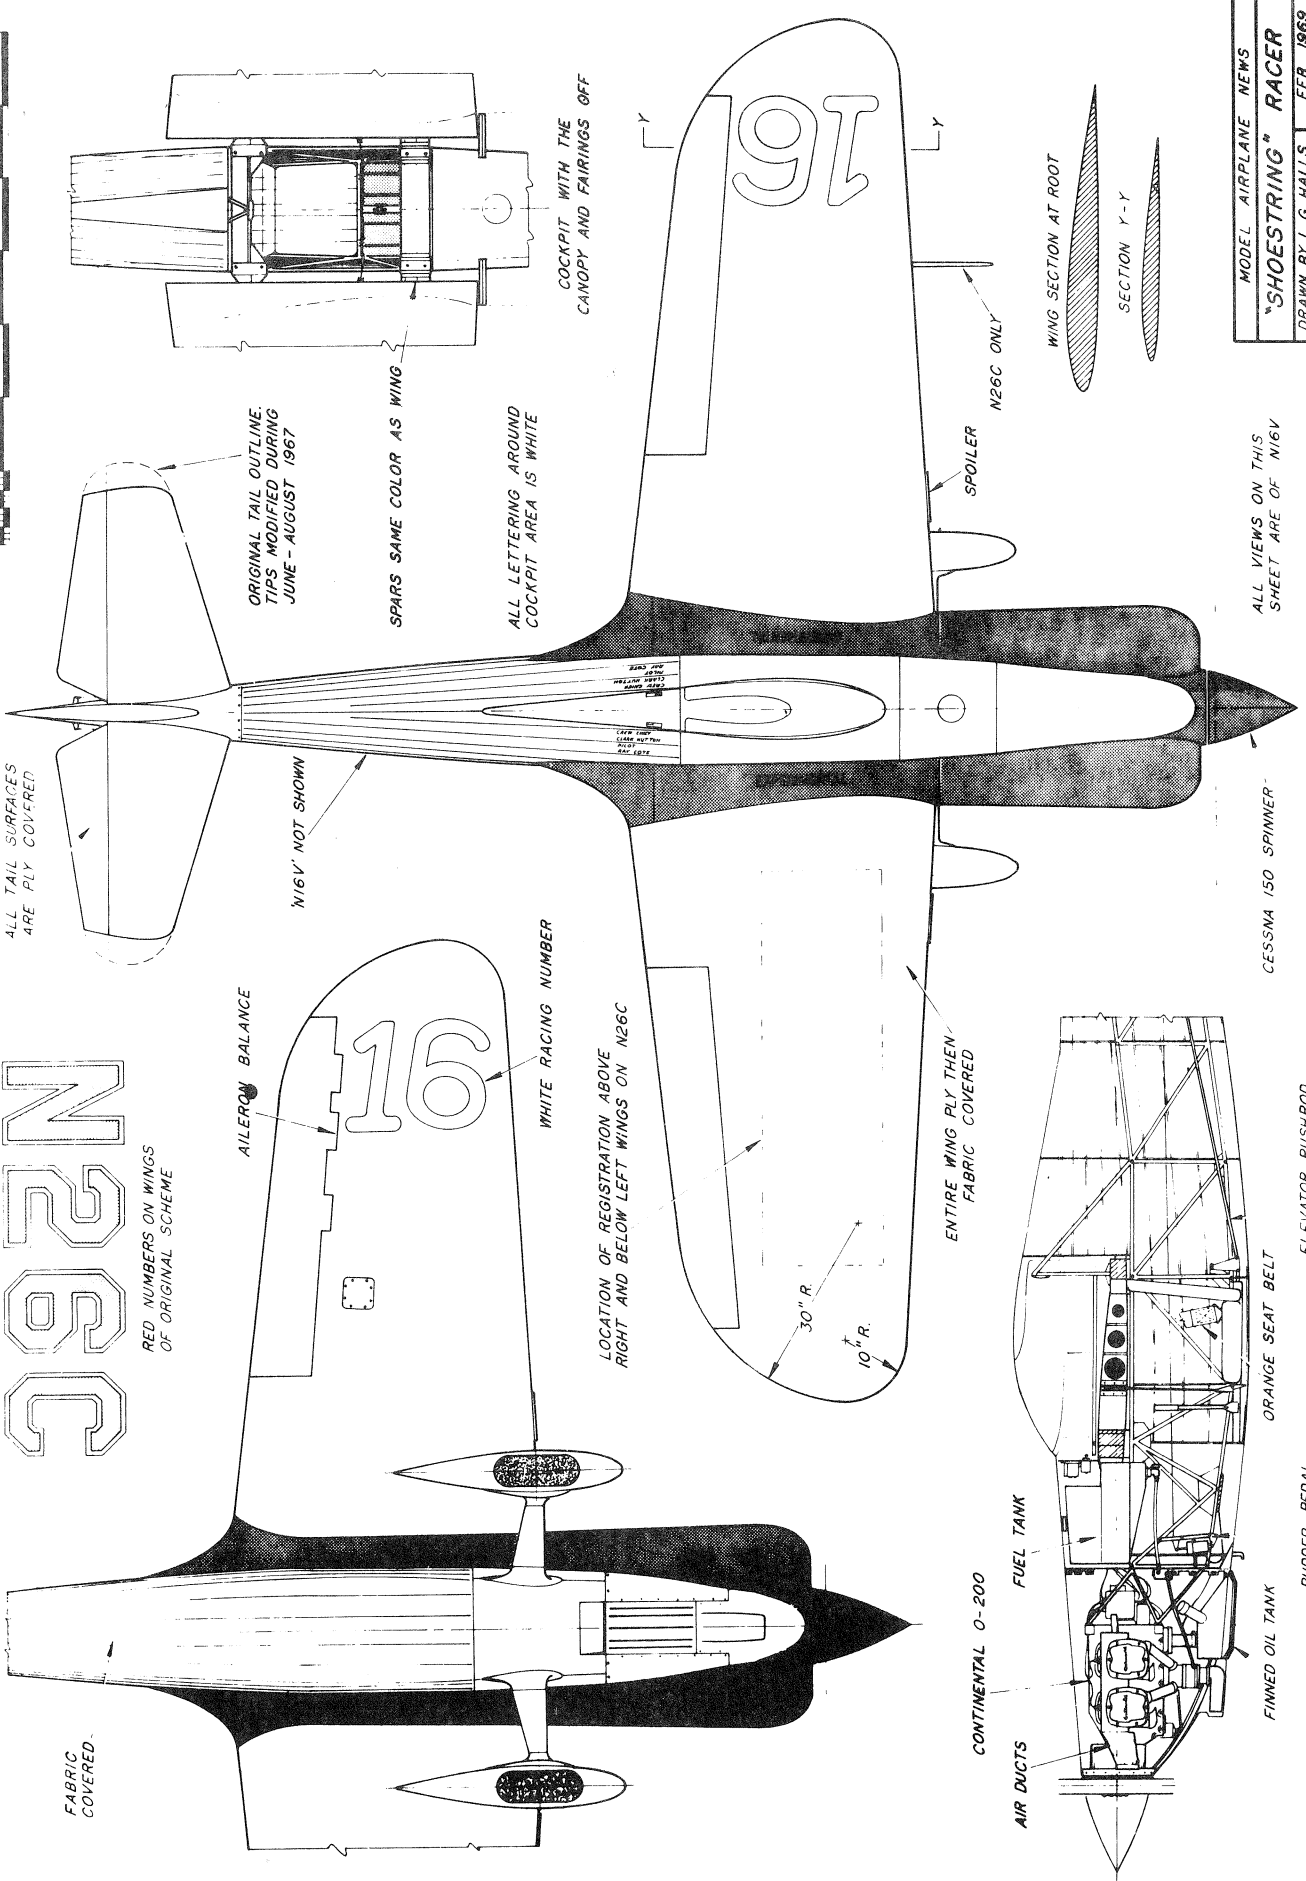

SCALE IN FEET
0 2 4 6

MODEL AIRPLANE NEWS
"SHOESTRING" RACER
DRAWN BY L. G. HALLS FEB 1969
SCALE 3/8 IN = 1 FT SHEET 1 OF 2

ALL VIEWS ON THIS SHEET ARE OF N16V