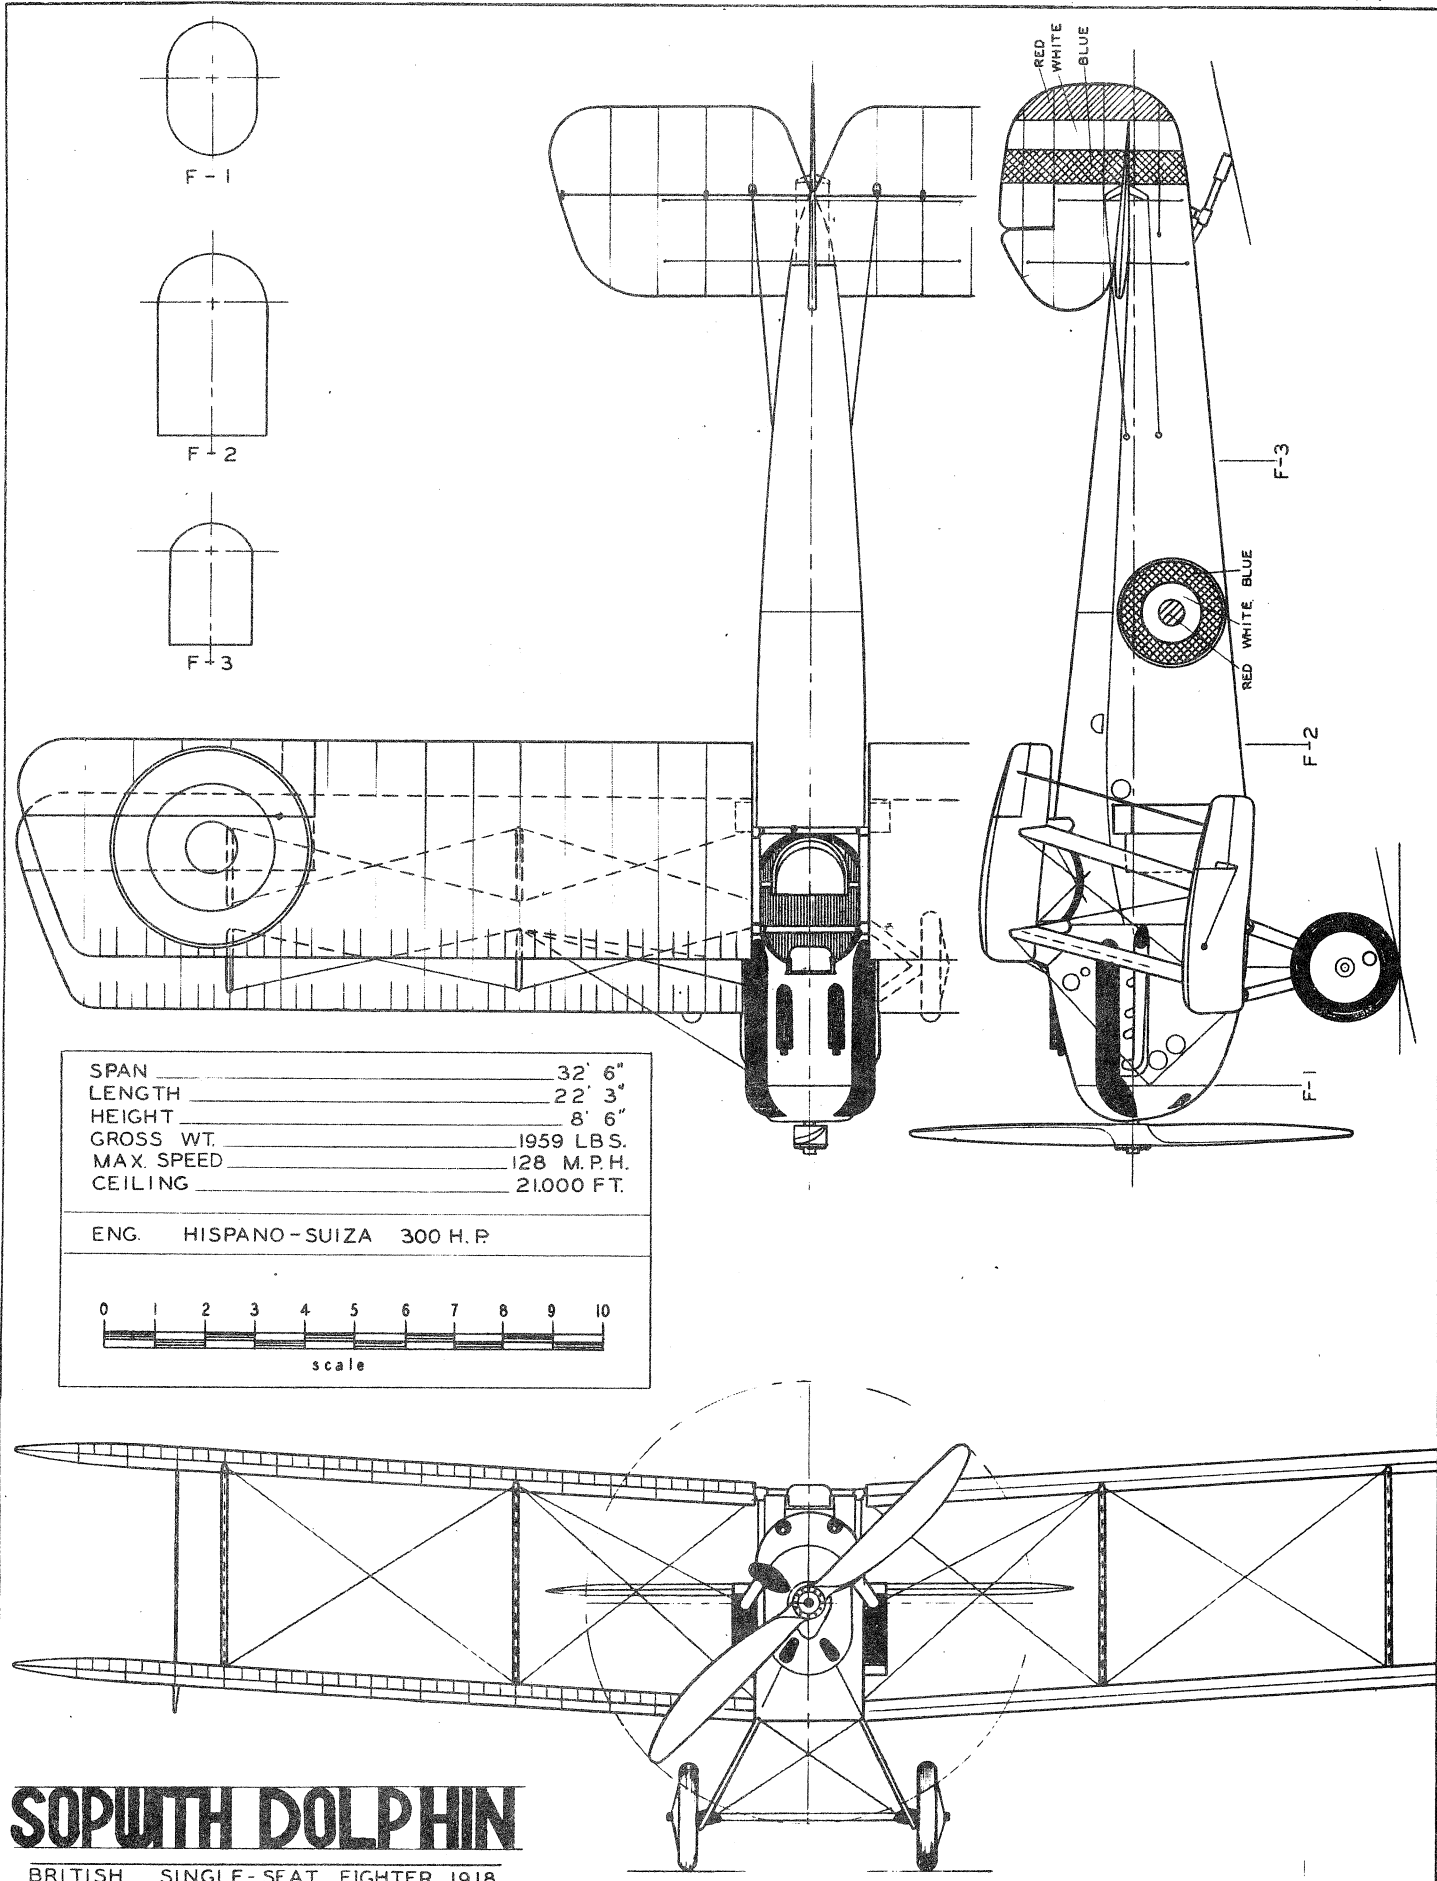

WORLD WAR I THREE VIEW

SPAN	32' 6"
LENGTH	22' 3"
HEIGHT	8' 6"
GROSS WT.	1959 LBS.
MAX. SPEED	128 M.P.H.
CEILING	21,000 FT.

ENG. HISPANO-SUIZA 300 H.P.

SOPWITH DOLPHIN
BRITISH SINGLE-SEAT FIGHTER 1918

EDWARD J. KELLEY