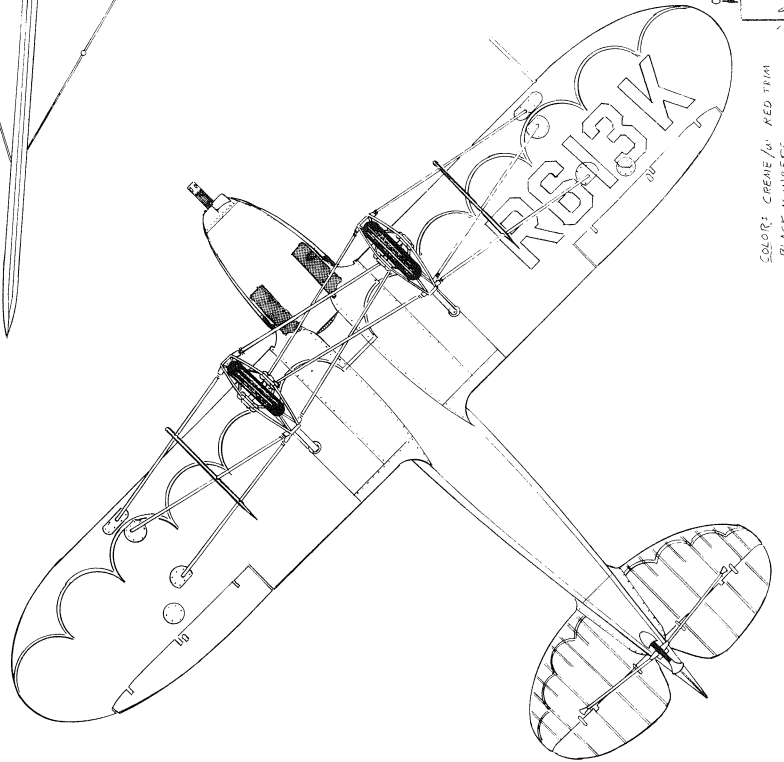

HAM-STD

1928-29

TRAVEL AIR  
DEBLE ENGINE  
TEST PLANE

COLOR: CREME / W. RED TRIM  
BLACK NUMBERS

© 1968  
RS HIRSCH