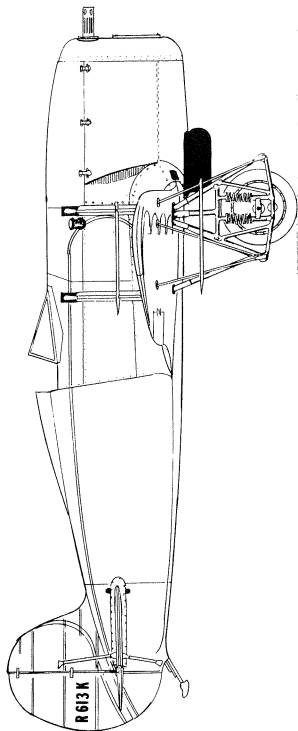

HAM-STD

1928-29

TRAVEL AIR  
DEBLE ENGINE  
TEST PLANE

COLOR: CREME / W. RED TRIM  
BLACK NUMBERS

© 1968  
RS HIRSCH