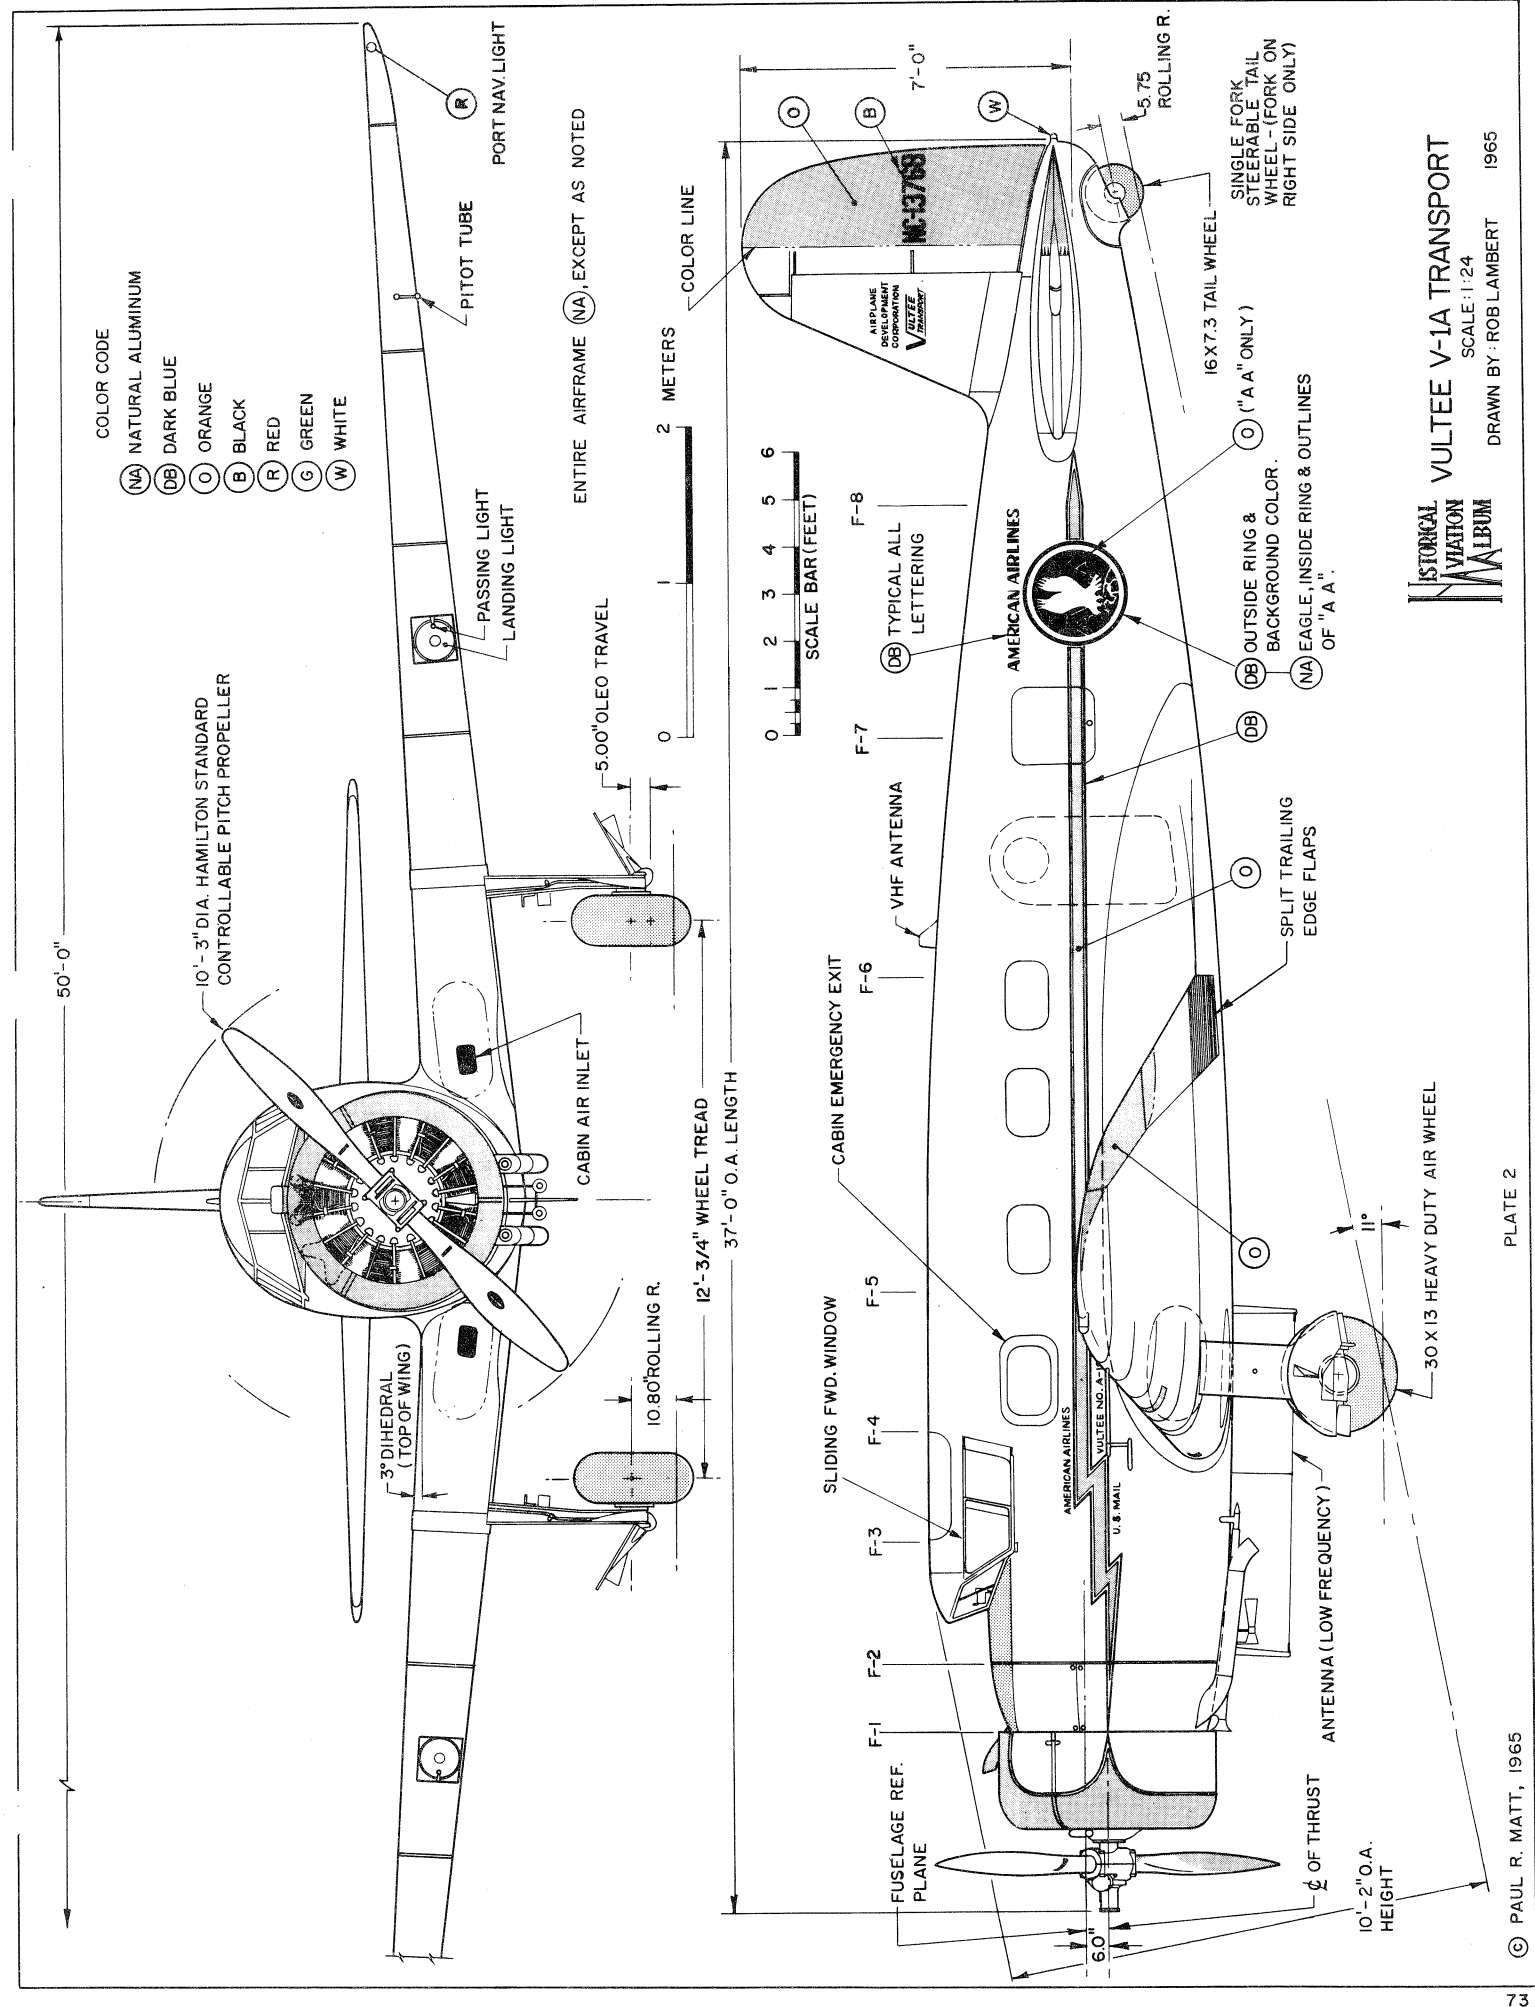

**ISTORICAL AVIATION MUSEUM**

**VULTEE V-1A TRANSPORT**

SCALE: 1:24

DRAWN BY ROB LAMBERT 1965

PLATE 1

© PAUL R. MATT, 1965

**VULTEE V-1A TRANSPORT**

SCALE: 1:24

DRAWN BY: ROB LAMBERT

1965

PLATE 2

© PAUL R. MATT, 1965