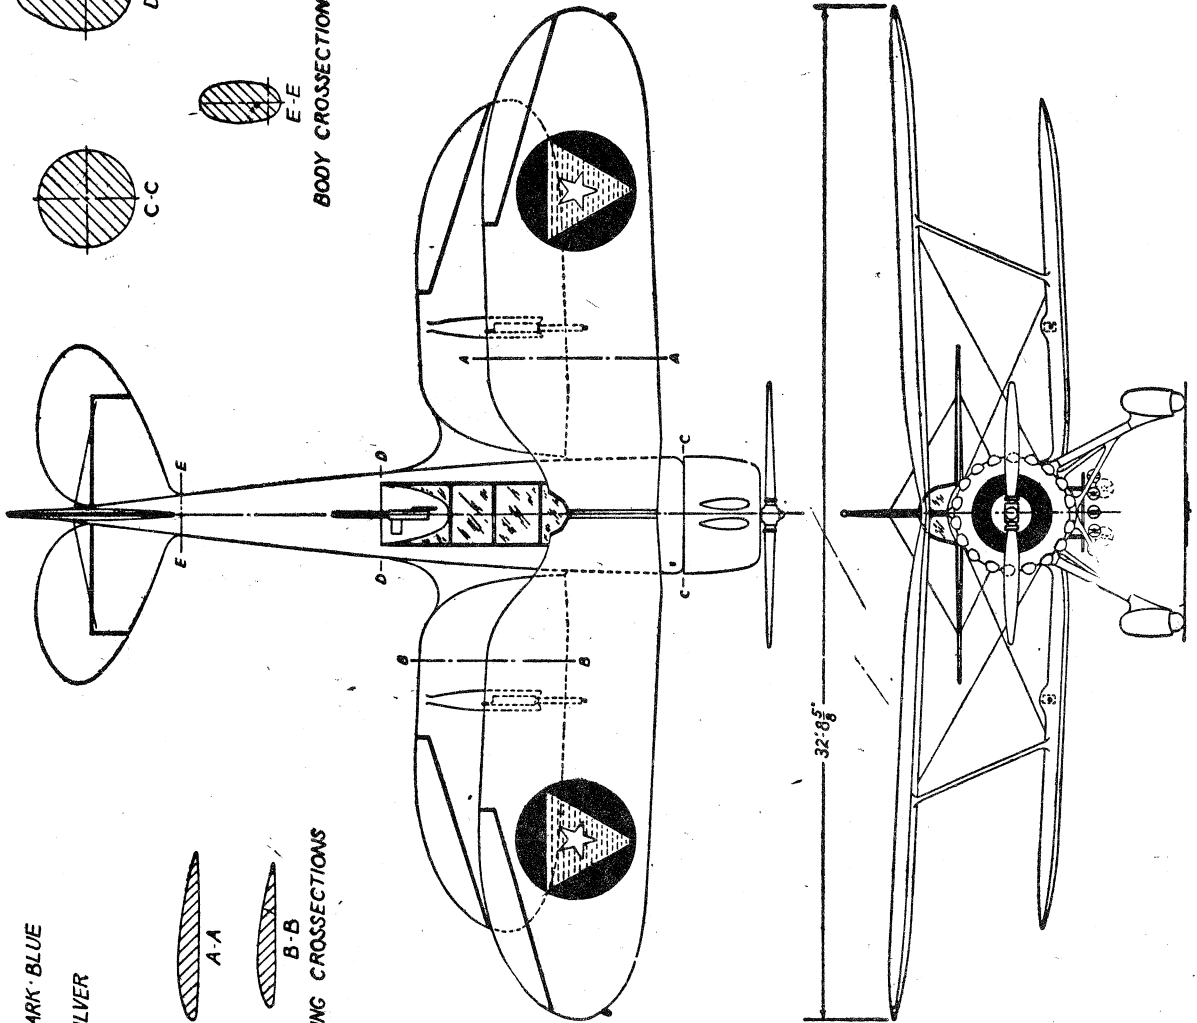

CUBA'S WACO FIGHTER-BOMBER

KEY

-  - DARK RED
-  - DARK BLUE
-  - SILVER

WING CROSSSECTIONS

BODY CROSSSECTIONS

WACO WHD
CUBAN AIR SERVICE
FIGHTER - BOMBER
POWERED BY
WRIGHT 420HP R-175E-2