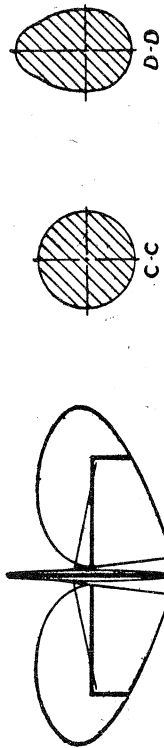

CUBA'S WACO FIGHTER-BOMBER

KEY

-  - DARK RED
-  - DARK BLUE
-  - SILVER

WING CROSSSECTIONS

BODY CROSSSECTIONS

WACO WHD
CUBAN AIR SERVICE
FIGHTER - BOMBER
POWERED BY
WRIGHT 420HP R-175E-2