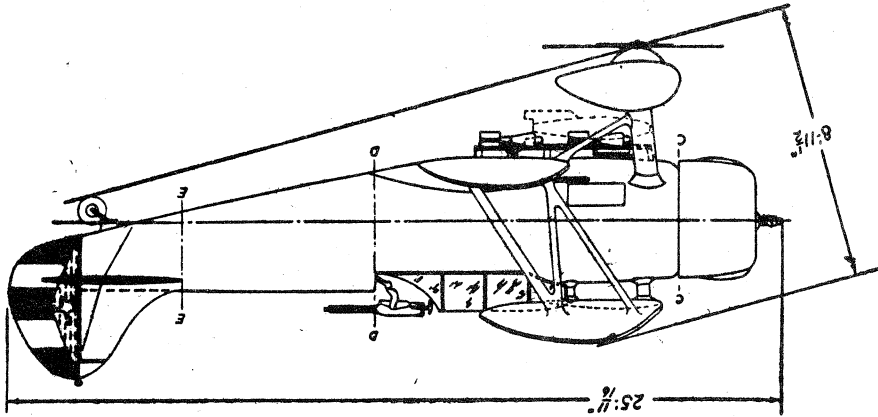

CUBA'S WACO FIGHTER-BOMBER

KEY

-  - DARK RED
-  - DARK BLUE
-  - SILVER

WING CROSSSECTIONS

BODY CROSSSECTIONS

WACO WHD
CUBAN AIR SERVICE
FIGHTER - BOMBER
POWERED BY
WRIGHT 420HP R-175E-2