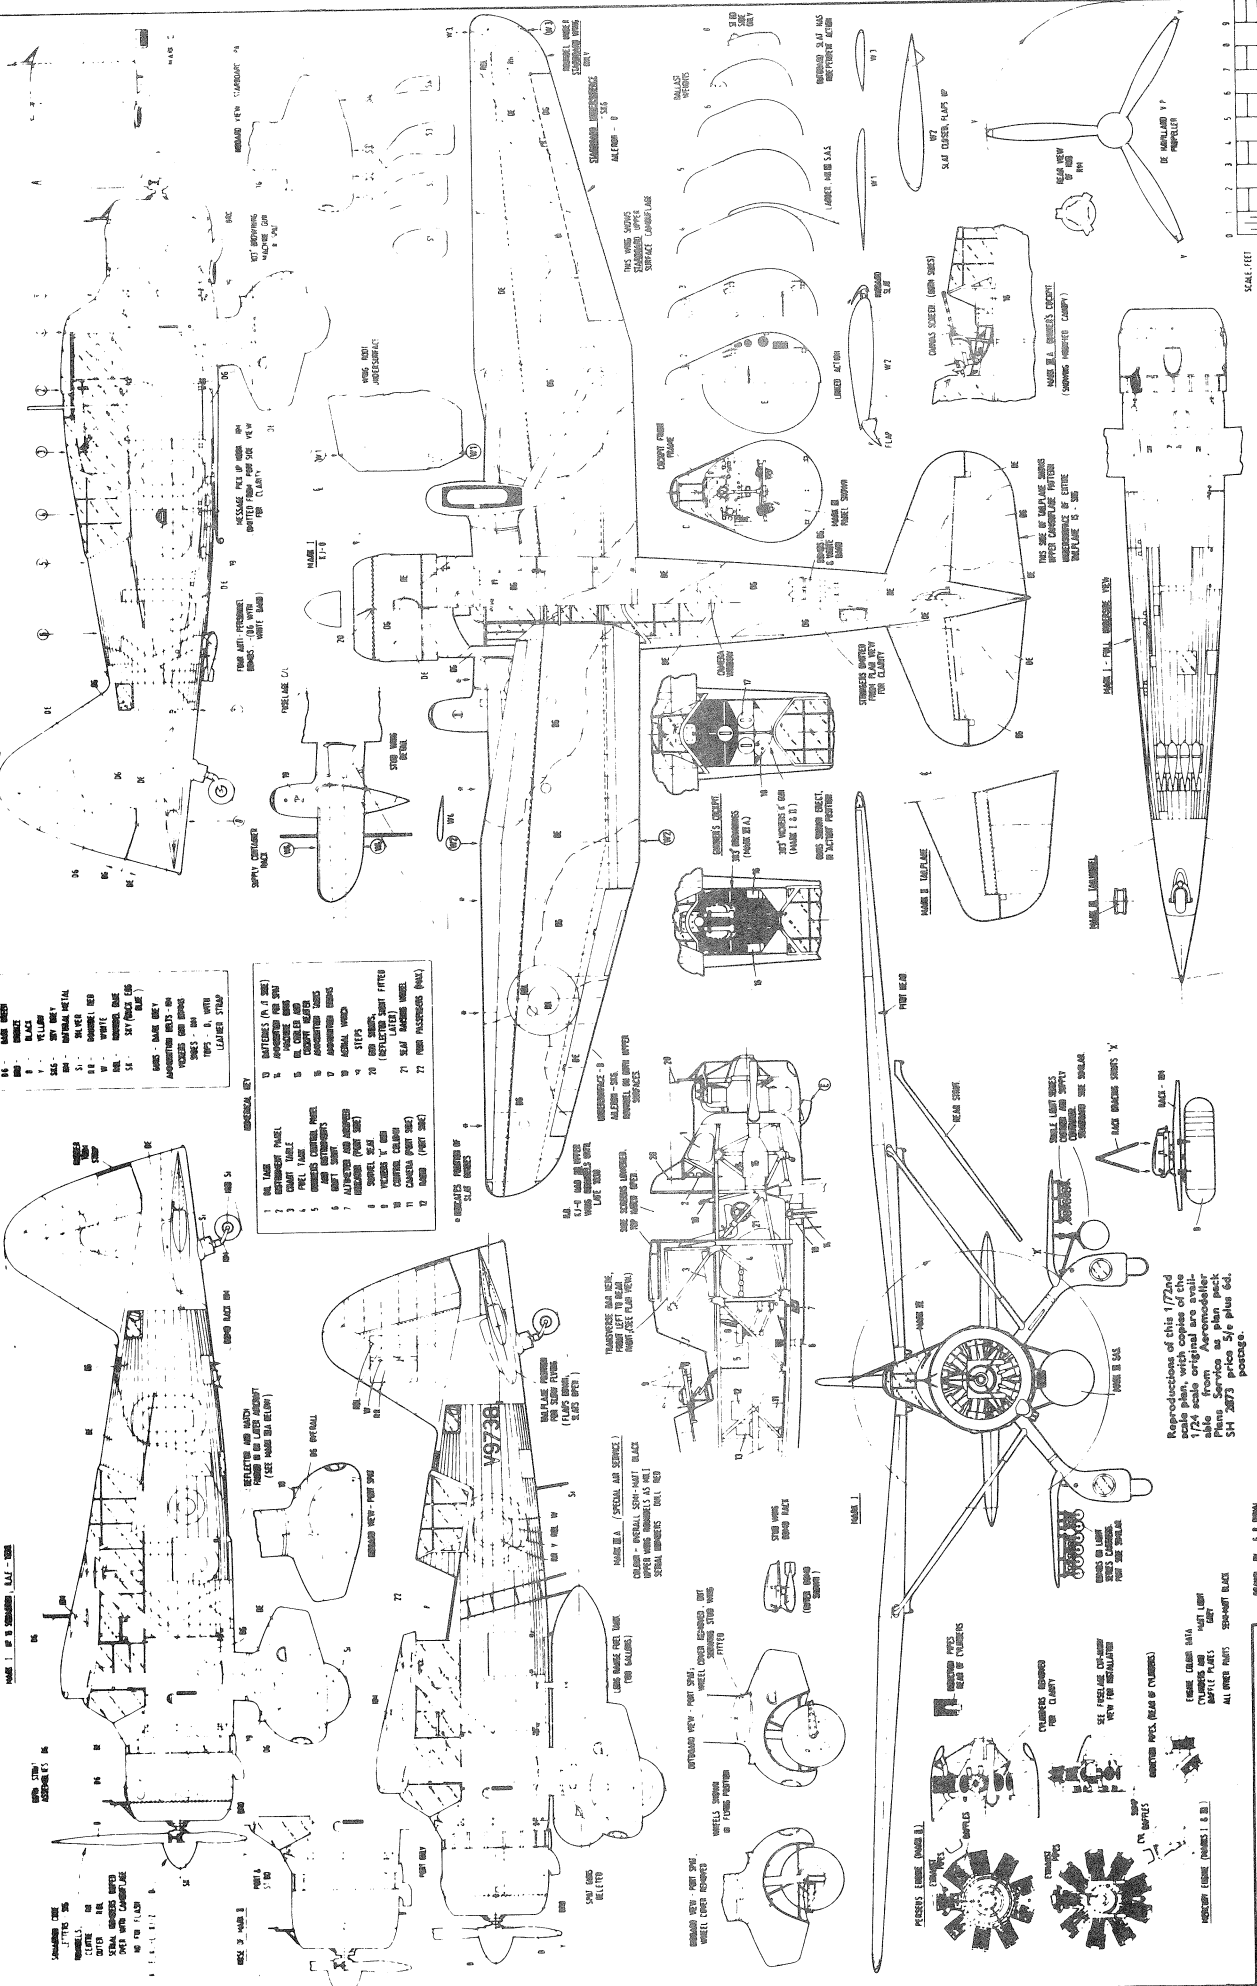

COLOR CODE

11	PAINT
12	BLACK
13	YELLOW
14	RED
15	GREEN
16	BLUE
17	WHITE
18	BRASS
19	ALUMINUM
20	STEEL
21	COPPER
22	ZINC
23	LEAD
24	GLASS
25	WOOD
26	TEXTILE
27	OTHER

Reproduction of this 1/72nd scale plan, with copies of the 1/24 scale original are available from the company. Price 5/6 plus postage.

WESTLAND LYSANDER, MRS. I. I. & CO. LTD.

MADE IN ENGLAND

SCALE 1/72